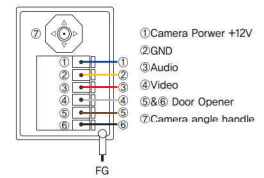

DOOR CAMERA  
**KC-S81M** NEW

**SPECIFICATIONS**

Power	DC 11V±1V(power from monitor)
Power Consumption	Max. 3W
Wiring	4 Wire
Body Material	Metal
Mount Type	Surface mount
Camera Angle	100 ° (Angle Abjustable)
Min. Illumination	0.1 lux(LED ON)
Dimesion	70(W) x 125(H) x 21(D)mm

**WIRING**

DOOR CAMERA  
**KC-94** NEW

**SPECIFICATIONS**

Power	DC 12V±1V(power from monitor)
Power Consumption	Max. 2,5W
Wiring	4 Wire
Body Material	Plastic
Mount Type	Flush mount
Camera Angle	100 ° (Angle Abjustable)
Min. Illumination	0.1 lux(LED ON)
Dimesion	89(W) x 131(H) x 13(D)mm

**WIRING**

DOOR CAMERA  
**KC-MC30**

**SPECIFICATIONS**

Power	DC 12V±1V(power from monitor)
Power Consumption	Max. 2,5W
Wiring	4 Wire
Body Material	Metal
Mount Type	Surface mount
Camera Angle	100 ° (Angle Abjustable)
Min. Illumination	0.1 lux(LED ON)
Dimesion	110(W) x 158(H) x 39(D)mm

**WIRING**

DOOR CAMERA  
**KC-C60**

**SPECIFICATIONS**

Power	DC 12V±1V(power from monitor)
Power Consumption	Max. 2,5W
Wiring	4 Wire
Body Material	Plastic
Mount Type	Surface mount
Camera Angle	100 ° (Fixed)
Min. Illumination	0.1 lux(LED ON)
Dimesion	95(W) x 12(H) x 34(D)mm