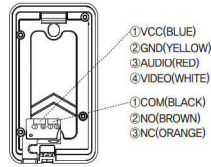

DOOR CAMERA  
**KC-S81M** NEW

**SPECIFICATIONS**

Power	DC 11V±1V(power from monitor)
Power Consumption	Max. 3W
Wiring	4 Wire
Body Material	Metal
Mount Type	Surface mount
Camera Angle	100 ° (Angle Abjustable)
Min. Illumination	0.1 lux(LED ON)
Dimesion	70(W) x 125(H) x 21(D)mm

**WIRING**

DOOR CAMERA  
**KC-94** NEW

**SPECIFICATIONS**

Power	DC 12V±1V(power from monitor)
Power Consumption	Max. 2,5W
Wiring	4 Wire
Body Material	Plastic
Mount Type	Flush mount
Camera Angle	100 ° (Angle Abjustable)
Min. Illumination	0.1 lux(LED ON)
Dimesion	89(W) x 131(H) x 13(D)mm

**WIRING**

DOOR CAMERA  
**KC-MC30**

**SPECIFICATIONS**

Power	DC 12V±1V(power from monitor)
Power Consumption	Max. 2,5W
Wiring	4 Wire
Body Material	Metal
Mount Type	Surface mount
Camera Angle	100 ° (Angle Abjustable)
Min. Illumination	0.1 lux(LED ON)
Dimesion	110(W) x 158(H) x 39(D)mm

**WIRING**

DOOR CAMERA  
**KC-C60**

**SPECIFICATIONS**

Power	DC 12V±1V(power from monitor)
Power Consumption	Max. 2,5W
Wiring	4 Wire
Body Material	Plastic
Mount Type	Surface mount
Camera Angle	100 ° (Fixed)
Min. Illumination	0.1 lux(LED ON)
Dimesion	95(W) x 12(H) x 34(D)mm