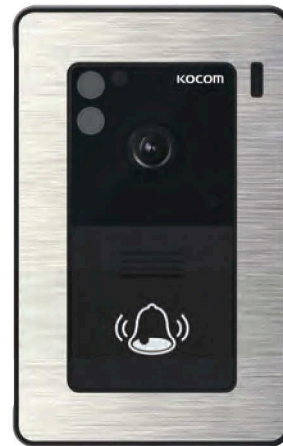

DOOR CAMERA  
**KC-S81M** NEW

**SPECIFICATIONS**

Power	DC 11V±1V(power from monitor)
Power Consumption	Max. 3W
Wiring	4 Wire
Body Material	Metal
Mount Type	Surface mount
Camera Angle	100 ° (Angle Abjustable)
Min. Illumination	0.1 lux(LED ON)
Dimesion	70(W) x 125(H) x 21(D)mm

**WIRING**

DOOR CAMERA  
**KC-94** NEW

**SPECIFICATIONS**

Power	DC 12V±1V(power from monitor)
Power Consumption	Max. 2,5W
Wiring	4 Wire
Body Material	Plastic
Mount Type	Flush mount
Camera Angle	100 ° (Angle Abjustable)
Min. Illumination	0.1 lux(LED ON)
Dimesion	89(W) x 131(H) x 13(D)mm

**WIRING**

DOOR CAMERA  
**KC-MC30**

**SPECIFICATIONS**

Power	DC 12V±1V(power from monitor)
Power Consumption	Max. 2,5W
Wiring	4 Wire
Body Material	Metal
Mount Type	Surface mount
Camera Angle	100 ° (Angle Abjustable)
Min. Illumination	0.1 lux(LED ON)
Dimesion	110(W) x 158(H) x 39(D)mm

**WIRING**

DOOR CAMERA  
**KC-C60**

**SPECIFICATIONS**

Power	DC 12V±1V(power from monitor)
Power Consumption	Max. 2,5W
Wiring	4 Wire
Body Material	Plastic
Mount Type	Surface mount
Camera Angle	100 ° (Fixed)
Min. Illumination	0.1 lux(LED ON)
Dimesion	95(W) x 12(H) x 34(D)mm