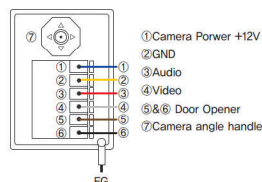

**WIRING**

DOOR CAMERA  
**KC-94** NEW

**SPECIFICATIONS**

Power	DC 12V±1V(power from monitor)
Power Consumption	Max. 2,5W
Wiring	4 Wire
Body Material	Plastic
Mount Type	Flush mount
Camera Angle	100 ° (Angle Abjustable)
Min. Illumination	0.1 lux(LED ON)
Dimesion	89(W) x 131(H) x 13(D)mm

**WIRING**

DOOR CAMERA  
**KC-MC30**

**SPECIFICATIONS**

Power	DC 12V±1V(power from monitor)
Power Consumption	Max. 2,5W
Wiring	4 Wire
Body Material	Metal
Mount Type	Surface mount
Camera Angle	100 ° (Angle Abjustable)
Min. Illumination	0.1 lux(LED ON)
Dimesion	110(W) x 158(H) x 39(D)mm

**WIRING**

DOOR CAMERA  
**KC-C60**

**SPECIFICATIONS**

Power	DC 12V±1V(power from monitor)
Power Consumption	Max. 2,5W
Wiring	4 Wire
Body Material	Plastic
Mount Type	Surface mount
Camera Angle	100 ° (Fixed)
Min. Illumination	0.1 lux(LED ON)
Dimesion	95(W) x 12(H) x 34(D)mm