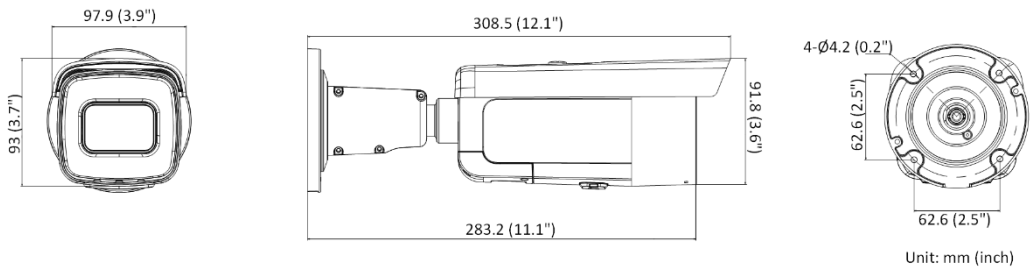

▪ **Dimension**

▪ **Accessory**

▪ **Optional**

DS-1280ZJ-S Junction Box	DS-1275ZJ-SUS Vertical Pole Mount	DS-1260ZJ Junction Box	DS-1276ZJ-SUS Corner Mount	DS-1275ZJ-S-SUS Vertical Pole Mount