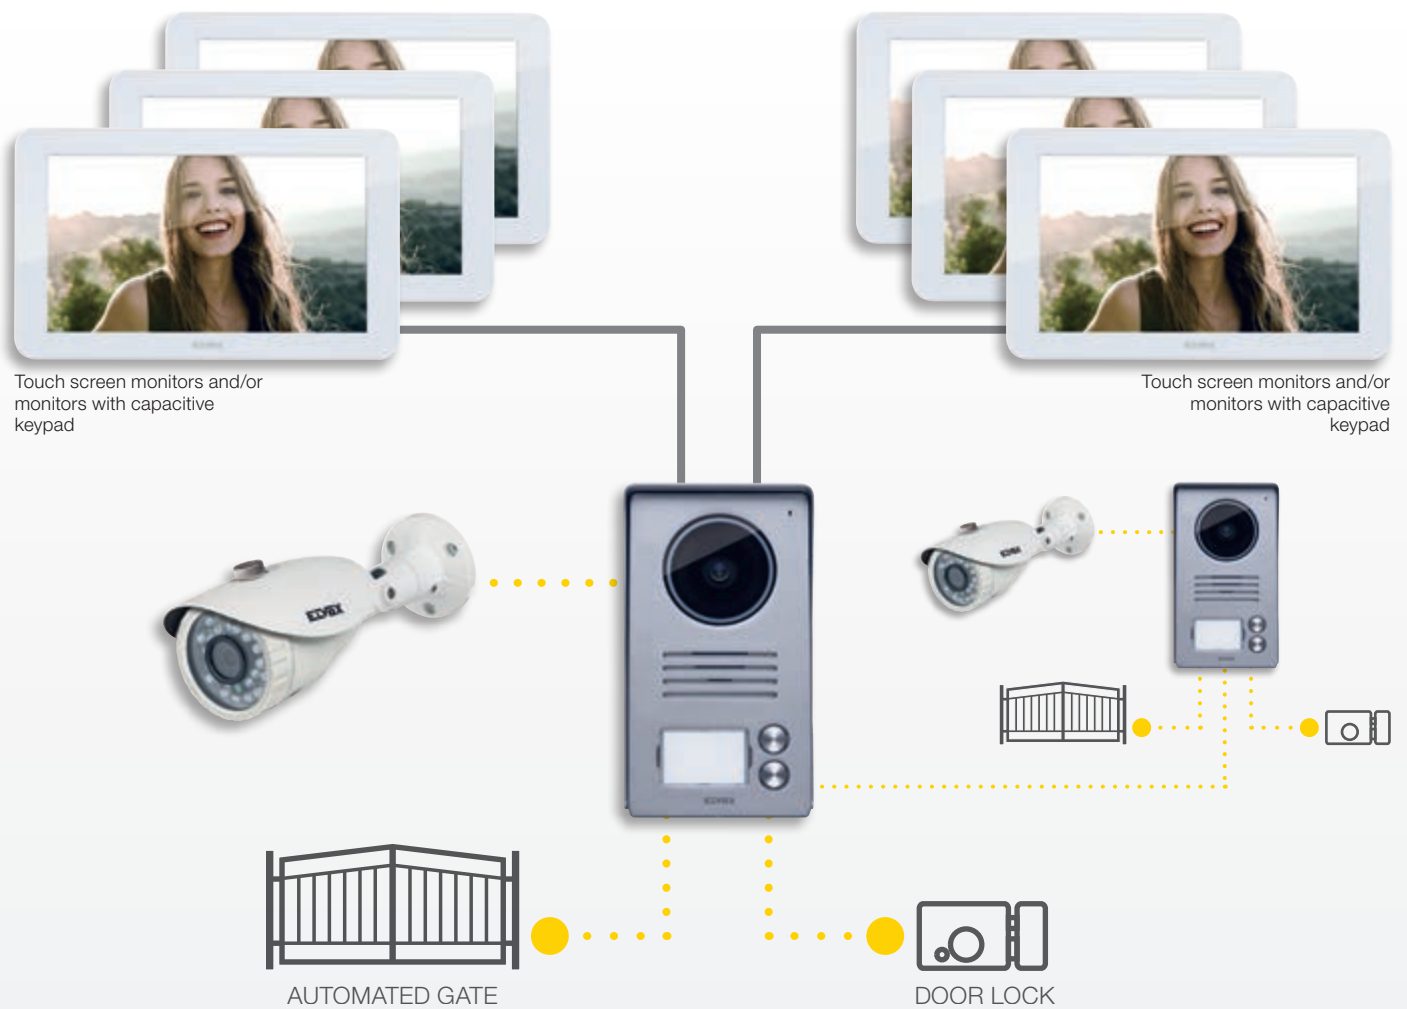

2-family installation

Two-family kits

100 m max

Max distance: 100 m

Connectable outdoor camera

Expandable (up to 3+3 monitors and 2 panels)