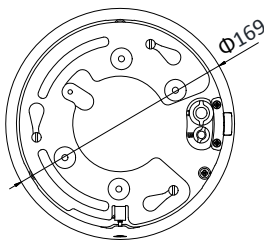

Working Humidity	≤ 90%
Protection Level	IP66 Standard, 4000V Lightning Protection, Surge Protection and Voltage Transient Protection
Installation	Variable installation methods optional, including ceiling mounting (default), in-ceiling mounting, pendant mounting and wall mounting
Material	ADC12, PC, PC+ABS, SUS304, POM
Dimensions	Φ 169 mm × 161 mm (Φ 6.65" × 6.34")
Weight	Approx. 2.45 kg (5.40 lb)

DORI

The DORI (detect, observe, recognize, identify) distance gives the general idea of the camera ability to distinguish persons or objects within its field of view.

It is calculated based on the camera sensor specification and the criteria given by EN 62676-4: 2015.

DORI	Detect	Observe	Recognize	Identify
Definition	25 px/m	63 px/m	125 px/m	250 px/m
Distance (Tele)	2400.0 m (7874.0 ft)	952.4 m (3124.7 ft)	480.0 m (1574.8 ft)	240.0 m (787.4 ft)

Order Model

DS-2DE4A425IW (B), 12 VDC & PoE (802.3 at, class4)

Dimensions

Unit: mm