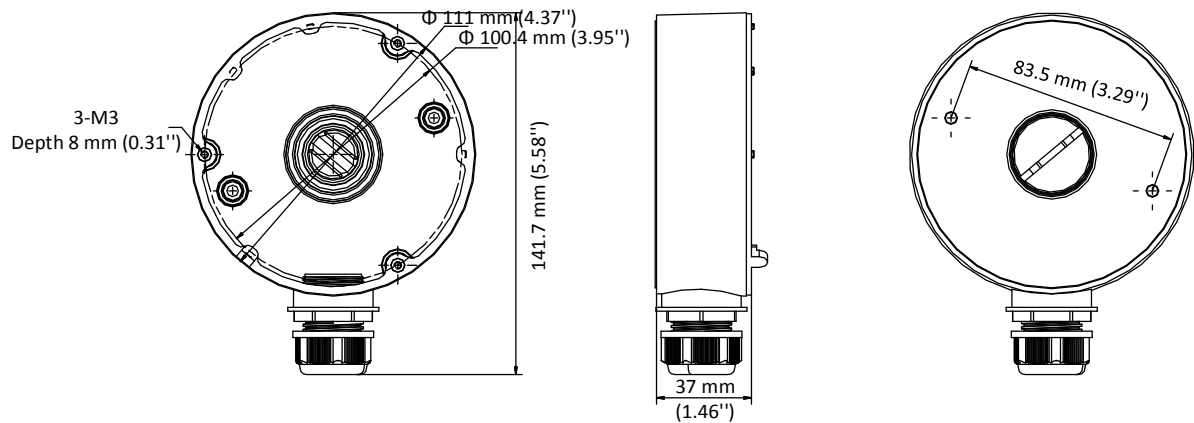

DS-1280ZJ-DM18

Junction Box

Feature

- Aluminum alloy material with surface spray treatment
- With cable hole(s)

Dimension

Available Model

DS-1280ZJ-DM18

Parameter

Model	DS-1280ZJ-DM18
Parameters	Junction Box
Appearance	Hikvision White
Material	Aluminum Alloy
Dimension	$\Phi 111 \text{ mm}$ ($\Phi 4.37''$)
Weight	Approx. 150 g (0.33 lb.)

Note

- The junction box should be installed on a flat surface.
- Waterproof rubber is necessary for outdoor application.
- The wall should be capable of supporting over 3 times as much as the total weight of the camera and the junction box.
- The maximum load capacity of the junction box is 4.5 kg (9.92 lb.).