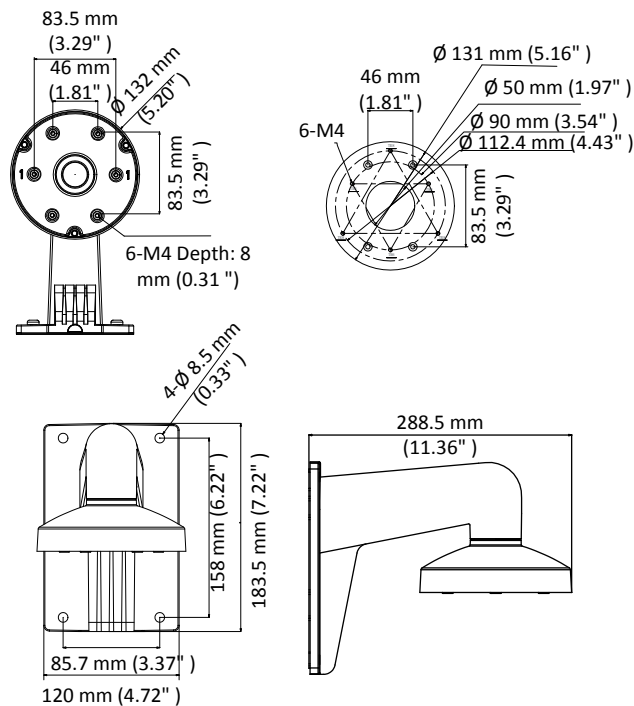

DS-1273ZJ-130-TRL

Wall Mount

Feature

- Aluminum alloy with surface spray treatment
- The cap design facilitates the installation

Dimension

Available Model

DS-1273ZJ-130-TRL

Parameter

Model	DS-1273ZJ-130-TRL
Parameters	Wall Mount
Appearance	Hikvision White
Material	Aluminum Alloy
Dimension	Ø 132 mm × 183.5 mm × 288.5mm (5.20" × 7.22" × 11.36")
Weight	900 g (1.98 lb.)

Note

- The mount should be installed on flat wall
- Waterproof rubber is necessary for the outdoor application.
- The wall must be capable of supporting at least 3 times as much as the total weight of the camera, and the mount.
- The mount's maximum load capacity is 3 kg (6.6 lb.).