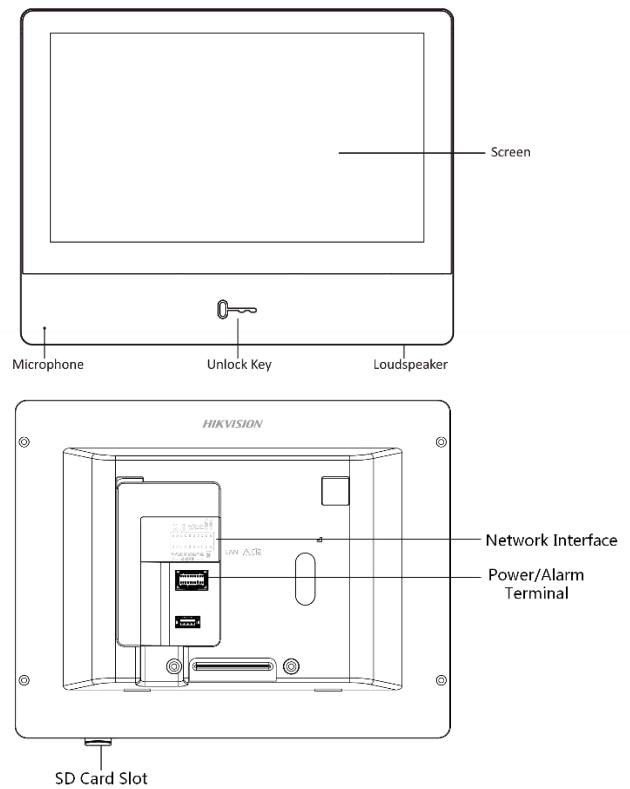

Accessory

Installation