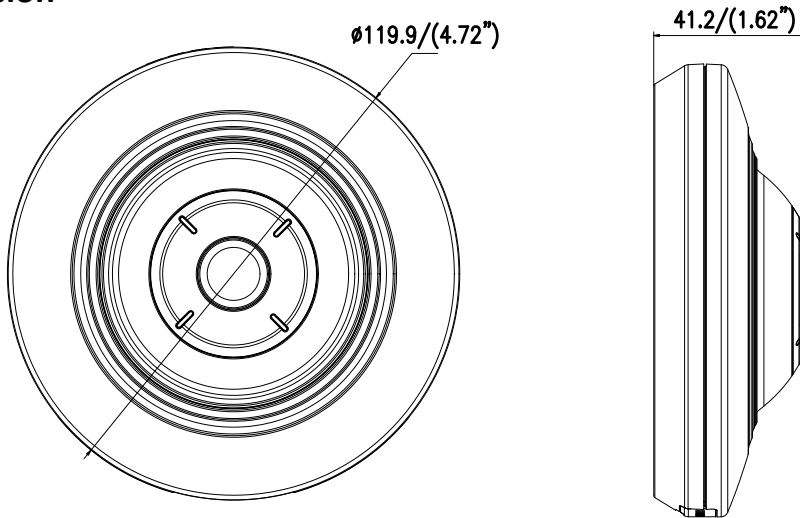

Detection	Motion detection, dynamic analysis, intrusion detection, line crossing detection
Protocols	TCP/IP, ICMP, HTTP, HTTPS, FTP, DHCP, DNS, DDNS, RTP, RTSP, RTCP, PPPoE, NTP, UPnP, SMTP, SNMP, IGMP, 802.1X, QoS, IPv6
Standard	ONVIF (PROFILE S, PROFILE G), ISAPI
General Function	One-key reset, anti-flicker, password protection, privacy mask, IP Address filtering, heartbeat, watermark
Firmware Version	V5.5.52
Interface	
Communication Interface	1 RJ45 10M/100M self-adaptive Ethernet port
Audio (-S)	1 audio input (line in), 1 audio output interface
Alarm (-S)	1 alarm input, 1 alarm output (12 VDC, max. 30 mA)
On-board Storage	Built-in microSD/SDHC/SDXC slot, up to 128 G
General	
Operating Conditions	-10 °C to +50 °C (-14 °F to +122 °F), Humidity 95% or less (non-condensing)
Power Supply	12 VDC, 0.5 A, max. 6 W PoE (802.3af, 36 V to 57 V), 0.2 A to 0.1 A, max. 7.5 W
IR Range	Up to 8 m
Dimensions	Φ 119.9 × 41.2 mm (Φ 4.72" × 1.62")
Weight	600 g (1.32 lbs.)

Available Model

DS-2CD2955FWD-I (1.05 mm), DS-2CD2955FWD-IS (1.05 mm)

▪ Typical Application

Hikvision products are classified into three levels according to their anti-corrosion performance. Refer to the following description to choose for your using environment.

Dimension

Unit: mm (inch)

Accessory

DS-1294ZJ
Wall mount

DS-1281ZJ-DM27
Inclined ceiling mount

DS-1297ZJ
Pendant mount
(extendable)

DS-1299ZJ
Pendant mount

Distributed by