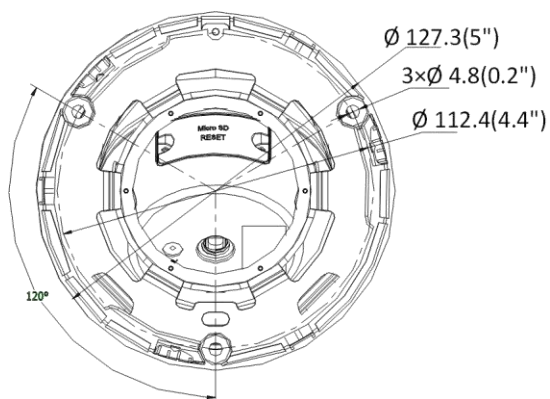

Safety	UL 60950-1, IEC 60950-1:2005 + Am 1:2009 + Am 2:2013, EN 60950-1:2005 + Am 1:2009 + Am 2:2013, IS 13252(Part 1):2010+A1:2013+A2:2015, IEC/EN 60950-1
Chemistry	2011/65/EU, 2012/19/EU, Regulation (EC) No 1907/2006

* Listed resolutions are only selectable options. It does not mean that all streams can work at their maximum resolution at the same time.

Available Model

DS-2CD2345G0P-I (1.68 mm)

▪ Typical Application

Hikvision products are classified into three levels according to their anti-corrosion performance. Refer to the following description to choose for your using environment.

This model has NO SPECIFIC PROTECTION.

Level	Description
Top-level protection	Hikvision products at this level are equipped for use in areas where professional anti-corrosion protection is a must. Typical application scenarios include coastlines, docks, chemical plants, and more.
Moderate protection	Hikvision products at this level are equipped for use in areas with moderate anti-corrosion demands. Typical application scenarios include coastal areas about 2 kilometers (1.24 miles) away from coastlines, as well as areas affected by acid rain.
No specific protection	Hikvision products at this level are equipped for use in areas where no specific anti-corrosion protection is needed.

Dimension

Unit: mm(inch)