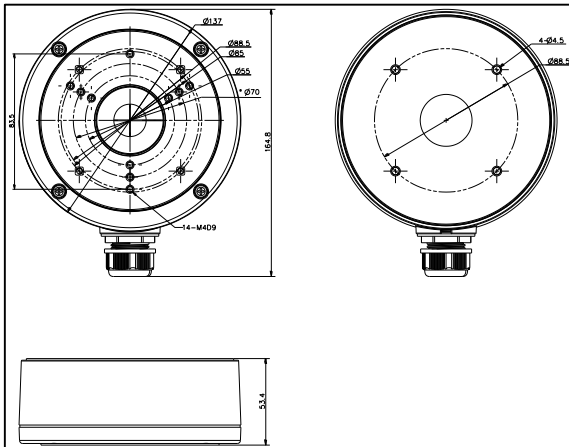

### Junction Box for Dome Camera

#### Dimension:

#### Parameter:

Model	DS-1280ZJ-S
Parameters	Junction Box for Dome Camera
Appearance	Hikvision White
Material	Aluminum Alloy
Dimension	Φ 137 x 53.4x 164.8mm
Weight	527g