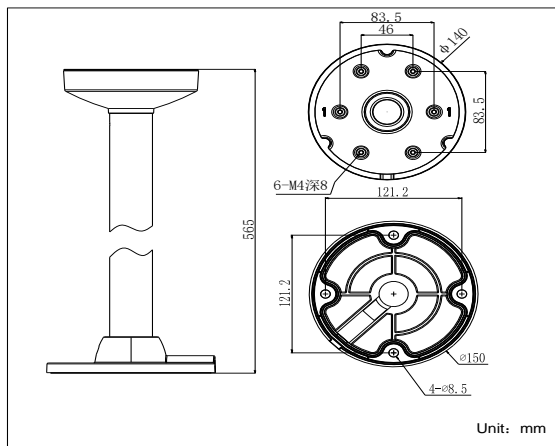

DS-1271ZJ-140

Pendent Mounting Bracket for
Dome Camera

Features:

- Aluminum alloy material with surface spray treatment
- Waterproof design
- Cable hole on bracket makes the feature better
- Design of cap is for convenient wiring

Dimension:

Model Suitable:

DS-2CC51xxP(N)-VP, DS-2CC51xxP(N)-VPIR, DS-2CC51xxP(N)-VPIRH

Order Model:

DS-1271ZJ-140

Parameter:

Model	DS-1271ZJ-140
Parameters	Pendent Mounting Bracket for Dome Camera
Appearance	Hikvision White
Material	Aluminum Alloy
Dimension	Φ 150X565mm
Weight	1900g

Notice:

- The bracket should be installed on flat wall
- The wall must be capable of supporting over 3 times as much as the total weight of the camera and the mount.
- The maximum load capacity of the bracket is 4.5KG