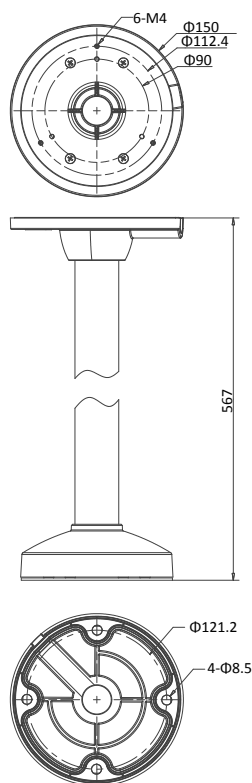

DS-1271ZJ-130-TRL

Pendant Mounting Bracket for Turret Camera

Features

- Aluminum alloy material with surface spray treatment
- Waterproof design
- Design of cap is for convenient wiring

Dimension

Available Model

DS-1271ZJ-130-TRL

Parameters

| | |
|------------|--|
| Model | DS-1271ZJ-130-TRL |
| Parameters | Pendant Mounting Bracket for Turret Camera |
| Appearance | Hikvision White |
| Material | Aluminum Alloy |
| Dimension | Φ150x567mm |
| Weight | 1110g |

Notes

- The bracket should be installed on flat wall
- Waterproof rubber is necessary for outdoor application
- The wall must be capable of supporting over 3 times as much as the total weight of the camera and the mount.
- The maximum load capacity of the bracket is 3kg