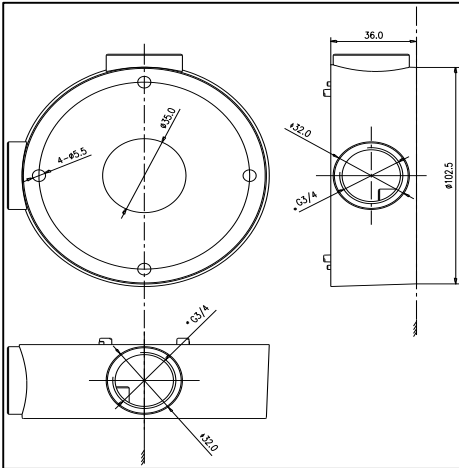

## DS-1260ZJ

Junction Box for Bullet Camera

### Dimension:

### Parameter:

Model	DS-1260ZJ
Parameters	Junction Box for Bullet Camera
Appearance	Hikvision White
Material	Aluminum Alloy
Dimension	Φ 88.5 mm
Weight	251g