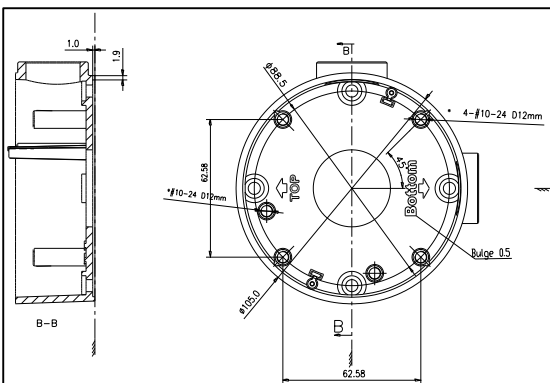

### Dimension:

### Parameter:

Model	DS-1260ZJ
Parameters	Junction Box for Bullet Camera
Appearance	Hikvision White
Material	Aluminum Alloy
Dimension	Φ 88.5 mm
Weight	251g