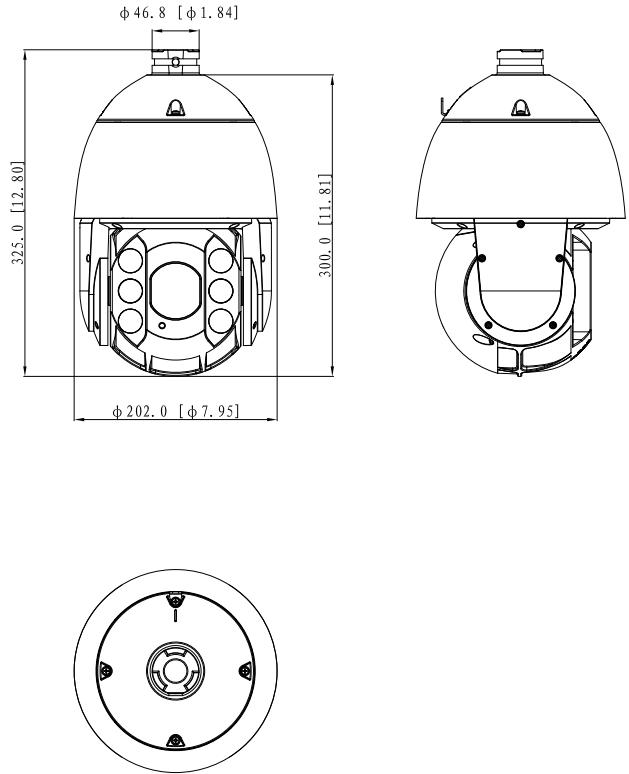

**Structure**

Casing	ADC12
Product Dimensions	325.3 mm × Φ202.0 mm (12.81" × Φ7.95") (H × D)
Net Weight	4.6 kg (10.14 lb)
Gross Weight	9.1 kg (20.06 lb)

**Ordering Information**

Type	Part Number	Description
4M WizMind PTZ Camera	DH-SD6C3425XB-HNR-A-PV1	4MP 25x Starlight IR PTZ AI Network Camera
	SD6C3425XB-HNR-A-PV1	4MP 25x Starlight IR PTZ AI Network Camera
Accessories	DC24V/2.5A	Power Adapter
	PFB305W	Wall Mount Bracket
	PFA111	Mount Adapter
	PFB300C	Ceiling Mount Bracket
	PFB301C	Ceiling Mount Bracket
	PFB303S	Parapet Mount Bracket
	PFB301S-E	Plane Mount Bracket
	PFA151	Corner Mount Bracket
	PFA150	Pole Mount Bracket

PFB303S Parapet Mount Bracket

PFB301S-E Plane Mount Bracket

PFA151 Corner Mount Bracket

PFA150  
Pole Mount  
Bracket

**Dimensions (mm[inch])**

Wall Mount PFB305W	Ceiling Mount PFA111+PFB300C	Ceiling Mount PFA111+PFB301C
Pole Mount(Vertical) PFB305W+PFA150	Corner Mount PFB305W+PFA151	Pole Mount(Horizontal) PFA111+PFB300C+PFA150
Plane Mount PFB301S-E	Parapet Mount PFA111+PFB303S	