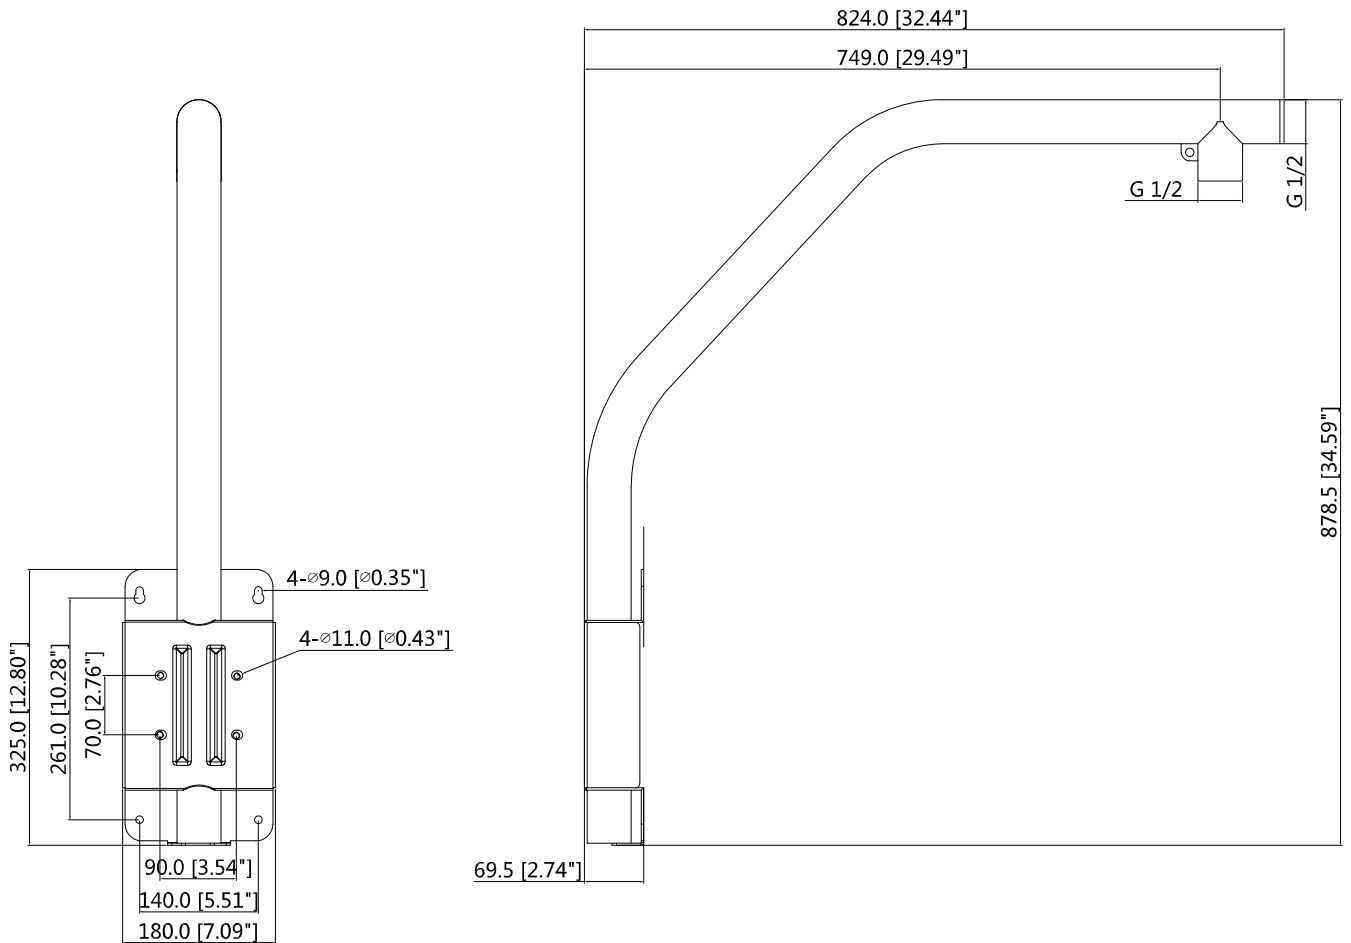

### Technical Specifications

<b>Model</b>	<b>DH-PFB303S</b>
<b>General</b>	
Material	Aluminum & SUS 430
Dimension (WxHxD)	879mmx836mmx180mm (34.59"x32.91"x7.09")
Operating Temperature	-40°C ~ +60°C (-40°F ~ +140°F)
Humidity	0~90% RH
Load Bearing	7kg (15.43lb)
Weight	4.3kg (9.48lb)
Color	White
Applicable Model	Please see "Accessory Selection"

### Dimensions (mm/inch)