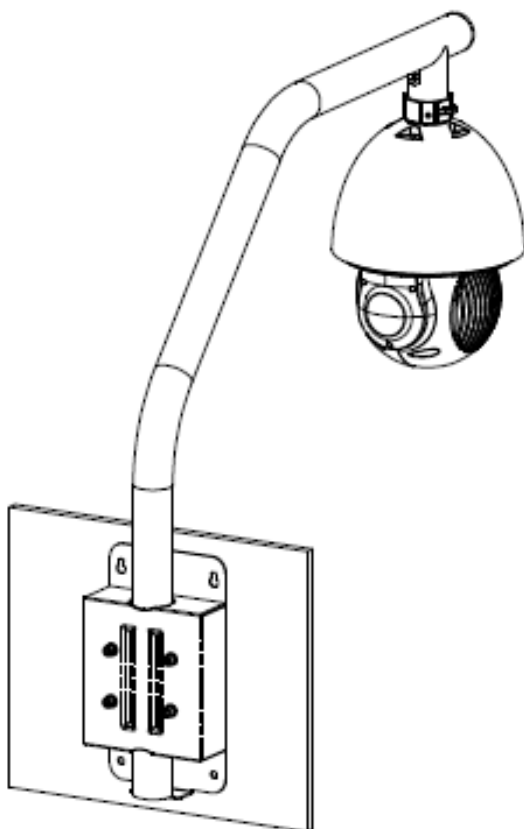

Application

Package Information

- Parapet mount bracket *1
- Metal anchor *4
- Wrench *1