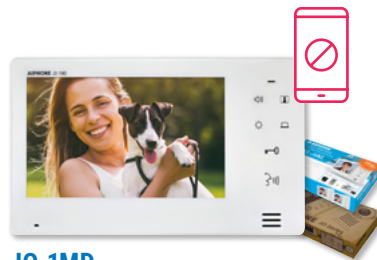

JOS-1A2

Box Set with
1 JO-DA,
1 JO-1MD,
1 JO-1FD, and
1 PS-1820UL

JOS-1V2

Box Set with
1 JO-DV,
1 JO-1MD,
1 JO-1FD, and
1 PS-1820UL

Master & Expansion Stations

JO-1MDW

App-Compatible Video Master Station
(included with JOS-1AW, JOS-1VW, and JOS-1FW box sets)

- Connect up to 8 mobile apps
- 7" LCD touchscreen
- Hands-free or touch-to-talk communication
- Built-in expandable memory for recording calls

JO-1MD

Video Master Station
(included with JOS-1A, JOS-1V, JOS-1F, JOS-1A2, and JOS-1V2 box sets – not sold separately and not app-compatible)