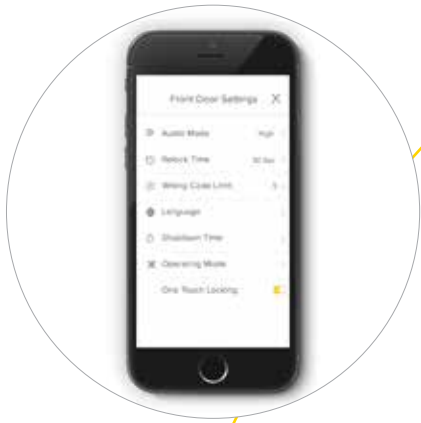

The world's favourite lock

TOUCHSCREEN KEYPAD

Unlock by entering your PIN code and lock up with a simple tap.

YALE ASSURE APP

Use your phone to unlock your home and manage who has access, with the free app.

TWIST AND GO

Rotate your smartphone 90° upon approaching the door and touch the keypad to unlock.

SHARE KEYS

Share or delete digital keys using the app. Includes 5 digital keys with every account setup.

MANAGE USERS

Set unique access schedules for each user and view a history of who accesses your home.

ONE TOUCH LOCKING

Lock-up without the hassle of keys by simply tapping the keypad.

CUSTOMISE LOCKS

Create up to 12 unique PIN codes, adjust lock features and personalise your setting.

KEY FREE OPTION AVAILABLE

No cylinder means no lost keys

BATTERY BACK UP

Never lose power, the lock can be energised with a 9V battery (keyless version only).

PRODUCT SPECIFICATION

Type	Digital deadbolt
Mechanical keys	Depends on model selected
PIN code	4-8 digits
Finish*	Satin Nickel / Satin Chrome
Digital keys	5
Door type	Timber / Aluminium
Door thickness	35-56mm
User codes	12
Part number	Keyless YRD446NRSN Keyed YRD426NRSN (Satin Nickel) Keyless YRD446NRSC Keyed YRD426NRSC (Satin Chrome)

*Also available in Oil Rubbed Bronze and Polished Brass by request