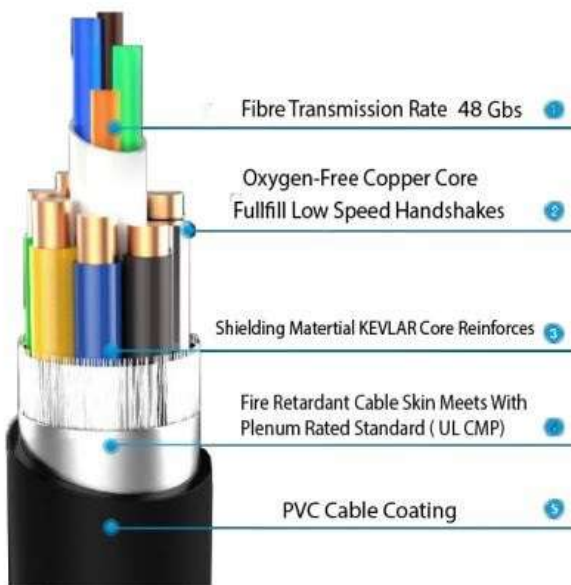

Module Made In Germany