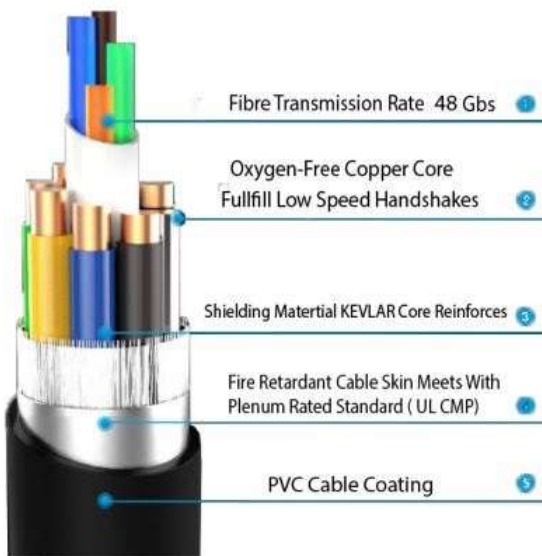

Module Made In Germany