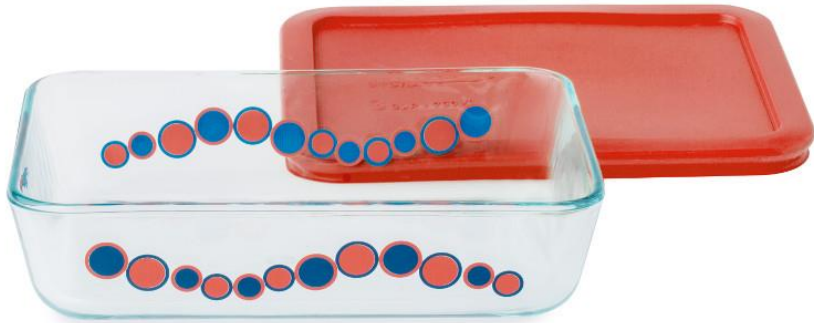

Decorated Storage - Cirque

Rectangle Storage with Plastic Cover -Bubblegum

SKU	Description
1131269	Pyrex SS 3 Cup BUB Cirque w Clover PC