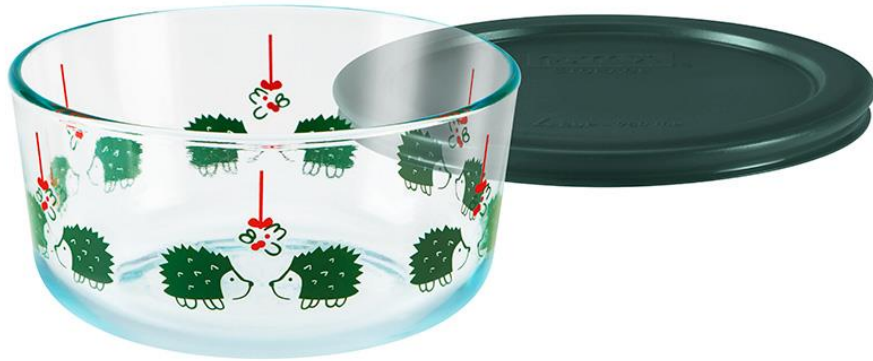

Decorated Storage - Christmas

Corelle
Brands

Round Storage with Plastic Cover - Hedgehog

SKU	Description
1134414	4cup Round-Hedgehog