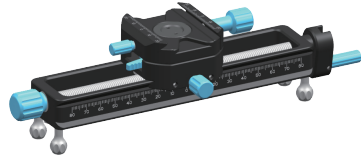

SIRUI, Capturing Your Imagination!

INSTRUCTIONS

MS18 Macro Focusing Rail