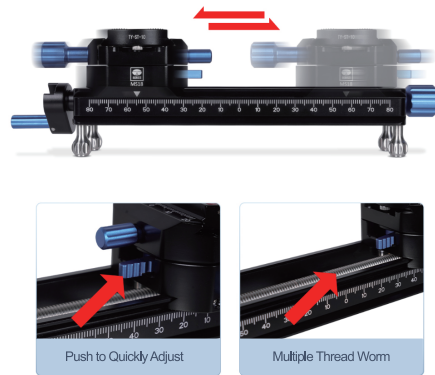

3. Large Adjustment