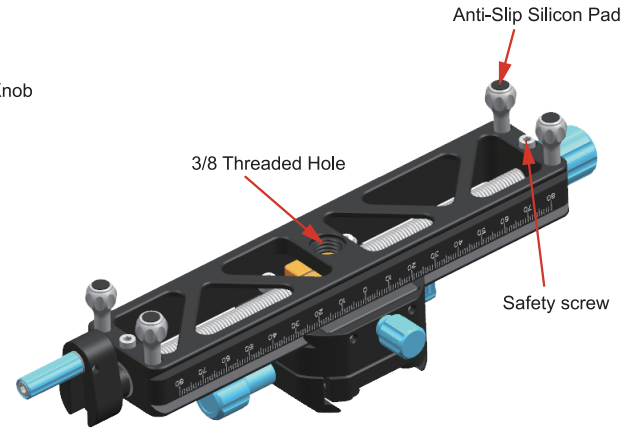

### Specifications

Specifications	
Brand	SIRUI
Model	MS18
Name	Macro Focusing Rail
Compatibility	Universal
Color	Black
Material	Aluminum Alloy 6061
Dimensions (mm/in)	220.0×73.0×71.0/8.7×2.9×2.8
Weight (g/lb)	440±5/0.97±0.01
List	SIRUI MS18 Macro Focusing Rail×1