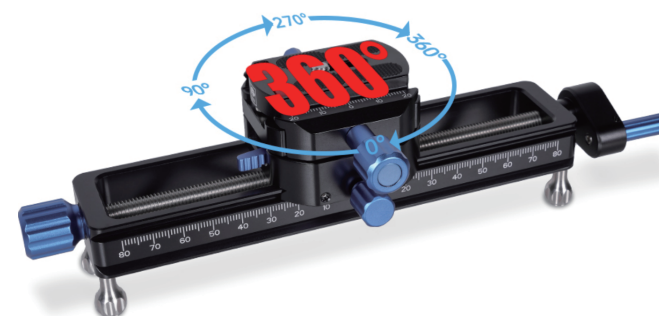

5. 360° Rotating Head