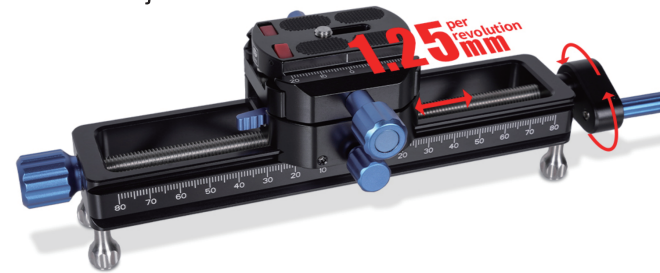

4. Minor Adjustment