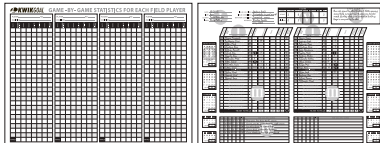

OVERSIZED SOCCER SCOREBOOK

-20B901

SIZE

10.25" x 14.25"

FEATURES

Schedule, 24 match score sheets,
player statistics, goalkeeper
statistics and field diagrams

PRICE

MSRP $18.00 each