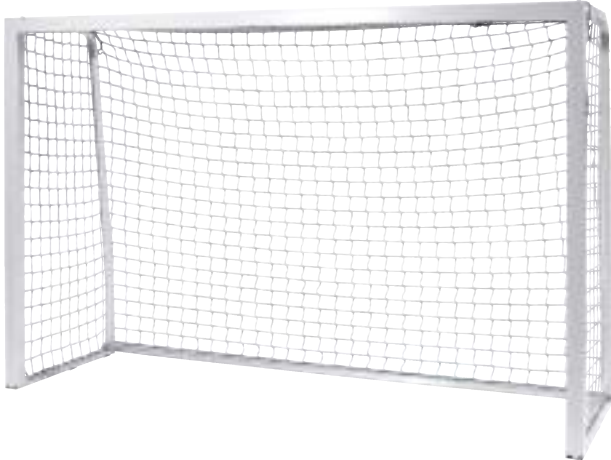

**GOALS MUST BE
ANCHORED AT ALL TIMES**