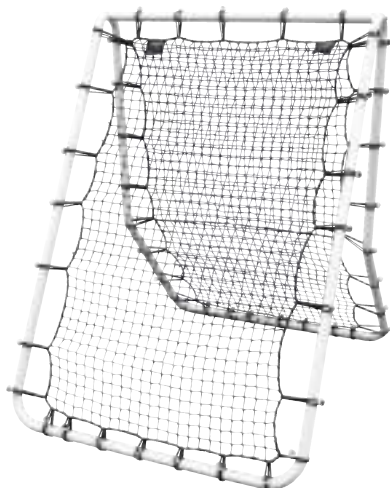

KWIK BACK® REBOUNDER

·16A1

SIZE

5'4"H x 4'W

MATERIAL FEATURES

1.5" round aluminum tubing frame

8 rebounding angles

INCLUDES

Bungee Net Fasteners

3mm, 1.75" mesh, black net

4 "U" anchors

FINISH

Powder coated white

WEIGHT

20 lbs. per unit

PRICE

MSRP **$490.00** each

REPLACEMENT NET

3A2

3mm, 1.75" mesh

MSRP **$67.00** each