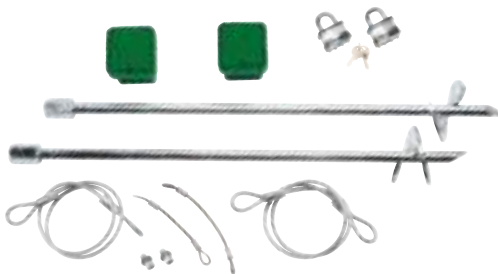

MATERIAL

Zinc-plated

PRICE

MSRP \$825.00 set

GROUND ANCHORS

·10B103

FEATURES

Secures 1 goal or bench

INCLUDES

Steel anchors and stainless steel hardware

Zinc-plated

PRICE

MSRP \$254.00 set

BOX AUGER ANCHOR

·10B5303

INCLUDES