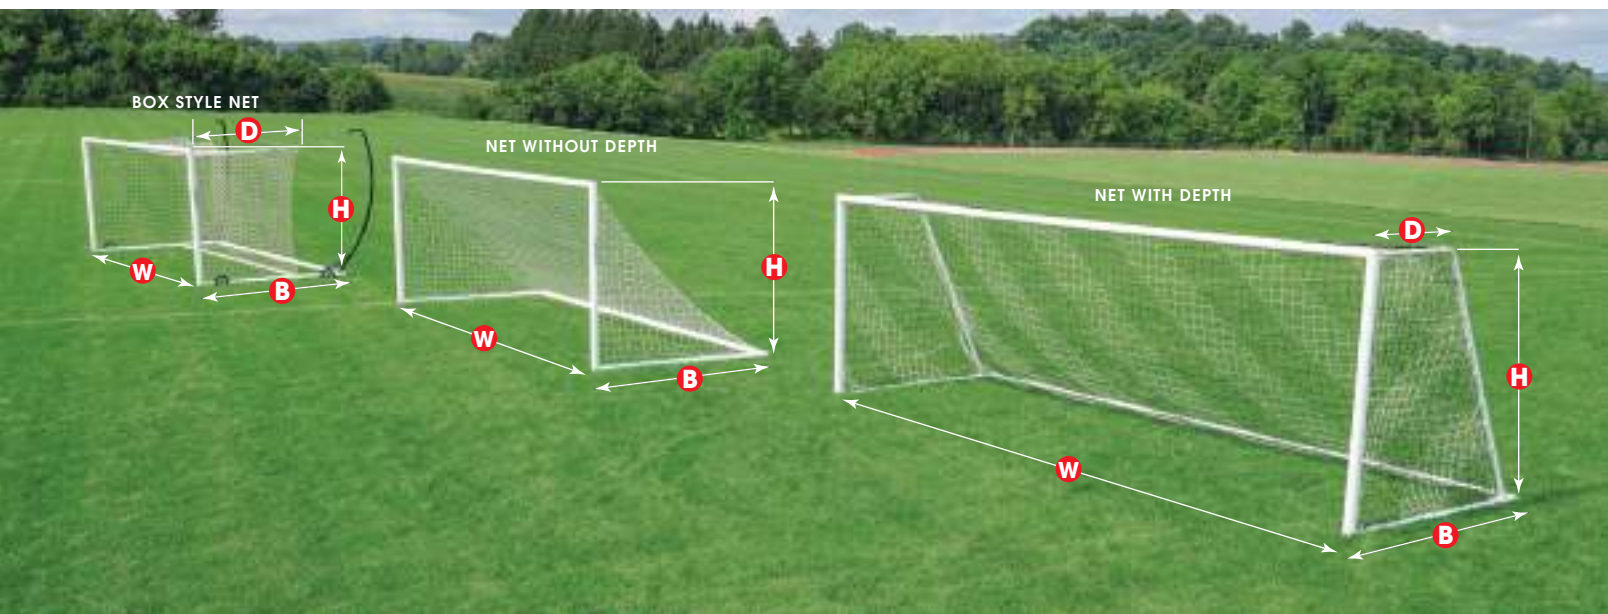

ITEM #	ROPE SIZE	MESH	COLOR	MSRP per each
6.5'H x 18.5'W x 0'D x 6.5'B 3B7224	2.4mm	120mm	White	$116.00 USD
6.5'H x 12'W x 2'D x 6.5'B 3B6823	3mm	3.5"	White	$155.00 USD
3B5821	3mm	120mm	White	$132.00 USD
3B4441	2.4mm	120mm	Blue	$79.00 USD
6.5'H x 12'W x 0'D x 6.5'B 3B7223	2.4mm	120mm	White	$96.00 USD
5'H x 10'W x 0'D x 5'B 3B342	2.4mm	120mm	Blue	$59.00 USD
4.5'H x 9'W x 2'D x 5'B 3B6822	3mm	3.5"	White	$128.00 USD
3B5501	3mm	120mm	White	$112.00 USD
4.5'H x 9'W x 0'D x 4'B 3B7222	2.4mm	120mm	White	$74.00 USD
4'H x 6'W x 2'D x 4'B 3B6821	3mm	3.5"	White	$110.00 USD
3B5301	3mm	120mm	White	$72.00 USD
4'H x 6'W x 0'D x 4'B 3B7221	2.4mm	120mm	White	$72.00 USD
4'H x 6'W x 0'D x 3'B 3B3041	2.4mm	120mm	Blue	$61.00 USD
3'H x 4'W x 0'D x 3'B 3B7220	2.4mm	120mm	White	$65.00 USD

PRE-PACKAGED NETS

• 3B6402

SIZE 8'H x 24'W x 3'D x 8.5'B
3mm, 120mm

COLOR White

PRICE MSRP $163.00 each

• 3B4541

SIZE 6.5'H x 12'W x 2'D x 6.5'B
2.4mm, 120mm

COLOR Blue

PRICE MSRP $91.00 each