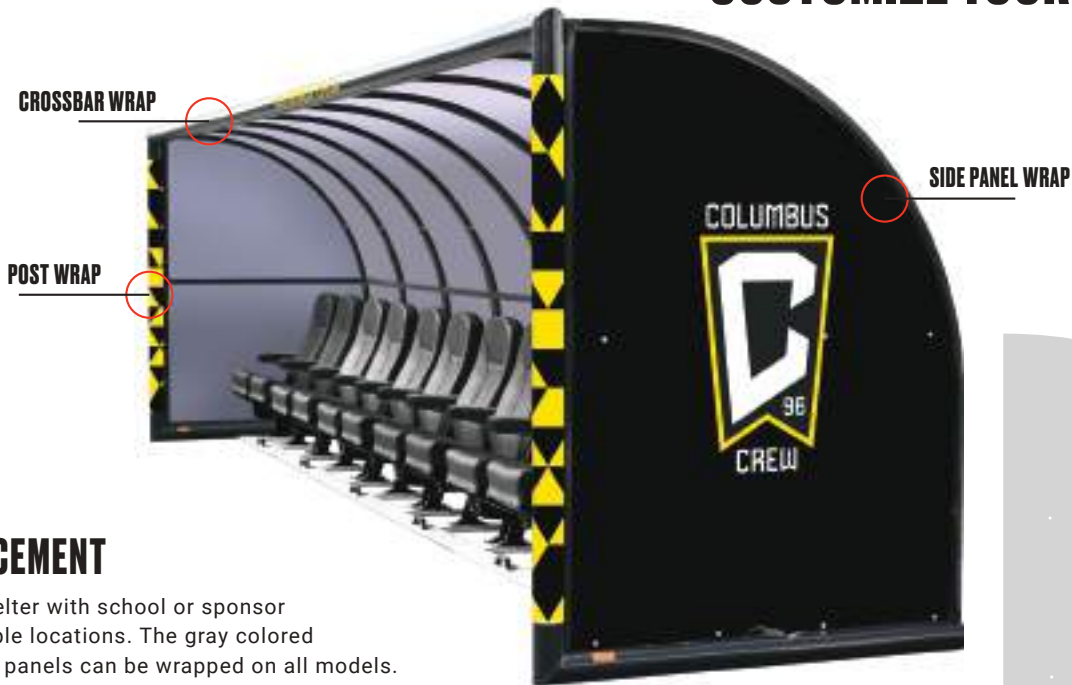

BENCH COLORS

MOLDED SEAT COLORS

LUXURY SEAT COLORS

FRAME COLORS

CUSTOMIZE YOUR SHELTER

⊕ SIDE PANEL ANTI-REFLECTION OVERLAY AVAILABLE

LOGO PLACEMENT

Brand your shelter with school or sponsor logos in multiple locations. The gray colored polycarbonate panels can be wrapped on all models. When purchasing Luxury Seat models, the seats can be embroidered in multiple locations.