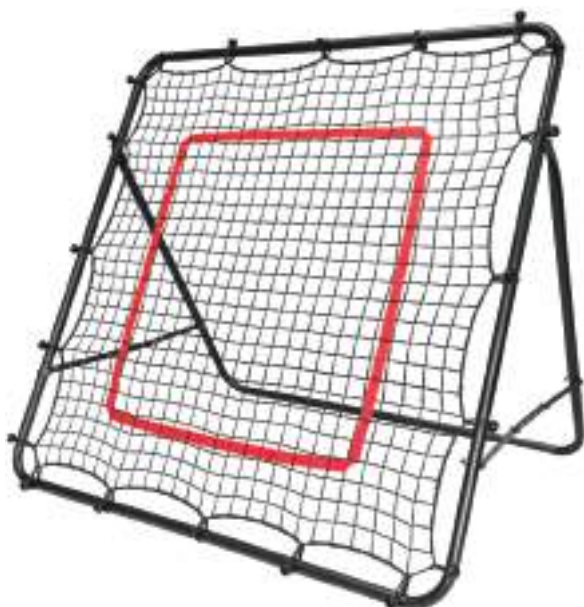

CFR-1 REBOUNDER

·16A4201

SIZE

42" x 42" face
47.5" x 47.5" outside frame

DEPTH

24"-41" depending on angle used

MATERIAL

Steel frame, Polyethylene net

FEATURES

Rebound surface with adjustable angle
Lightweight frame can be repositioned easily

INCLUDES

2.4mm, 1.5" mesh, black
HTPP net with center target
Net attachment bungees, frame,
hardware, & four "J" style anchor pegs

WEIGHT

13 lbs. per unit

PRICE

MSRP $127.00

REPLACEMENT NET

3A401

MSRP $32.00 each