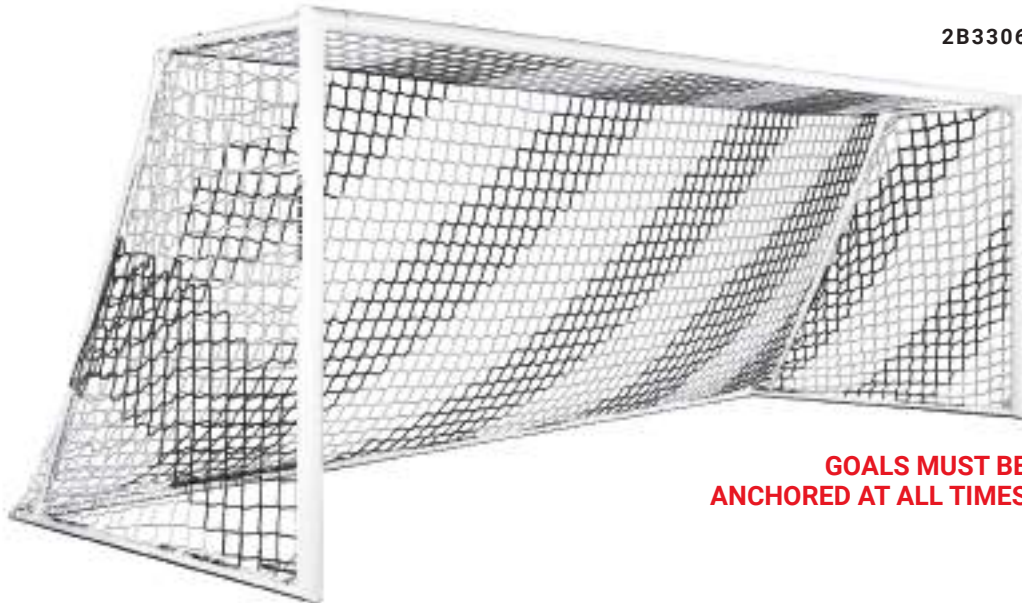

2B3306

GOALS MUST BE ANCHORED AT ALL TIMES

EVOLUTION 1.1 GOAL

•2B3306

SIZE
MATERIAL

8'H x 24'W x 3'D x 9'B
4" x 5" elliptical posts and crossbar
4" x 2" elliptical base and back bottom bar
2" round tube backdrop

FEATURES

All-aluminum construction
Semi-permanent & portable

INCLUDES

3 mm, 120 mm mesh, black/white net (3B2162)
Net Support Strap
Kwik Lock® Net Clips
4 semi-permanent ground anchors

FINISH

White electrostatic coating

WEIGHT

185 lbs. per goal

SHIPPED

Truck

PRICE

MSRP $4,425.00 each

•2B3306SW

255 lbs. per goal
6 Saddle Anchor Bags
MSRP $6,600.00 each

Swivel wheels are removed when goal is in use or in storage

WHEEL OPTION

•10B403

Fits Evolution Goals
MSRP $700.00 set

Wheels remain mounted to frame and flip-up while goal is in use

INCLUDES