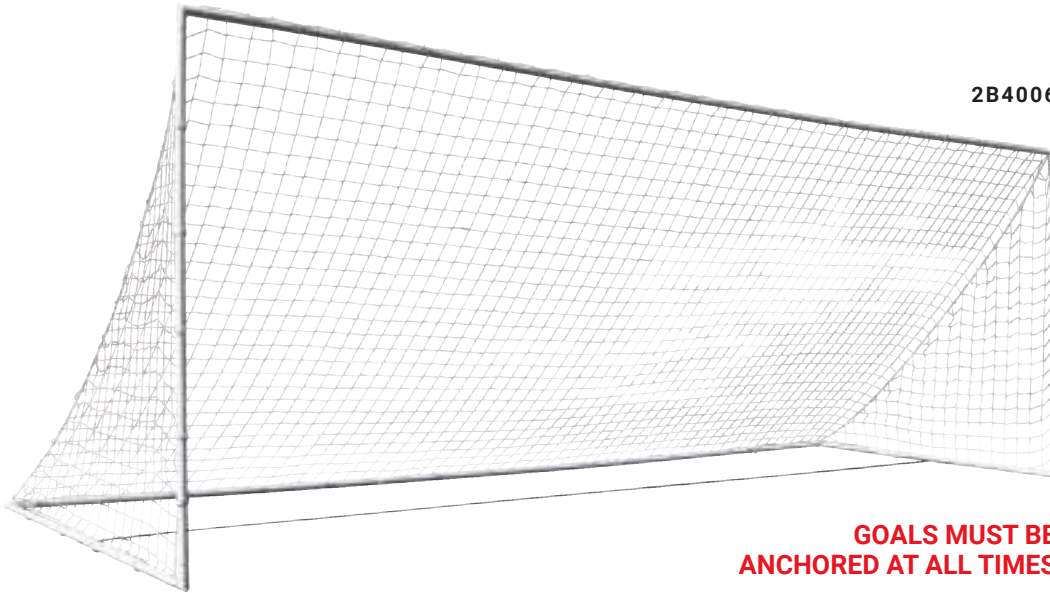

2B4006

GOALS MUST BE ANCHORED AT ALL TIMES

NXT SOCCER GOAL

MATERIAL	1.75" round posts, base, crossbar, and back bottom bar
FEATURES	All-aluminum construction Kwik Button® assembly Square corners for a traditional goal look, All-surface design
INCLUDES	2.4 mm, 120 mm mesh, white net Net Fastener NXT goal frame strap 4 "U" anchors Corner net cable ties
FINISH SHIPPED	White electrostatic coating UPS

• **2B4006**
8'H x 24'W x 0'D x 8'B
72 lbs. per goal
MSRP **$1,635.00** each

• **2B4005**
7'H x 21'W x 0'D x 7'B
61 lbs. per goal
MSRP **$1,525.00** each

• **2B4004**
6.5'H x 18.5'W x 0'D x 6.5'B
58 lbs. per goal
MSRP **$1,430.00** each

• **2B4003**
6.5'H x 12'W x 0'D x 6.5'B
46 lbs. per goal
MSRP **$1,275.00** each

INCLUDES