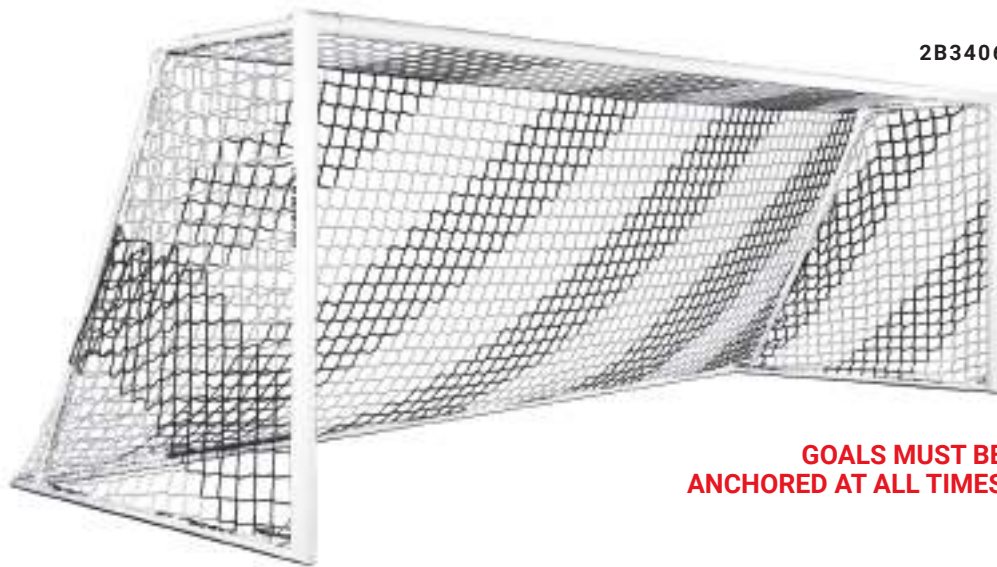

Swivel wheels are removed when goal is in use or in storage

WHEEL OPTION

•10B403

Fits Evolution Goals
MSRP \$700.00 set

Wheels remain mounted to frame and flip-up while goal is in use

INCLUDES

2B3406

GOALS MUST BE ANCHORED AT ALL TIMES

EVOLUTION 2.1 GOAL

•2B3406

- SIZE** 8'H x 24'W x 3'D x 9'B
- MATERIAL** 4.375" round posts and crossbar
4.375" x 2" elliptical base and back bottom bar
2" round tube backdrop
- FEATURES** All-aluminum construction
Semi-permanent & portable
- INCLUDES** 3 mm, 120mm mesh, black/white net (3B2162)
Net Support Strap
Kwik Lock® Net Clips
4 semi-permanent ground anchors
- FINISH** White electrostatic coating
- WEIGHT** 210 lbs. per goal
- SHIPPED** Truck
- PRICE** MSRP \$4,425.00 each

INCLUDES

WORLD COMPETITION PROFOLD GOAL

NEW

GOALS MUST BE ANCHORED AT ALL TIMES

·2B9201

SIZE	8'H x 24'W x 6'D x 9'B
MATERIAL	4.375" round posts and crossbar 2.688" back poles
FEATURES	Hinged base allows goal to fold in half Automatic locking mechanism built into hinge Nitrogen-charged gas springs to assist with folding and unfolding goal Bottom bar clips to hold back poles when stored Box-style net Kwik Lock® net system
INCLUDES	3mm, 120mm mesh, white net (3B1502) Tamper Resistant Net Clips 2 Back net poles 6 Saddle Anchor Bags 4 semi-permanent ground anchors
FINISH	White electrostatic coating (goal frame) Black electrostatic coating (back poles)
WEIGHT	260 lbs. per goal
SHIPPED	Truck
PRICE	MSRP \$8,800.00 each