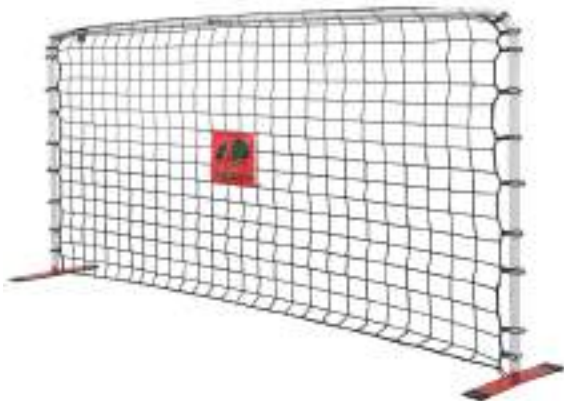

AFR-2 REBOUNDER®

·2B1602

SIZE

5'H x 10'W

MATERIAL FEATURES

1.5" round aluminum tubing frame

Steel ground shoes and moveable target

Bungee Net Fasteners

Color coded KWIK button assembly

INCLUDES

Bungee Net Fasteners

3mm, 4" mesh, black net with moveable target

FINISH

Powder coated white

WEIGHT

24 lbs. each

PRICE

MSRP **$477.00** each

REPLACEMENT NET

3B806

3mm, 4" mesh

MSRP **$78.00** each