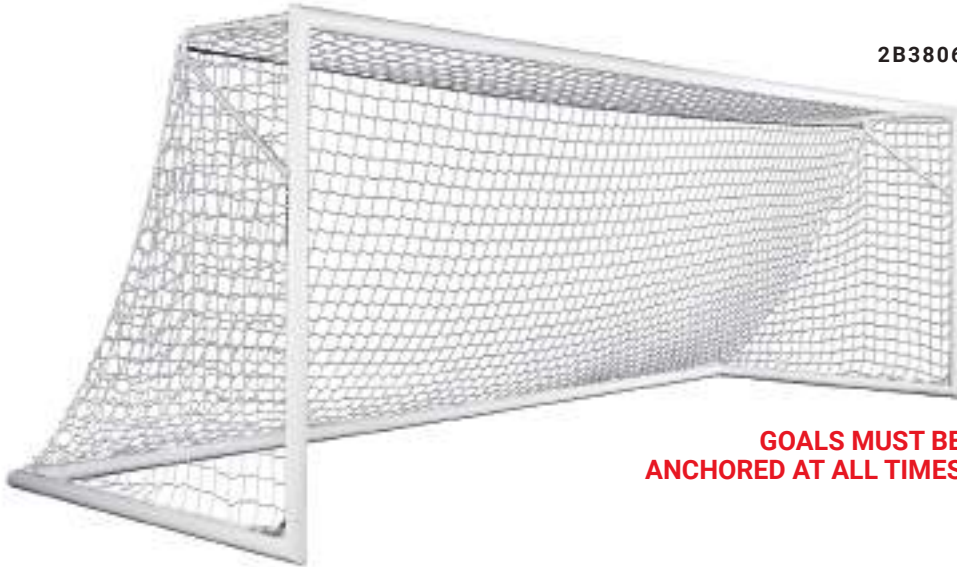

A sturdy, hinged base allows the goal to fold in half for convenient storage at stadiums or complexes.

Back poles are removable and clip to the base bar, keeping everything intact while the goal is not in use

• 2B2001SW

283 lbs. per goal

MSRP \$6,485.00 each

Swivel wheels are removed when goal is in use or in storage

Wheels remain mounted to frame and flip-up while goal is in use.

INCLUDES

2B3806

GOALS MUST BE ANCHORED AT ALL TIMES