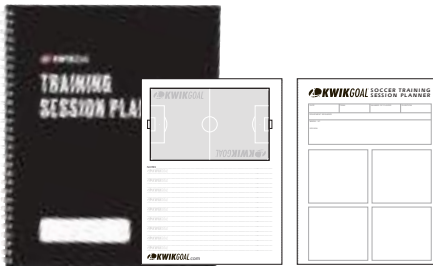

GRID NOTEBOOK

-20B1701

SIZE

8.5" x 5.5"

FEATURES

80 pages
Intricate grid design
Ideal for notes, field designs
and play-making

PRICE

MSRP \$12.50 each