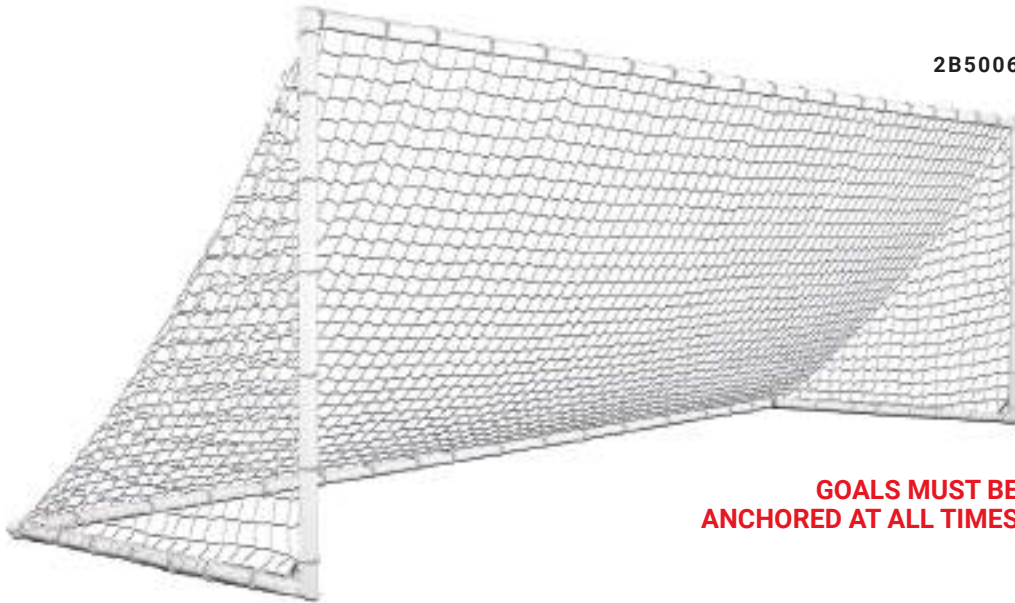

2B5006

GOALS MUST BE ANCHORED AT ALL TIMES

ACADEMY GOAL

MATERIAL	3" round posts, base, crossbar, and back bottom bar
FEATURES	All-aluminum construction Lightweight tubes for portability
INCLUDES	2.4mm, 120mm mesh, white net 4 "J" Anchors Net Attachment Straps
FINISH	White electrostatic coating

• **2B5006**
8'H x 24'W x 0'D x 8.25'B, net
93 lbs. per goal
MSRP **$1,850.00** each
Shipped: Truck

• **2B5005**
7'H x 21'W x 0'D x 7.25'B
84 lbs. per goal
MSRP **$1,800.00** each
Shipped: Truck

• **2B5004**
6.5'H x 18.5'W x 0'D x 6.75'B
77 lbs. per goal
MSRP **$1,645.00** each
Shipped: Truck

• **2B5003**
6.5'H x 12'W x 0'D x 6.75'B
65 lbs. per goal
MSRP **$1,450.00** each
Shipped: Truck

• **2B5002**
4.5'H x 9'W x 0'D x 4.75'B
50 lbs. per goal
MSRP **$1,250.00** each
Shipped: UPS/Truck

• **2B5001**
4'H x 6'W x 0'D x 4.25'B
43 lbs. per goal
MSRP **$1,125.00** each
Shipped: UPS/Truck

• **2B6001**
3'H x 4'W x 0'D x 3.25'B
35 lbs. per goal
MSRP **$990.00** each
Shipped: UPS

INCLUDES