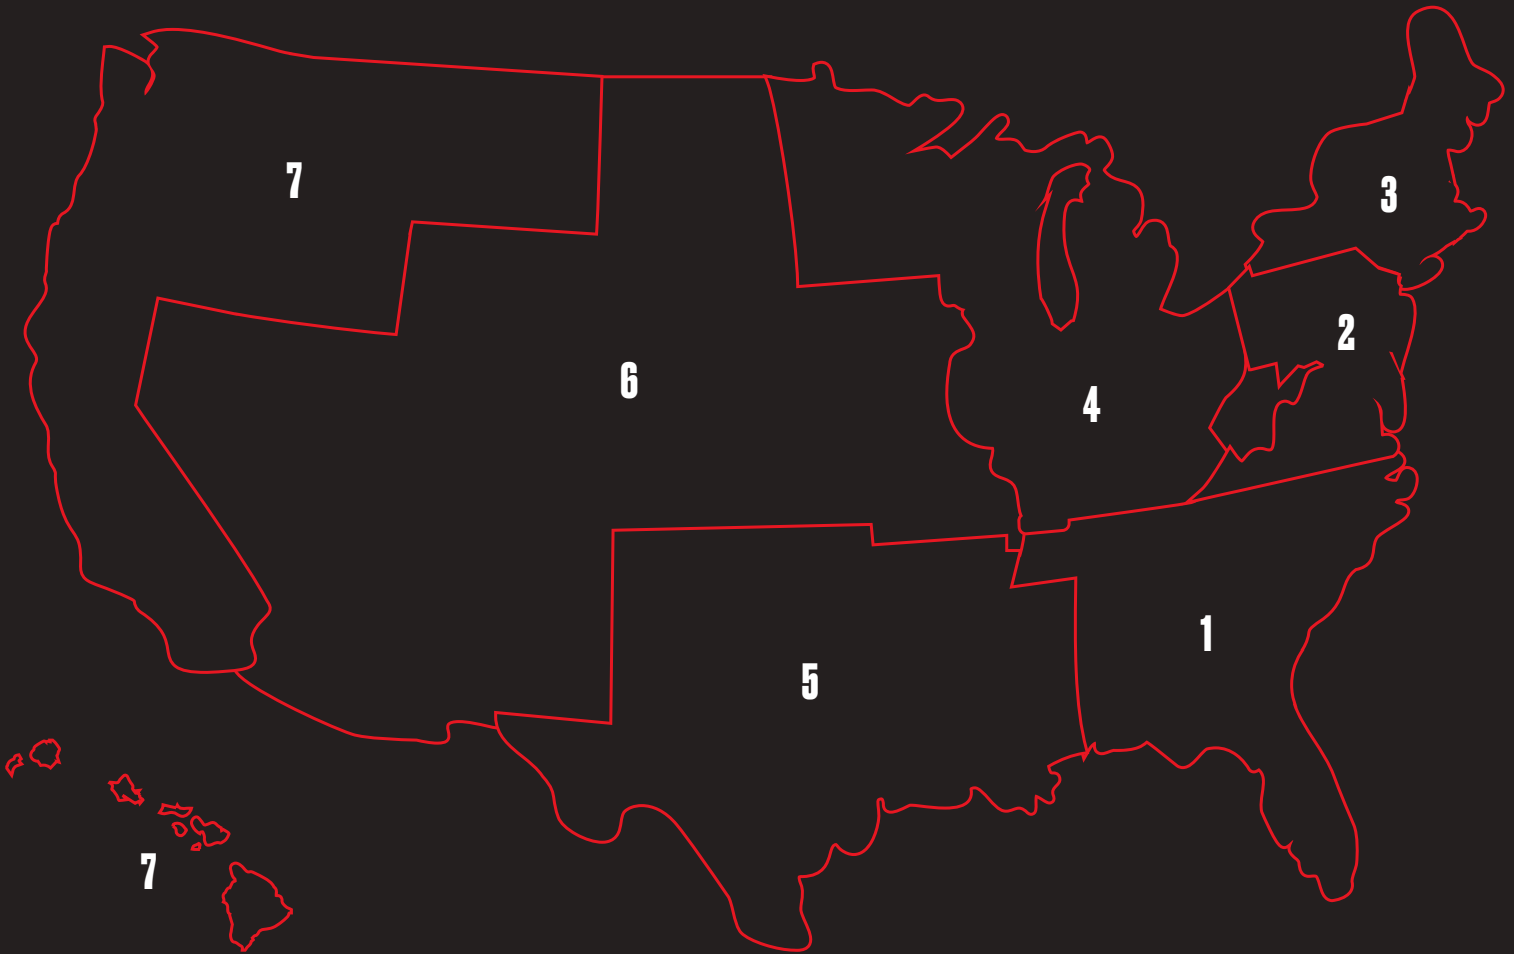

1. BRETT FORBRICH

bforbrich@kwikgoal.com

267.664.8031

TN, SC, NC, GA, AL, FL

2. GERRY HESS

ghess@kwikgoal.com

267.406.2966

NJ, VA, PA, MD, DE

3. TIM TOBIN

ttobin@kwikgoal.com

267.406.2537

NY, CT, RI, MA, VT, NH, ME

4. MATT COOK

mcook@kwikgoal.com

267.406.3761

IL, WI, IN, OH, MI, KY, MN

5. JAMIE HARTLEY

jhartley@kwikgoal.com

267.406.5600

TX, OK, MS, AR, LA

6. CHRIS CHICO

cchico@kwikgoal.com

267.406.3084

**NV, AZ, NM, UT, CO, KS, NE,
MO, IA, ND, SD, WY**

7. JESSE MENDOZA

jmendoza@kwikgoal.com

267.885.4084

CA, OR, WA, MT, ID, HI