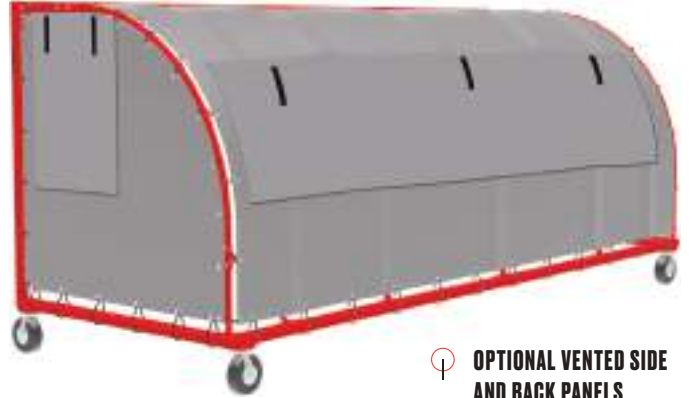

PRICE

MSRP \$50,700.00 each

SHELTERS MUST BE ANCHORED AT ALL TIMES

TWO-ROW PORTABLE ONLY SHELTER SHELL

• 9B5508 | MSRP \$18,750.00 each

9B6308

SHELTERS MUST BE ANCHORED AT ALL TIMES

9B6305