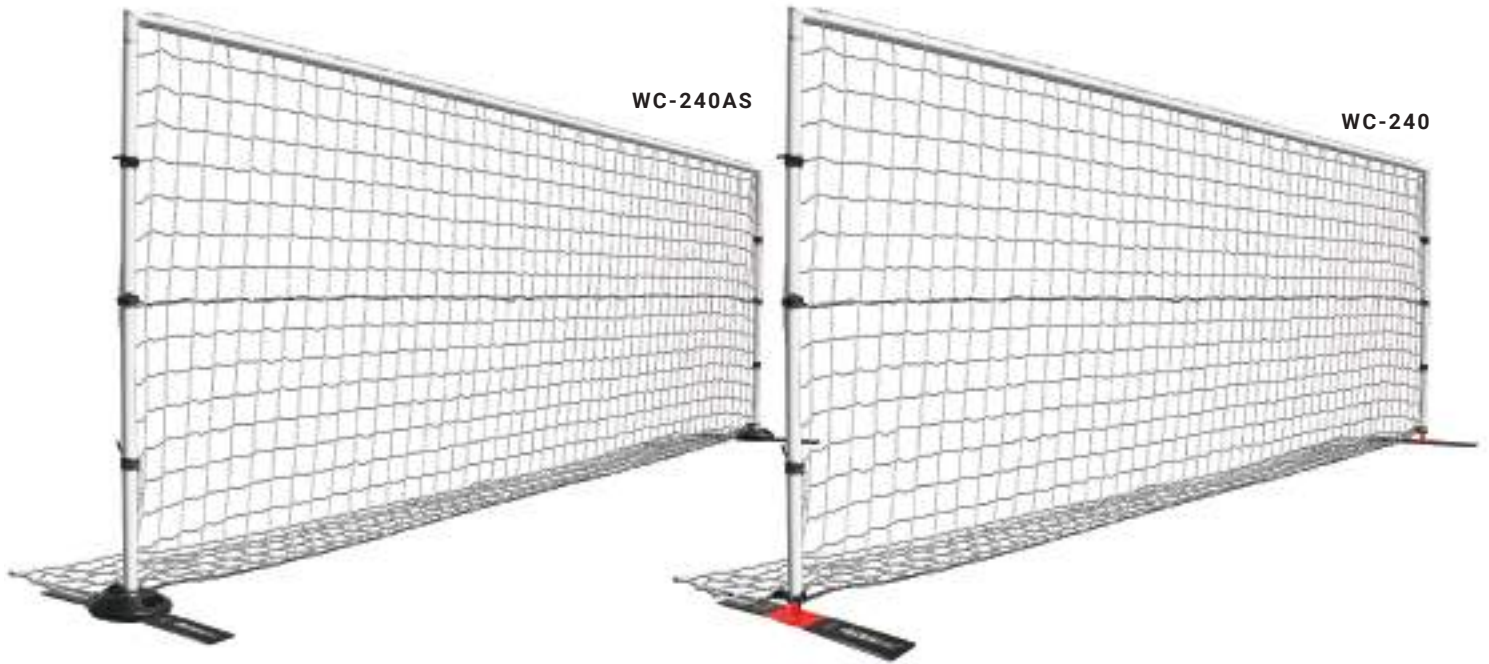

NXT COERVER® TRAINING FRAME

MATERIAL	1.75" round aluminum tube post and crossbar
FEATURES	Kwik Button® assembly Square corners for a traditional goal look
INCLUDES	3mm, 120mm mesh, white net with medial and base ropes Net fastener Corner net cable ties Steel anchor shoes Goal carry bag
FINISH	White electrostatic coating (post and crossbar) Red electrostatic coating (anchor shoes)
SHIPPED	UPS

NATURAL SURFACE

• WC-185
6.5'H x 18.5'W
54 lbs. per goal
MSRP **$915.00** each

ALL-SURFACE

• WC-185AS
6.5'H x 18.5'W
111 lbs. per goal
MSRP **$1,170.00** each

NATURAL SURFACE

• WC-240
8'H x 24'W
61 lbs. per goal
MSRP **$1,085.00** each

ALL-SURFACE

• WC-240AS
8'H x 24'W
118 lbs. per goal
Ships Truck Only
MSRP **$1,330.00** each

NXT COERVER® TRAINING FRAME REPLACEMENT NETS

WC-24GAW – White
8'H x 24'W 3mm, 120mm mesh
MSRP **$187.00** each

WC-185GAW – White
6.5'H x 18.5'W 3mm, 120mm mesh
MSRP **$135.00** each