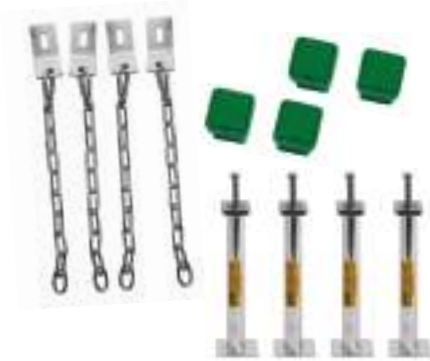

INCLUDES

Two anchors secure any size goal

PRICE

MSRP \$2,900.00 set

AUGER PILING NOT INCLUDED

TURF ANCHORS

·10B5401

INCLUDES

Acetal anchor plate and
stainless steel hardware

PRICE

MSRP \$445.00 set

Check with your turf manufacturer
for warranty information

BOX GROUND ANCHOR

·10B5305

INCLUDES

Urethane anchor box and steel Anchor