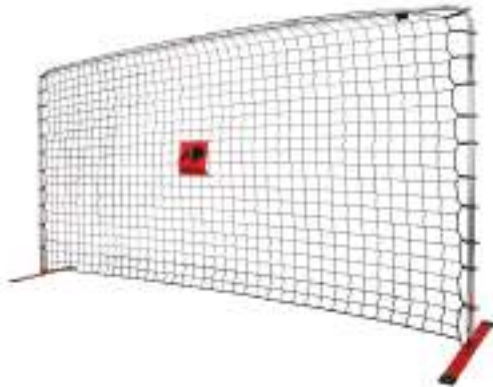

AFR-1 REBOUNDER®

·2B1603

SIZE

7'H x 14'W

MATERIAL FEATURES

1.75" round aluminum tubing frame

Steel ground shoes and moveable target

Bungee Net Fasteners

Color coded KWIK button assembly

INCLUDES

Bungee Net Fasteners

3mm, 4" mesh, black net with moveable target

FINISH

Mill

WEIGHT

45 lbs. per unit

PRICE

MSRP **$625.00** each

REPLACEMENT NET

3B804

3mm, 4" mesh

MSRP **$100.00** each