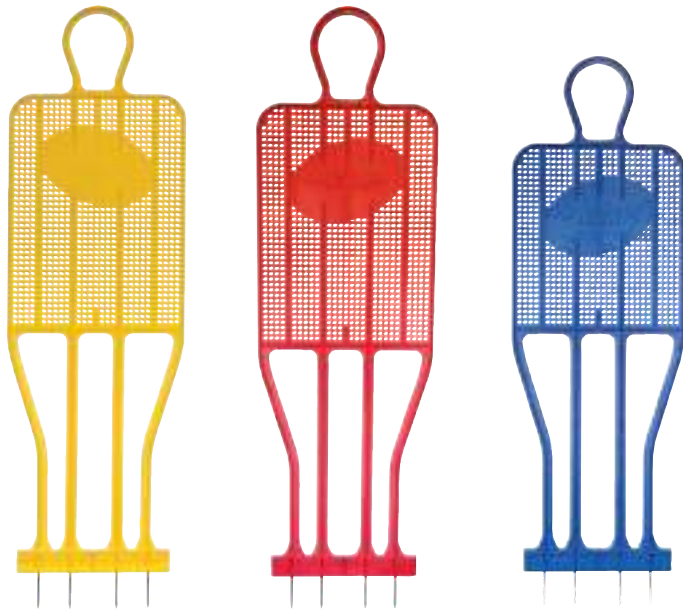

TOM®

TRAINING OPPONENT MANNEQUIN®

One-piece molded, high-impact plastic
Made in the U.S.A. from UV stabilized plastics
Base includes four 4" ground spikes

·16B2604

SIZE 5'4"H
COLOR Blue
WEIGHT 9 lbs.
PRICE MSRP $295.00 each

·16B2708

SIZE 5'10"H
COLOR Yellow
WEIGHT 10 lbs.
PRICE MSRP $325.00 each

·16B2701

SIZE 5'10"H
COLOR Red
WEIGHT 10 lbs.
PRICE MSRP $325.00 each