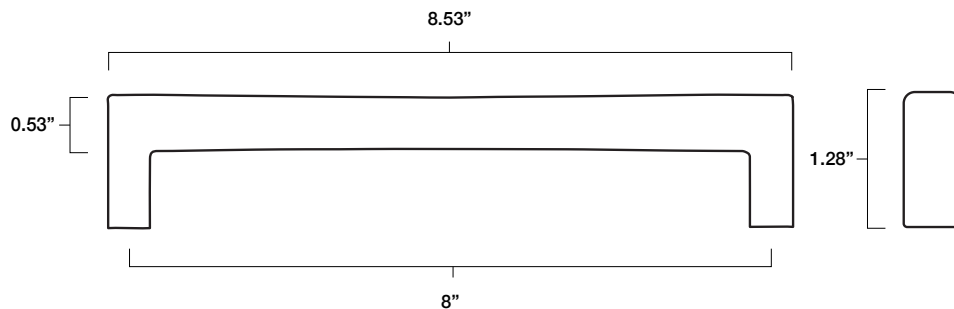

## TWIST 8" CABINET PULL

### Tech Spec

FINISH	SKU	ALSO INCLUDED
Matte Black Polished Chrome Polished Nickel Satin Brass Satin Nickel	TW545-MB TW545-PC TW545-PN TW545-SB TW545-SN	(2) 8-32, 1" Phillips head screws (2) 8-32, 1.75" Phillips head breakable screws