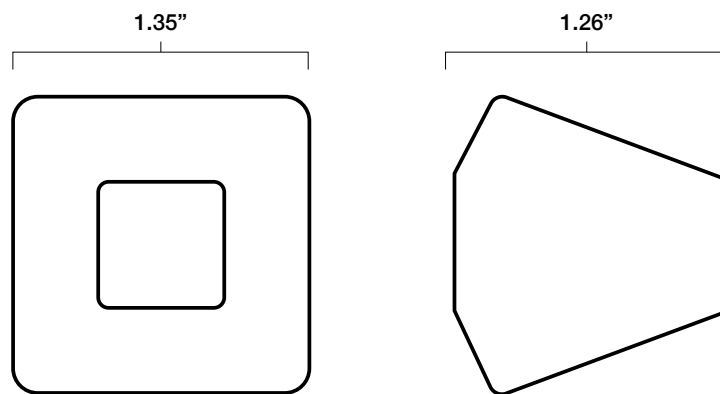

DIAMOND KNOB

Tech Spec

| FINISH | SKU | ALSO INCLUDED |
|---|--------------------------------------|---|
| Matte Black Polished Nickel Satin Brass Weathered Nickel | D07-MB D07-PN D07-SB D07-WN | (1) 8-32, 1" Phillips head screw (1) 8-32, 1.75" Phillips head breakable screw |