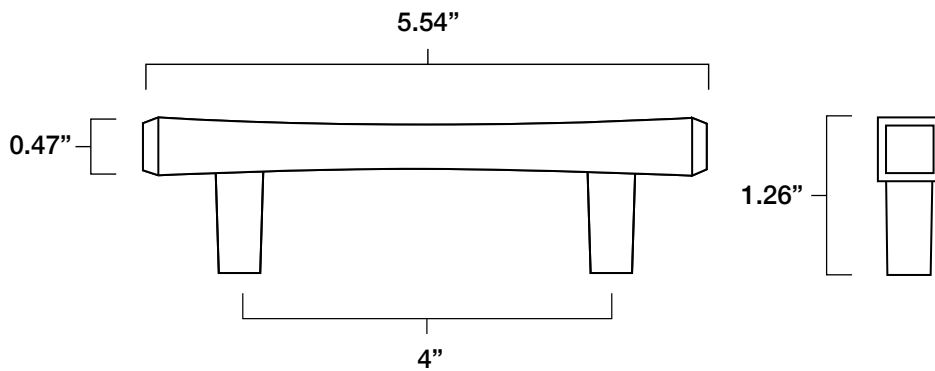

**DIAMOND 4" CABINET PULL**

Tech Spec

FINISH	SKU	ALSO INCLUDED
Matte Black Polished Nickel Satin Brass Weathered Nickel	D515-MB D515-PN D515-SB D515-WN	(2) 8-32, 1" Phillips head screws (2) 8-32, 1.75" Phillips head breakable screws