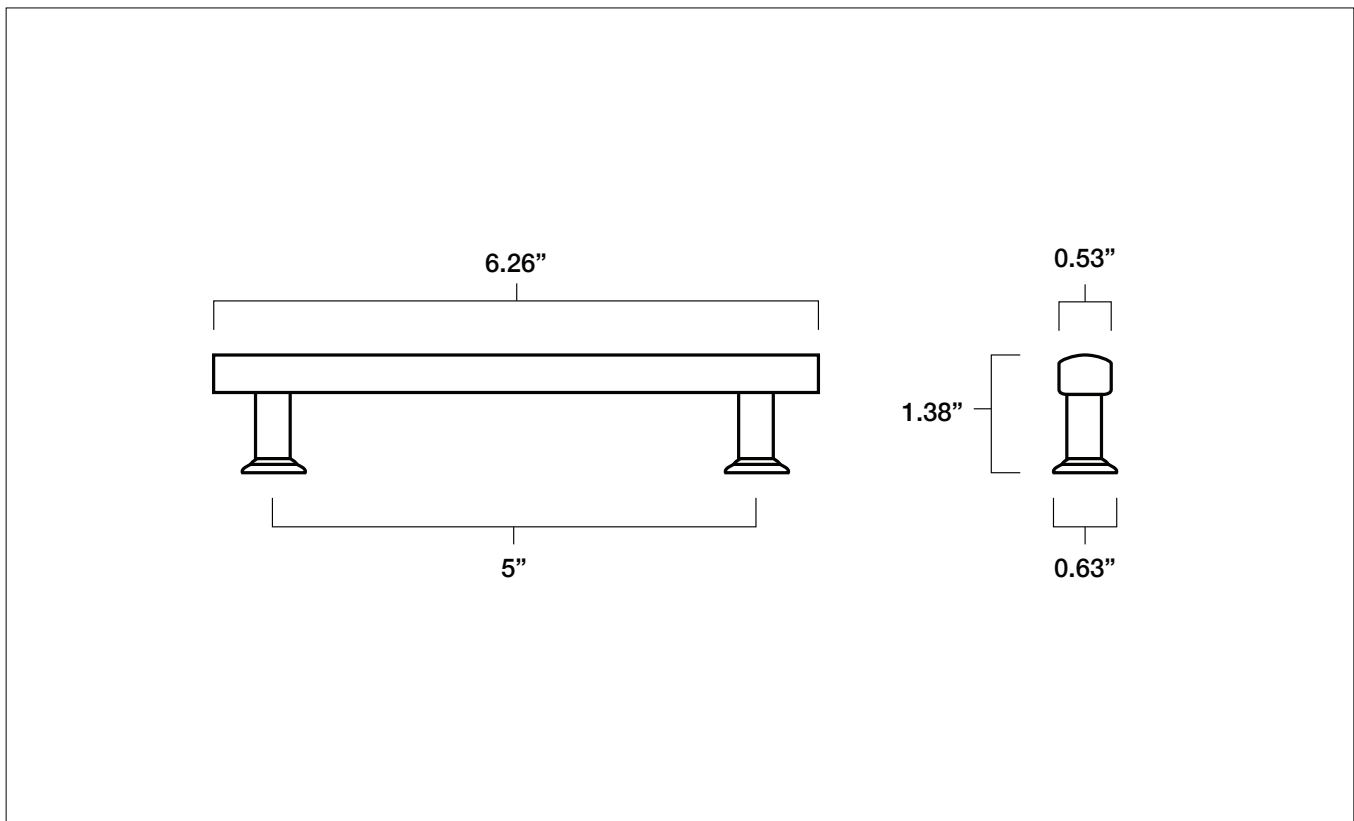

MOD 5" CABINET PULL

Tech Spec

FINISH	SKU	ALSO INCLUDED
Matte Black & Satin Brass	M565-BSB	(2) 8-32, 1" Phillips head screws
Polished Chrome & Satin Brass	M565-CSB	(2) 8-32, 1.75" Phillips head
Satin Brass	M565-SB	breakable screws
Weathered Nickel & Matte Black	M565-WMB	