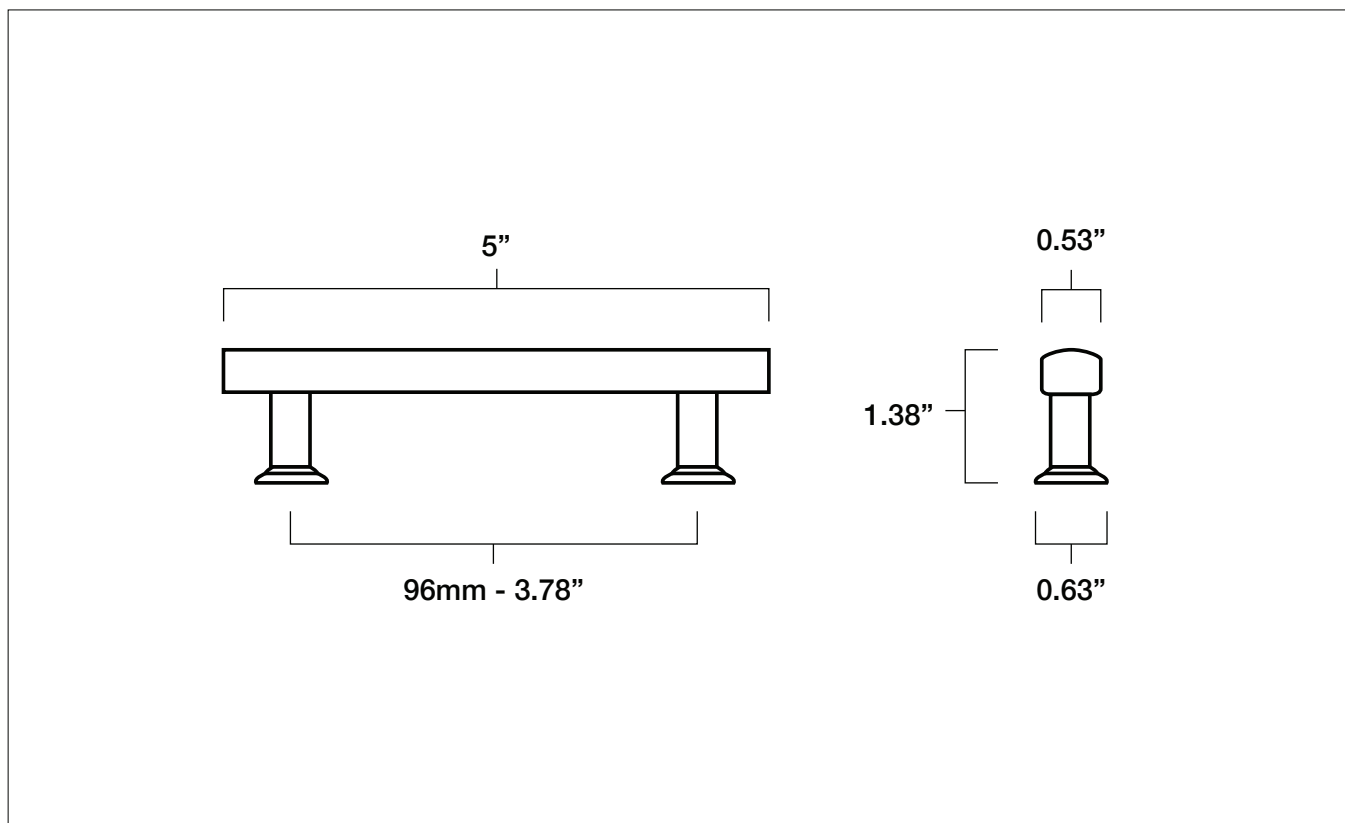

MOD 96MM CABINET PULL

Tech Spec

FINISH	SKU	ALSO INCLUDED
Matte Black & Satin Brass	M564-BSB	(2) 8-32, 1" Phillips head screws (2) 8-32, 1.75" Phillips head breakable screws
Polished Chrome & Satin Brass	M564-CSB	
Satin Brass	M564-SB	
Weathered Nickel & Matte Black	M564-WMB	