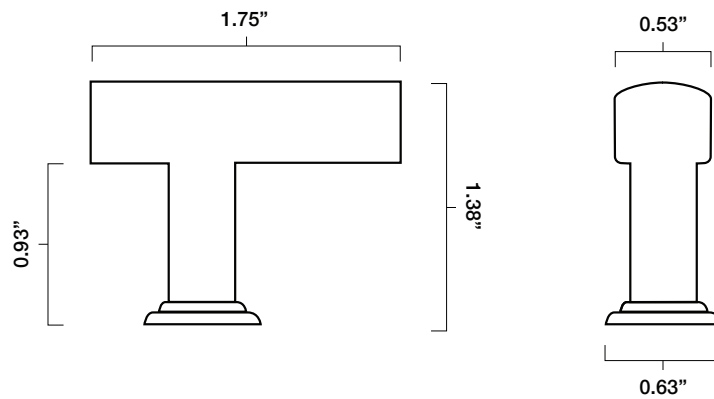

**MOD T-KNOB**

Tech Spec

FINISH	SKU	ALSO INCLUDED
Matte Black & Satin Brass Polished Chrome & Satin Brass Satin Brass Weathered Nickel & Matte Black	M30-BSB M30-CSB M30-SB M30-WMB	(1) 8-32, 1" Phillips head screw (1) 8-32, 1.75" Phillips head breakable screw