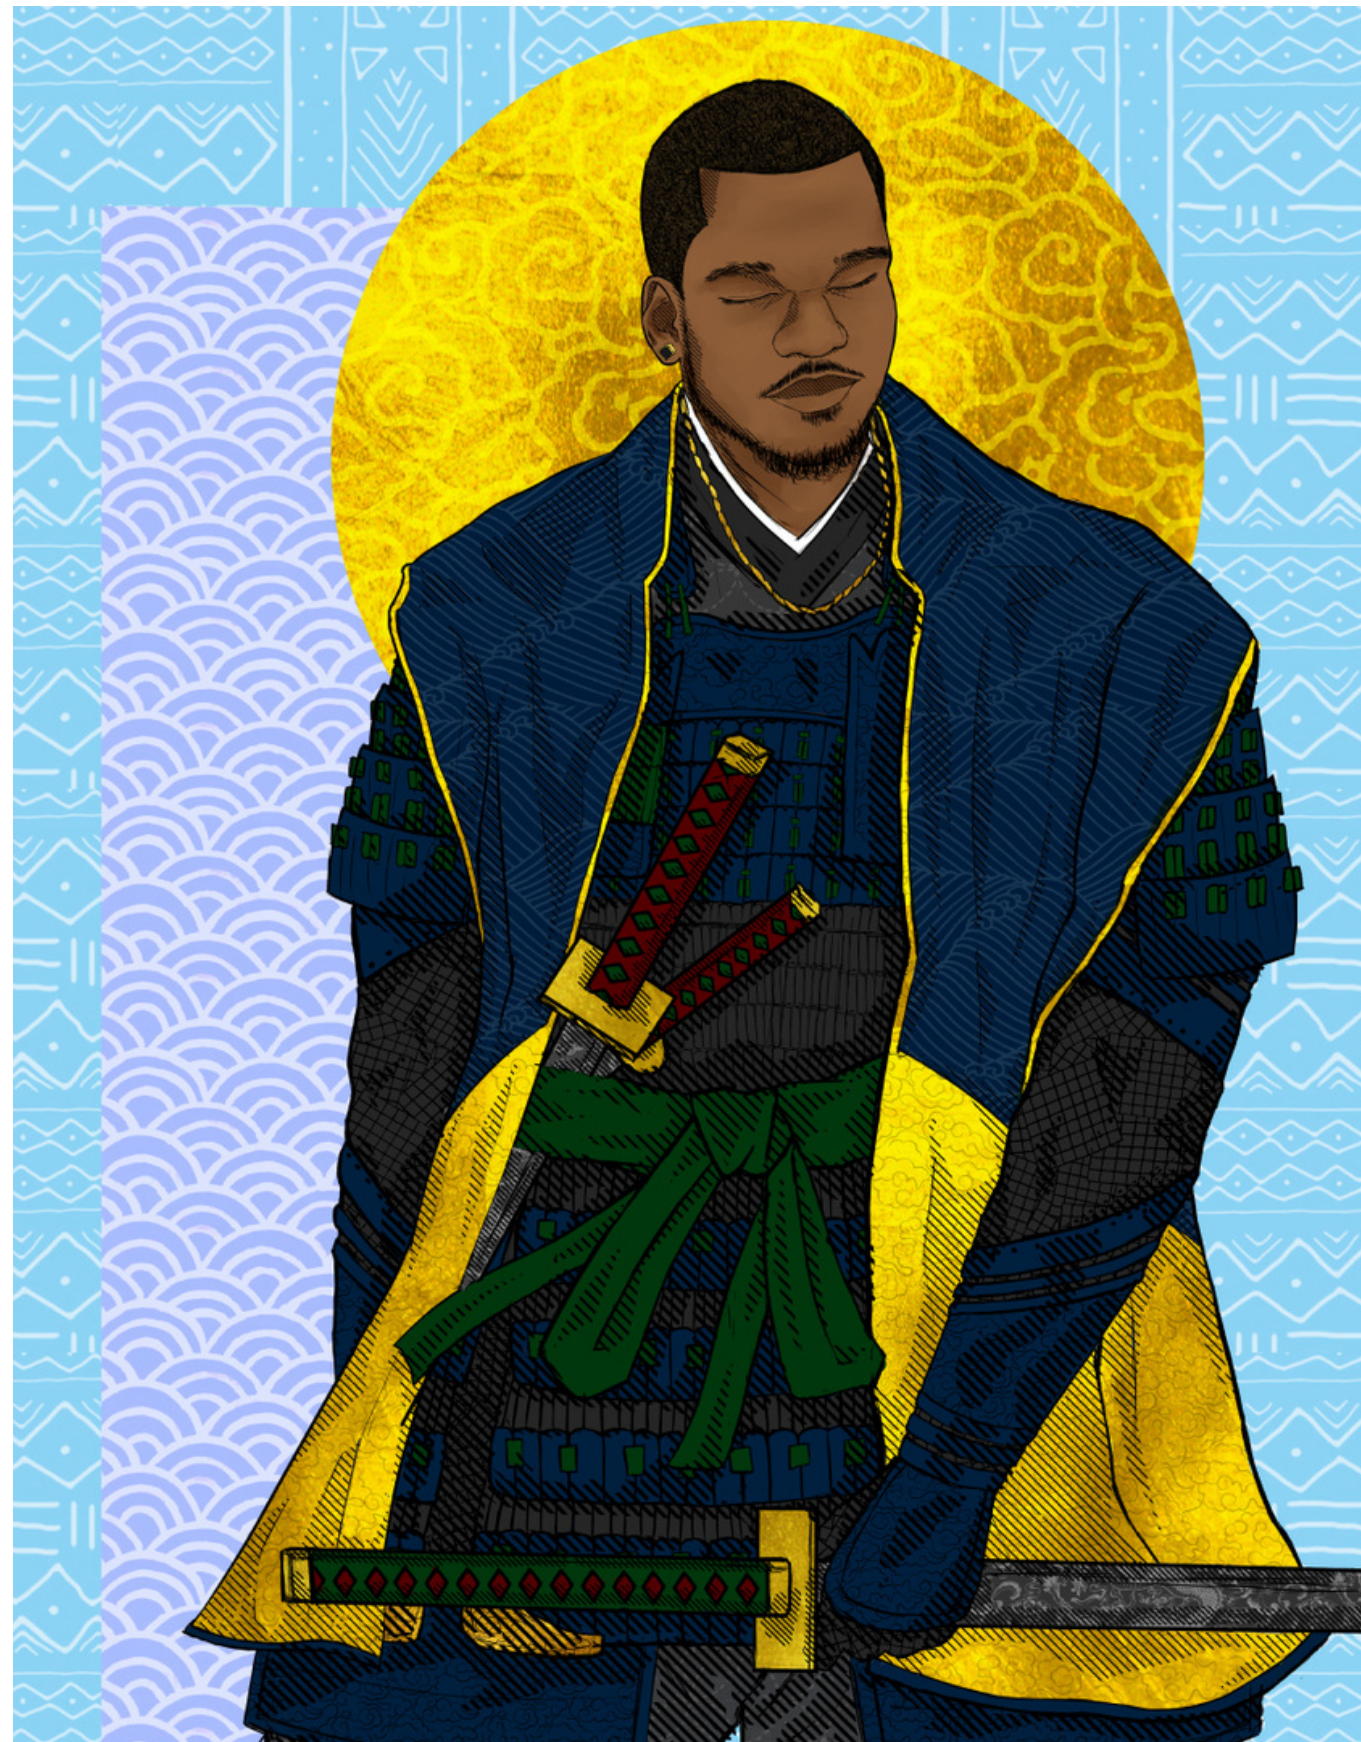

"Pride"

2021
Digital Artwork

"...Already a high-ranking officer, he was still seeking further promotion. Due to his experience in battle, strength as a warrior, and skill in tactics; he was more than capable..."