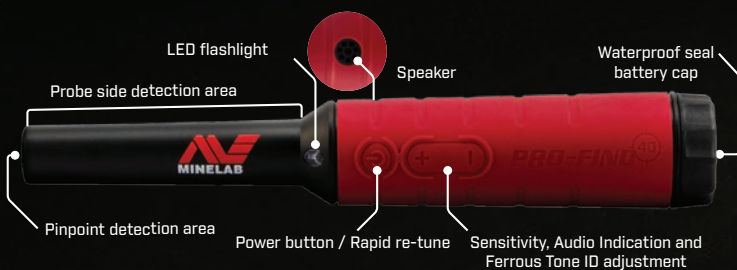

PRO-FIND 40

Precision Pinpointing

- **INCREASED DEPTH** — 10% more*
- **ADJUSTABLE SENSITIVITY** — 5-levels
- **RAPID RE-TUNE** — On-demand calibration
- **LOST ALARM** — Always at hand
- **FERROUS TONE ID** — Sort trash from treasure
- **DIF TECHNOLOGY** — Protect performance

Finely tuned algorithms and circuitry deliver a solid increase in detection depth by 10%* making PRO-FIND 40 Minelab's deepest and most accurate pinpointer.

ADJUSTABLE SENSITIVITY

Five sensitivity levels enable you to precisely adjust for maximum depth and minimum noise in all ground conditions.

WATERPROOF

Rugged waterproof design — ideal for beach and river pinpointing. The perfect companion for a waterproof defector.

HIGH VISIBILITY — WITH LOST-ALARM

PRO-FIND 40 pinpointer's bright red handgrip and lost-alarm feature makes it easy to locate your forgotten PRO-FIND 40.

FERROUS TONE ID

Two different responses help you to identify ferrous junk from non-ferrous treasure.

DIF TECHNOLOGY

DIF significantly reduces interference with an operating detector when PRO-FIND 40 is switched off.