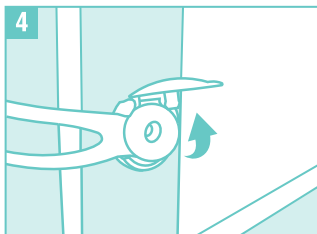

Installation

Step 1: Find best location to install.

Step 2: Wipe and dry surface clean before installation. Peel backing paper.

Step 3: Press firmly onto surface. Wait 24 hours, but could take up to 72 hours to allow adhesive to fully adhere.

Step 4: To open, lift button cover and unhook strap.

Step 5: To close, hook strap onto button catch and close button cover.

Care & Maintenance: Make sure device is securely attached and kept clean using a damp cloth. When device is no longer in use, remove by peeling it away from item and keep out of reach from children.