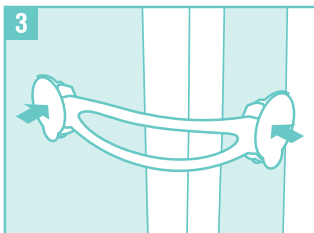

Installation

Step 1: Find best location to install.

Step 2: Wipe and dry surface clean before installation. Peel backing paper.

Step 3: Press firmly onto surface. Wait 24 hours, but could take up to 72 hours to allow adhesive to fully adhere.

Step 4: To open, lift button cover and unhook strap.

Step 5: To close, hook strap onto button catch and close button cover.

Care & Maintenance: Make sure device is securely attached and kept clean using a damp cloth. When device is no longer in use, remove by peeling it away from item and keep out of reach from children.