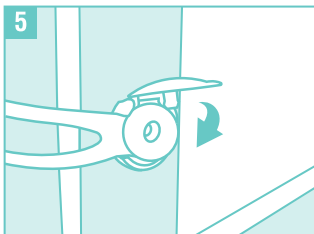

Installation

Step 1: Find best location to install.

Step 2: Wipe and dry surface clean before installation. Peel backing paper.

Step 3: Press firmly onto surface. Wait 24 hours, but could take up to 72 hours to allow adhesive to fully adhere.

Step 4: To open, lift button cover and unhook strap.

Step 5: To close, hook strap onto button catch and close button cover.

Care & Maintenance: Make sure device is securely attached and kept clean using a damp cloth. When device is no longer in use, remove by peeling it away from item and keep out of reach from children.