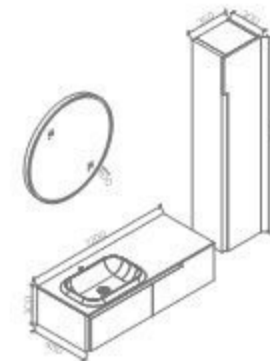

01 PELA

02 PELA

FROM TIMELESS
AESTHETIC DESIGN

Talco 1800

Lavabo: L mm 570 - P mm 360 - H mm 140
 Mobile: L mm 1800 - P mm 480 - H mm 318
 Specchio: L mm 700 - P mm 40 - H mm 700

AESTHETICISM
AND PRACTICALITY

PURE AESTHETICS

Talco 900

- Lavabo: L mm 900 - P mm 480 - H mm 25
- Mobile: L mm 900 - P mm 480 - H mm 300
- Specchio: L mm 800 - P mm 40 - H mm 800
- Pensile: L mm 350 - P mm 300 - H mm 1600

GENTLE, GROW
FROM YOUR EYES

Talco 1200 - 1

Lavabo: L mm 1200 - P mm 480 - H mm 25
Mobile: L mm 1200 - P mm 480 - H mm 300
Specchio: L 800 - P mm 40 - H mm 800
Pensile: L mm 350 - P mm 300 - H mm 1600

Talco 1200

- Lavabo: L mm 370 - P mm 370 - H mm 120
- Mobile: L mm 1200 - P mm 480 - H mm 300
- Top: L mm 1200 - P mm 480 - H mm 15
- Specchio: L mm 800 - P mm 40 - H mm 800
- Pensile: L mm 350 - P - mm 300 - H mm 1600

LINO

At a glance, it will be attracted by its elegant and stylish appearance. However, the outstanding appearance is only one side. While satisfying the visual pleasure, PEILA brings you more convenient and simple bathroom space because of its powerful storage function.