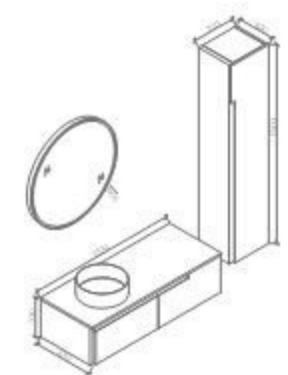

PURE AESTHETICS

Talco 900

- Lavabo: L mm 900 - P mm 480 - H mm 25
- Mobile: L mm 900 - P mm 480 - H mm 300
- Specchio: L mm 800 - P mm 40 - H mm 800
- Pensile: L mm 350 - P mm 300 - H mm 1600

GENTLE, GROW
FROM YOUR EYES

Talco 1200 - 1

Lavabo: L mm 1200 - P mm 480 - H mm 25
Mobile: L mm 1200 - P mm 480 - H mm 300
Specchio: L 800 - P mm 40 - H mm 800
Pensile: L mm 350 - P mm 300 - H mm 1600

Talco 1200

- Lavabo: L mm 370 - P mm 370 - H mm 120
- Mobile: L mm 1200 - P mm 480 - H mm 300
- Top: L mm 1200 - P mm 480 - H mm 15
- Specchio: L mm 800 - P mm 40 - H mm 800
- Pensile: L mm 350 - P - mm 300 - H mm 1600

LINO

At a glance, it will be attracted by its elegant and stylish appearance. However, the outstanding appearance is only one side. While satisfying the visual pleasure, PEILA brings you more convenient and simple bathroom space because of its powerful storage function.

FROM TIMELESS AESTHETIC DESIGN

Lino 800

Lavabo: L mm 800 - P mm 460 - H mm 10
 Mobile: L mm 800 - P mm 460 - H mm 850
 Specchio: L mm 800 - P mm 40 - H mm 600
 Pensile: L mm 150 - P mm 150 - H mm 800

Lino 1200