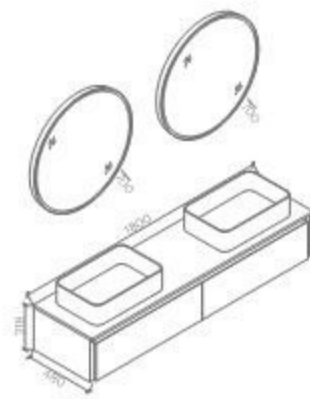

01 PELA

02 PELA

FROM TIMELESS
AESTHETIC DESIGN

Talco 1800

Lavabo: L mm 570 - P mm 360 - H mm 140
 Mobile: L mm 1800 - P mm 480 - H mm 318
 Specchio: L mm 700 - P mm 40 - H mm 700

AESTHETICISM
AND PRACTICALITY

PURE AESTHETICS

Talco 900

- Lavabo: L mm 900 - P mm 480 - H mm 25
- Mobile: L mm 900 - P mm 480 - H mm 300
- Specchio: L mm 800 - P mm 40 - H mm 800
- Pensile: L mm 350 - P mm 300 - H mm 1600

GENTLE, GROW
FROM YOUR EYES

Talco 1200 - 1

Lavabo: L mm 1200 - P mm 480 - H mm 25
Mobile: L mm 1200 - P mm 480 - H mm 300
Specchio: L 800 - P mm 40 - H mm 800
Pensile: L mm 350 - P mm 300 - H mm 1600

Talco 1200

- Lavabo: L mm 370 - P mm 370 - H mm 120
- Mobile: L mm 1200 - P mm 480 - H mm 300
- Top: L mm 1200 - P mm 480 - H mm 15
- Specchio: L mm 800 - P mm 40 - H mm 800
- Pensile: L mm 350 - P - mm 300 - H mm 1600

Luxo 800

Lavabo: L mm 800 - P mm 460 - H mm 10
Mobile: L mm 800 - P mm 460 - H mm 300
Specchio: L mm 400 - P mm 40 - H mm 1000

FROM WIDTH TO CALM

BAGNO

EVERYTHING IS SIMPLE

IMAGINATIVE DESIGN

40 PPI A

ELEGANT AND PRACTICAL
COMBINATION