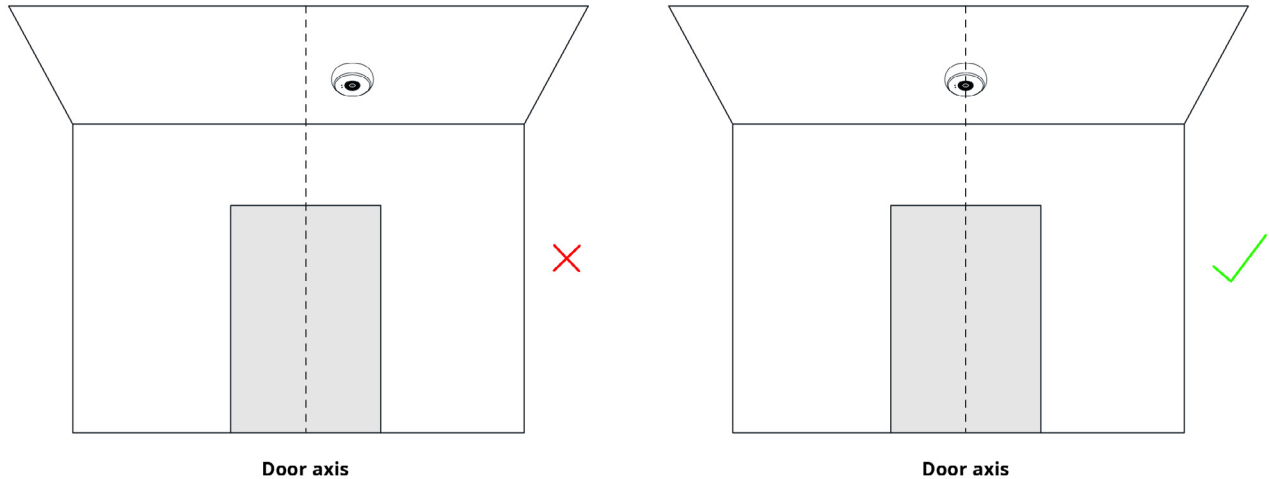

Applications

Meeting room occupancy

Washroom footfall measurement

Detailed analytics of facility use

Technical specifications

Product code	TB-PCM
Product performances	
Technology	Infrared Time-of-Flight depth sensor
Field of View	15°
Coverage area dimensions	80 x 80 cm at 3.0 m high
Installation height range	From 2.3 m up to 3.0 m
Use environment	Indoor
Counting accuracy	95% ¹
Electronics	
Power source	RJ45 (PoE IEEE 802.3af) 5.5 x 2.1 mm Jack (5 V DC ± 5% - 1 A)
Power consumption	2.5 W average (5 V power source) 3 W average (PoE power source)
LED indicators	Two LEDs
Initialization time	Approx. 15 Sec
Mechanics	
Dimensions	Ø 85.5 mm x 32.0 mm
Weight	85 g
Housing material	ABS PA-757
Color	White (extra colors on demand)
Operating temperature	0° to 35 °C
Storage temperature	-20° to 60 °C
Installation	On-ceiling mounting with provided mounting plate
Networking	
Connectivity	Gigabit ethernet Wi-Fi 802.11b/g/n
Recommended cabling	Category 6 or later
Addressing	DHCP Static IP
Local WiFi access point	192.168.4.1
Protocols	HTTP/HTTPS, MQTT/MQTTS
Outbound traffic required on port	53, 80/443, 1883/8883
Domain whitelisting	*.terabee.com
Data hosting	Cloud hosting (Datacenter in Amsterdam, Europe) Data storage for up to 2 years
Setup	Web GUI on the device and accessible by smartphone or laptop
Conformity	
Reference standard	CE, RoHS

Maximum door width of 90 cm can be monitored with the following installation heights:

Installation height (m)
2.30 (min.)
2.80 (avg.)
3.00 (max.)

Have any questions? Contact us today!

The name TERABEE® and the ® are registered trademarks in the following countries: China, European Union, France, South Korea, Switzerland, Taiwan, United Kingdom and United States.