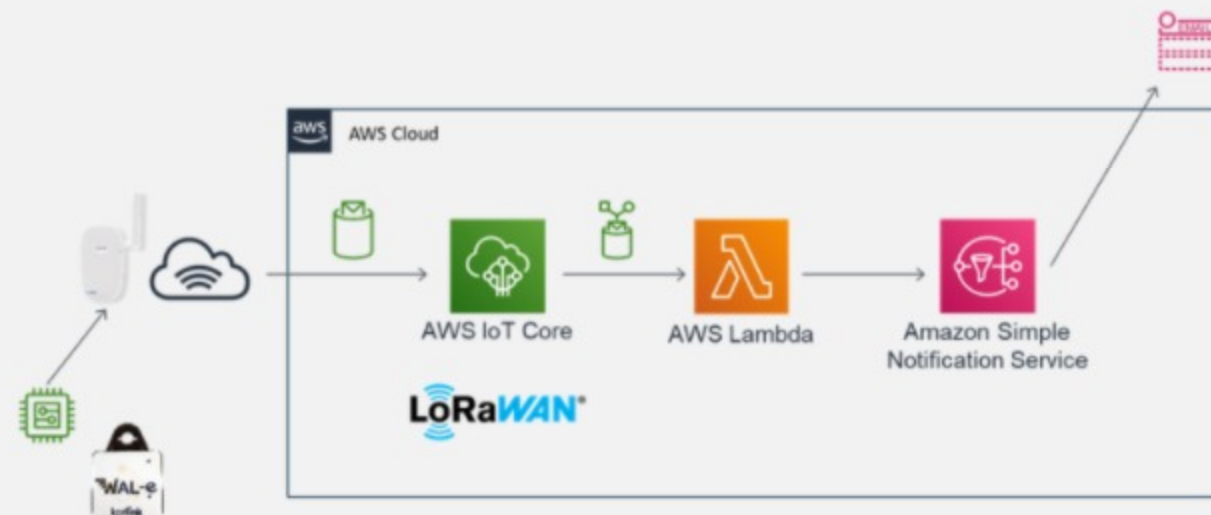

IoT value chain including the starter kit & AWS services

>> BUY NOW <<

Any questions? [Contact us](#)

RESOURCES

Whitepapers
Industry papers

NEWS & EVENTS

Blog
Awards
Events
Press Articles
Press Releases

CONTACT US

Legal terms
Site Map
Cookies