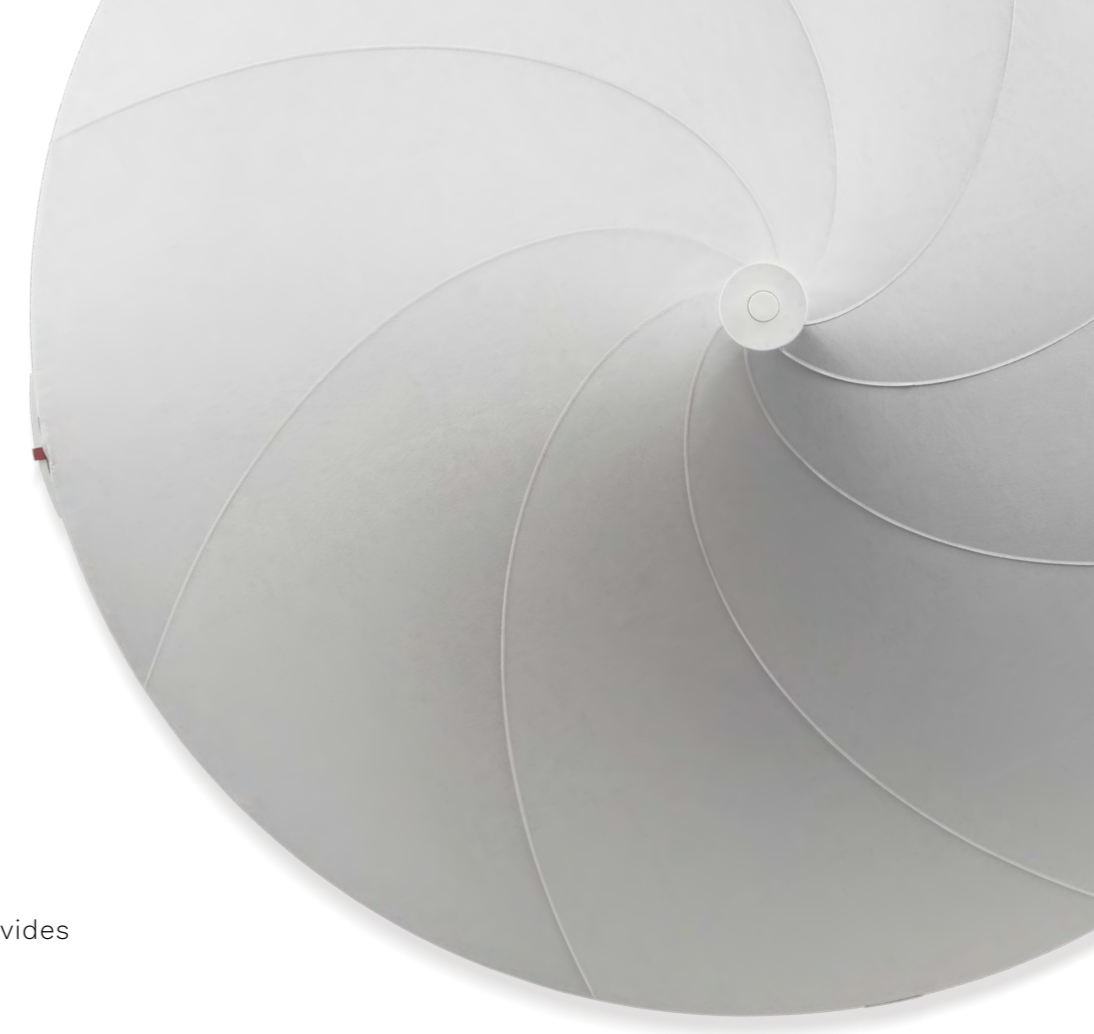

UMBRELLA FABRIC

- High strength polyester fabric
- Special Hydro technology coating provides **water, dirt and mildew resistance**
- UV color fastness: 4-5