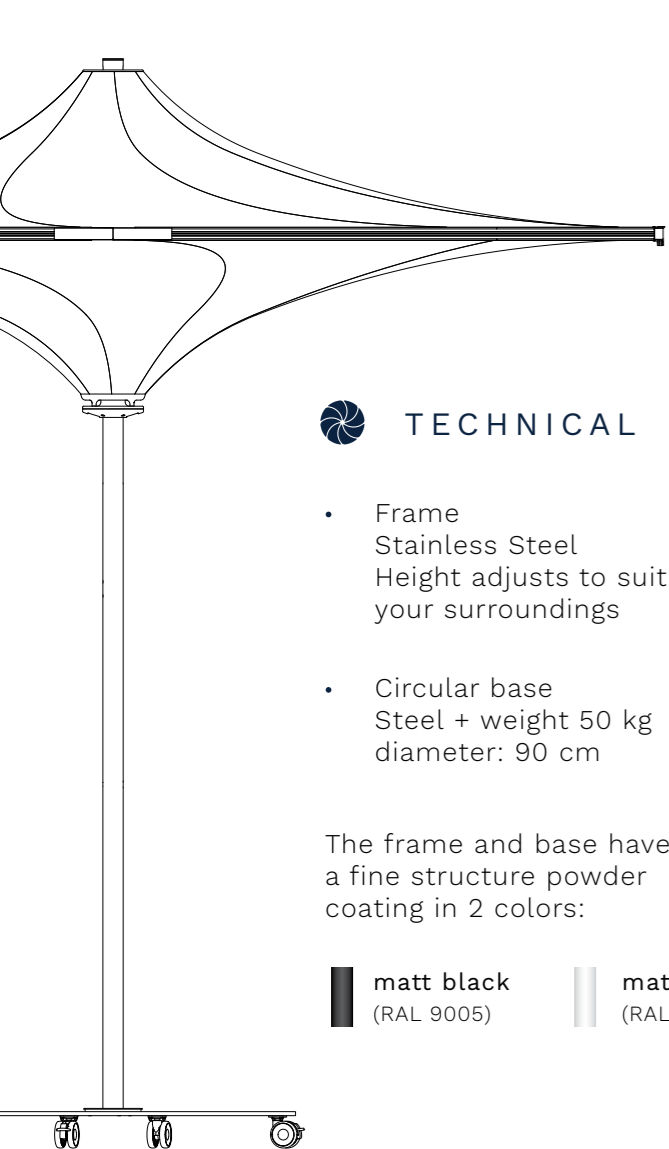

Protective cover
is available
for safe storage

Easy to move and secure in place

Remains stable in windy weather

Highest quality materials ensure outstanding functionality and durability

 TECHNICAL

- Frame
Stainless Steel
Height adjusts to suit
your surroundings
- Circular base
Steel + weight 50 kg
diameter: 90 cm

The frame and base have
a fine structure powder
coating in 2 colors:

 **matt black**
(RAL 9005)  **matt white**
(RAL 9003)

total height 270 cm

∅ 270 cm

The umbrella fabric is available in 4 colors:

 Graphite