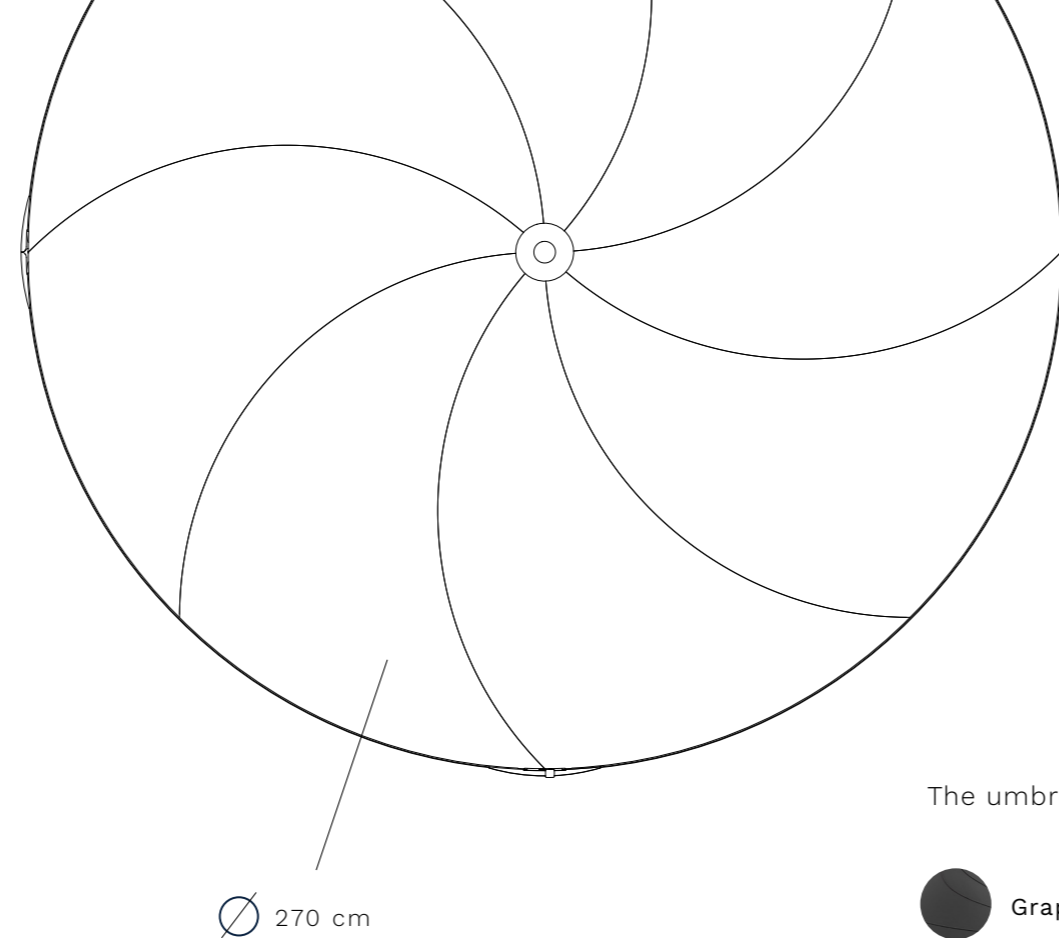

Easy to move and secure in place

Remains stable in windy weather