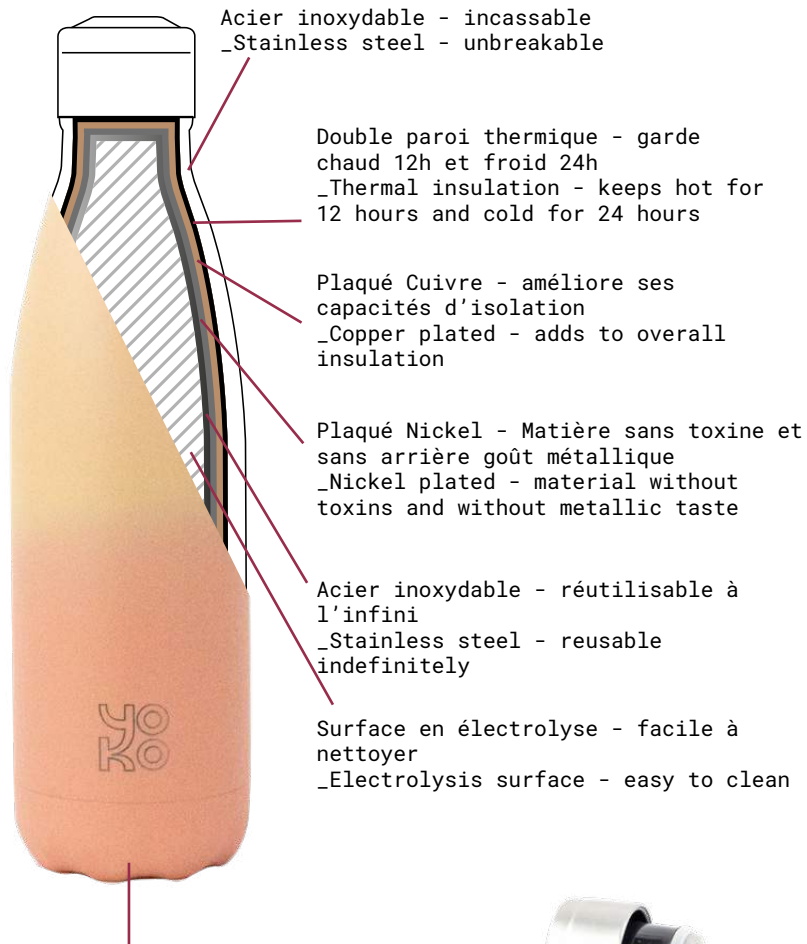

Acier inoxydable - incassable
_Stainless steel - unbreakable

Double paroi thermique - garde
chaud 12h et froid 24h
_Thermal insulation - keeps hot for
12 hours and cold for 24 hours

Plaqué Cuivre - améliore ses
capacités d'isolation
_Copper plated - adds to overall
insulation

Plaqué Nickel - Matière sans toxine et
sans arrière goût métallique
_Nickel plated - material without
toxins and without metallic taste

Acier inoxydable - réutilisable à
l'infini
_Stainless steel - reusable
indefinitely

Surface en électrolyse - facile à
nettoyer
_Electrolysis surface - easy to clean

Revêtement de haute qualité sans BPA
_High quality powder coating without
BPA

Bouchon en inox avec joint
en silicone
_Stainless steel cap with
silicone seal

Dimensions / measurements:

19,8 x 6 cm, capacité _capacity: 260ml
25,5 x 6,5 cm, capacité _capacity: 500ml
29,5 x 7,5 cm, capacité _capacity: 750ml
31,6 x 8 cm, capacité _capacity: 1000ml