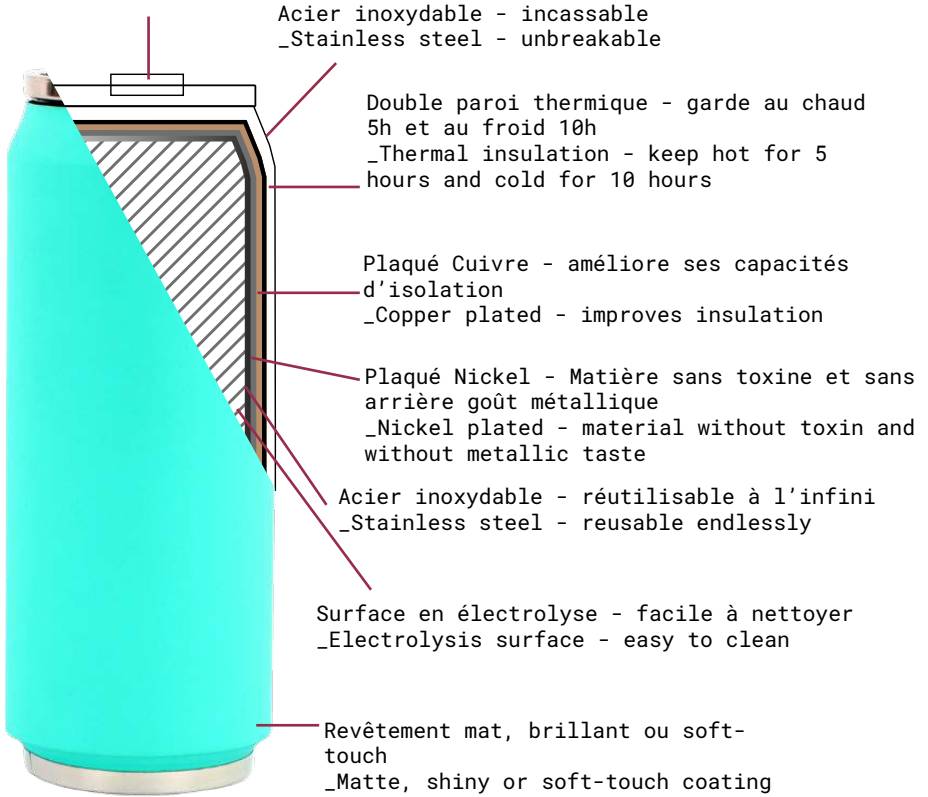

Bouchon sport avec paille intégrée
_Sport cap with straw

Dimensions _measurements :

13,5 x 6,9 cm, capacité _capacity: 280ml

19 x 6,9 cm, capacité _capacity: 500ml