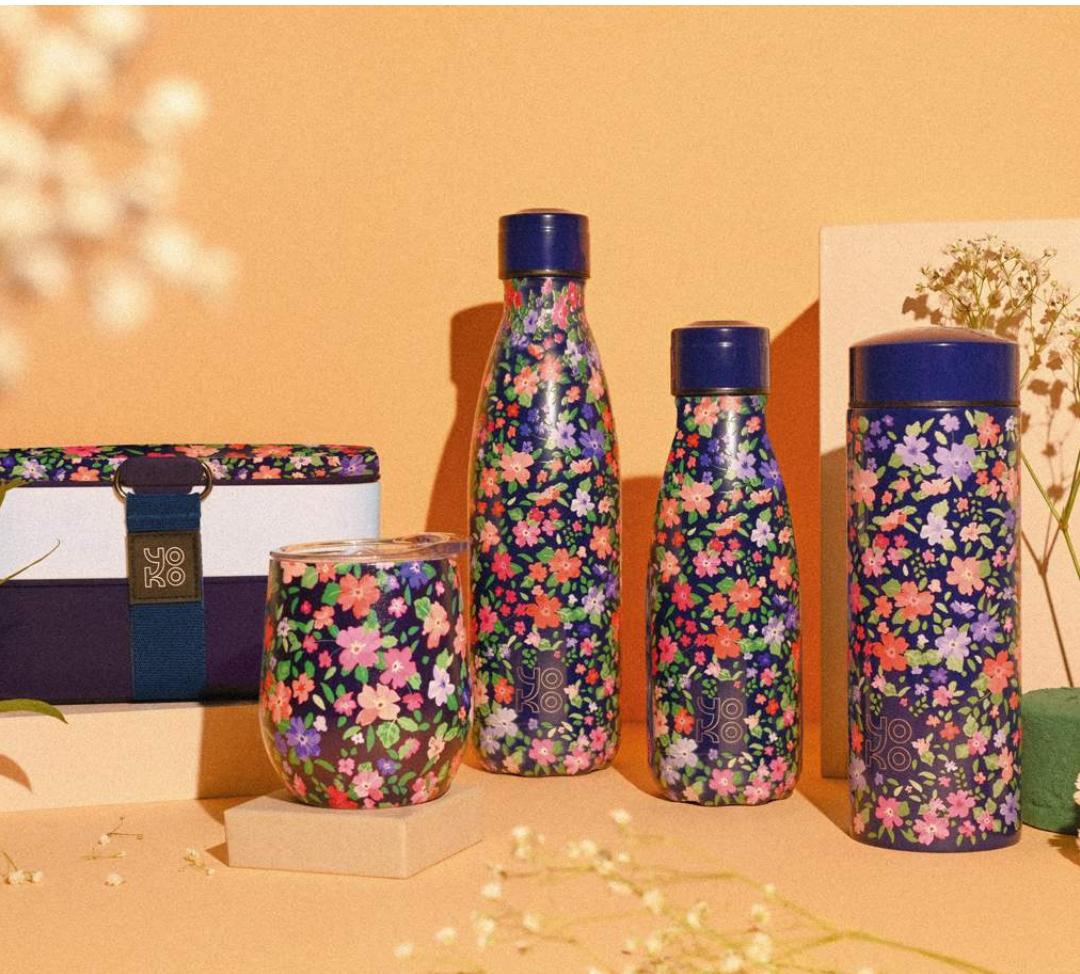

2181
Bouteille 500ml
_500ml Bottle

2182
Bouteille 260ml
_260ml Bottle

2183
Théière 350ml
_350ml Teamug

2184
Mug 250ml
_250ml Mug