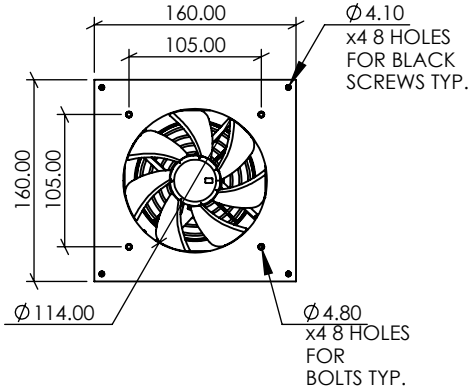

CG12025L12B2-3Y 840556091929 TWO FAN SPECIFICATIONS

DIMENSIONS:	120X120X25MM
BEARING SYSTEM:	DUAL BALL BEARING
WIRE OPTION:	3 WIRE WITH TACHOMETER, LENGTH - 762MM (30IN)
CONNECTOR OPTION:	3PIN 2510 MOLEX (FEMALE HOUSING/MALE PIN)
RATED VOLTAGE:	12 VDC
OPERATING VOLTAGE:	4.9 VDC - 13.8 VDC
RATED OPERATING CURRENT:	0.06 AMP RUNNING
RATED SPEED:	1200 ±10% RPM
AIR FLOW:	90 CFM (COMBINED)
STATIC AIR PRESSURE:	1.16 MMH2O
NOISE LEVEL:	23.4 DBA (COMBINED)
MOTOR PROTECTION TYPE:	BY IMPEDANCE WITH POLARITY PROTECTION
ENVIRONMENTAL PROTECTION:	NONE
LIFE EXPECTANCE:	67,000 HOURS AT 25°C
OPERATION TEMPERATURE:	-10°C TO +65°C
NET WEIGHT:	274G (COMBINED)
OPTIONS:	OPEN CORNERS

5

4

3

2

1

6 5 4 3 2 1

FRONT VIEW A-A

REAR VIEW B-B

SECTION C-C

4-INCH ϕ FLEXIBLE DUCTING STRETCHABLE UP TO 60 INCHES

4-INCH ϕ FLEXIBLE DUCTING COMPRESSIBLE UP TO 20 INCHES

HIGH FLEXIBILITY

COOLERGUYS

6 INCH QUIET FAN MOUNTING AND DUCTING KIT

SKU: 840556075523