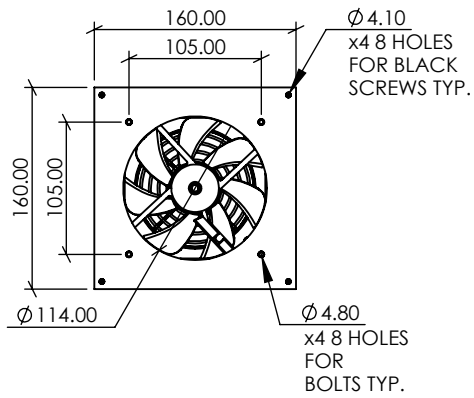

5

4

3

2

1

6 5 4 3 2 1

FRONT VIEW A-A

REAR VIEW B-B

SECTION C-C

4-INCH ϕ FLEXIBLE DUCTING STRETCHABLE UP TO 60 INCHES

4-INCH ϕ FLEXIBLE DUCTING COMPRESSIBLE UP TO 20 INCHES

HIGH FLEXIBILITY

COOLERGUYS

6 INCH QUIET FAN MOUNTING AND DUCTING KIT

SKU: 840556075523