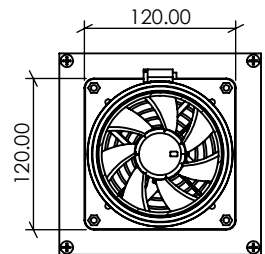

CG12025L12B2-3Y 840556091929 TWO FAN SPECIFICATIONS

DIMENSIONS:	120X120X25MM
BEARING SYSTEM:	DUAL BALL BEARING
WIRE OPTION:	3 WIRE WITH TACHOMETER, LENGTH - 762MM (30IN)
CONNECTOR OPTION:	3PIN 2510 MOLEX (FEMALE HOUSING/MALE PIN)
RATED VOLTAGE:	12 VDC
OPERATING VOLTAGE:	4.9 VDC - 13.8 VDC
RATED OPERATING CURRENT:	0.06 AMP RUNNING
RATED SPEED:	1200 ±10% RPM
AIR FLOW:	90 CFM (COMBINED)
STATIC AIR PRESSURE:	1.16 MMH2O
NOISE LEVEL:	23.4 DBA (COMBINED)
MOTOR PROTECTION TYPE:	BY IMPEDANCE WITH POLARITY PROTECTION
ENVIRONMENTAL PROTECTION:	NONE
LIFE EXPECTANCE:	67,000 HOURS AT 25°C
OPERATION TEMPERATURE:	-10°C TO +65°C
NET WEIGHT:	274G (COMBINED)
OPTIONS:	OPEN CORNERS

5

4

3

2

1

6 5 4 3 2 1

FRONT VIEW A-A

REAR VIEW B-B

SECTION C-C

4-INCH ϕ FLEXIBLE DUCTING STRETCHABLE UP TO 60 INCHES

4-INCH ϕ FLEXIBLE DUCTING COMPRESSIBLE UP TO 20 INCHES

HIGH FLEXIBILITY

COOLERGUYS

6 INCH QUIET FAN MOUNTING AND DUCTING KIT

SKU: 840556075523