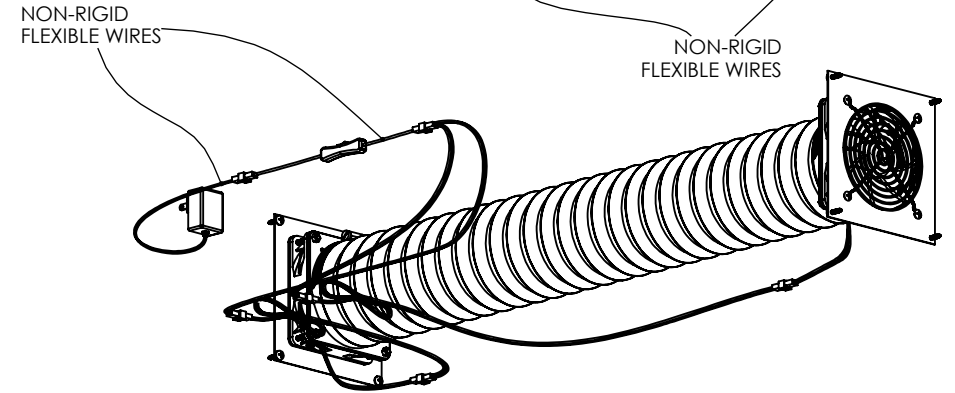

D

D

ITEM NO.	SKU	TITLE	DESCRIPTION	QTY.
1			120X120X25MM 3 PIN CONNECTOR LOW SPEED FAN	
2	840556091929	COOLERGUY'S 120X120X25MM 3 PIN FAN CG12025L12B2-3Y	3-PIN 2510 MOLEX (FEMALE HOUSING/MALE PIN) CONNECTOR	2
3			3 WIRE WITH TACHOMETER, LENGTH - 762MM(30IN)	
4	840556094470	COOLERGUY'S SINGLE 120mm FAN BRACKET-BLACK POWDER COATED METAL	BLACK POWDER COATED METAL BRACKET FOR 120mm FANS	2
5	840556082705	120MM BLACK FAN FINGER GRILL	GUARD GRILLS FOR 120mm FANS	2
6	840556072294	COOLERGUY'S FAN POWER SUPPLY 100-240V AC TO 12V DC 1A OUTPUT 3PIN OR 4PIN PWM CONNECTOR	COOLERGUY'S FAN POWER SUPPLY 100-240V AC TO 12V DC 1A OUTPUT 3PIN OR 4PIN PWM CONNECTOR	1
7			STANDARD 3PIN OR 4PIN CONNECTOR	
8			1.5M(60IN) LEAD CABLE	
9	840556074120	DOUBLE SIDE PVC 4" FLEX DUCT BLACK LONG D4"X60", 1500mm	DOUBLE SIDE PVC 4" FLEX DUCT BLACK LONG D4"X60", 1500mm	1
10	840556073871	120/92mm FAN END CAP SHROUD TO 4"	END CAP FOR 120mm AND 92mm FAN SHROUD TO 4"	2
11	840556073925	91-114MMØ STAINLESS STEEL AIR CLAMP ADS-304 FOR D4"	91-114MMØ STAINLESS STEEL AIR CLAMP ADJUSTABLE TO 91-114MMØ	2
12	840556097976	COOLERGUY'S ANTI-VIBRATION RUBBER FAN GASKET	COOLERGUY'S 120mm GASKET PREVENTS NOISE AND MOVEMENTS OF EQUIPMENTS	4
13	840556100348	(1 - 4 PACKS) BOLTS(MACHINE SCREW) 40MM AND NUTS M4	(1 - 4 PACKS) BOLTS(MACHINE SCREW) 40MM AND NUTS M4	2
14			M4 NUT	
15	840556101895	3 PIN FAN CABLE EXTENSION 72 INCHES	STANDARD 3PIN FAN CONNECTOR	2
16			CABLE EXTENSION 72IN RIBBON	2
17			3-PIN 2510 MOLEX (FEMALE HOUSING/MALE PIN) CONNECTOR	2
18	840556104162	3 PIN Y SPLITTER ALL BLACK RIBBON	3-PIN 2510 MOLEX (FEMALE HOUSING/MALE PIN)	1
19			STANDARD 3 PIN CONNECTORS	2
20			LENGTH: 6IN, COLOR: BLACK, STYLE: RIBBON	1
21	840556072409	COOLERGUY'S 3PIN ON/OFF SWITCH (FOR 3PIN OR PWM FANS)	ON/OFF SWITCH	1
22			STANDARD 3PIN OR 4PIN FAN CONNECTOR	
23			3-PIN 2510 MOLEX (FEMALE HOUSING/MALE PIN) CONNECTOR	1
24			13 INCHES CABLE	
25	840556092575	BLACK MOUNTING SCREWS FOR CABINET BRACKET: #6-13 X 5/8"	BLACK MOUNTING SCREWS FOR CABINET BRACKET: #6-13 X 5/8"	8