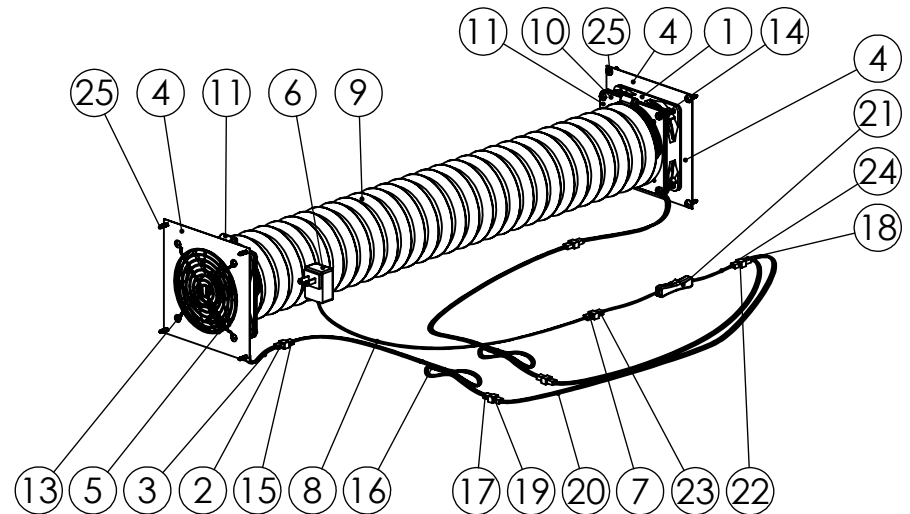

COOLERGUY'S

6 INCH QUIET FAN MOUNTING AND DUCTING KIT

SKU: 840556075523

A4

SCALE: NTS

SHEET 3 OF 4

ITEM NO.	SKU	TITLE	DESCRIPTION	QTY.
1	840556091929	COOLERGUY'S 120X120X25MM 3 PIN FAN CG12025L12B2-3Y	120X120X25MM 3 PIN CONNECTOR LOW SPEED FAN	2
2			3-PIN 2510 MOLEX (FEMALE HOUSING/MALE PIN) CONNECTOR	
3			3 WIRE WITH TACHOMETER, LENGTH - 762MM(30IN)	
4	840556094470	COOLERGUY'S SINGLE 120mm FAN BRACKET-BLACK POWDER COATED METAL	BLACK POWDER COATED METAL BRACKET FOR 120mm FANS	2
5	840556082705	120MM BLACK FAN FINGER GRILL	GUARD GRILLS FOR 120mm FANS	2
6	840556072294	COOLERGUY'S FAN POWER SUPPLY 100-240V AC TO 12V DC 1A OUTPUT 3PIN OR 4PIN PWM CONNECTOR	COOLERGUY'S FAN POWER SUPPLY 100-240V AC TO 12V DC 1A OUTPUT 3PIN OR 4PIN PWM CONNECTOR	1
7			STANDARD 3PIN OR 4PIN CONNECTOR	
8			1.5M(60IN) LEAD CABLE	
9	840556074120	DOUBLE SIDE PVC 4" FLEX DUCT BLACK LONG D4"X60", 1500mm	DOUBLE SIDE PVC 4" FLEX DUCT BLACK LONG D4"X60", 1500mm	1
10	840556073871	120/92mm FAN END CAP SHROUD TO 4"	END CAP FOR 120mm AND 92mm FAN SHROUD TO 4"	2
11	840556073925	91-114MMØ STAINLESS STEEL AIR CLAMP ADS-304 FOR D4"	91-114MMØ STAINLESS STEEL AIR CLAMP ADJUSTABLE TO 91-114MMØ	2
12	840556097976	COOLERGUY'S ANTI-VIBRATION RUBBER FAN GASKET	COOLERGUY'S 120mm GASKET PREVENTS NOISE AND MOVEMENTS OF EQUIPMENTS	4
13	840556100348	(1 - 4 PACKS) BOLTS(MACHINE SCREW) 40MM AND NUTS M4	(1 - 4 PACKS) BOLTS(MACHINE SCREW) 40MM AND NUTS M4	2
14			M4 NUT	
15	840556101895	3 PIN FAN CABLE EXTENSION 72 INCHES	STANDARD 3PIN FAN CONNECTOR	2
16			CABLE EXTENSION 72IN RIBBON	2
17			3-PIN 2510 MOLEX (FEMALE HOUSING/MALE PIN) CONNECTOR	2
18	840556104162	3 PIN Y SPLITTER ALL BLACK RIBBON	3-PIN 2510 MOLEX (FEMALE HOUSING/MALE PIN)	1
19			STANDARD 3 PIN CONNECTORS	2
20			LENGTH: 6IN, COLOR: BLACK, STYLE: RIBBON	1
21	840556072409	COOLERGUY'S 3PIN ON/OFF SWITCH (FOR 3PIN OR PWM FANS)	ON/OFF SWITCH	1
22			STANDARD 3PIN OR 4PIN FAN CONNECTOR	1
23			3-PIN 2510 MOLEX (FEMALE HOUSING/MALE PIN) CONNECTOR	
24			13 INCHES CABLE	
25	840556092575	BLACK MOUNTING SCREWS FOR CABINET BRACKET: #6-13 X 5/8"	BLACK MOUNTING SCREWS FOR CABINET BRACKET: #6-13 X 5/8"	8