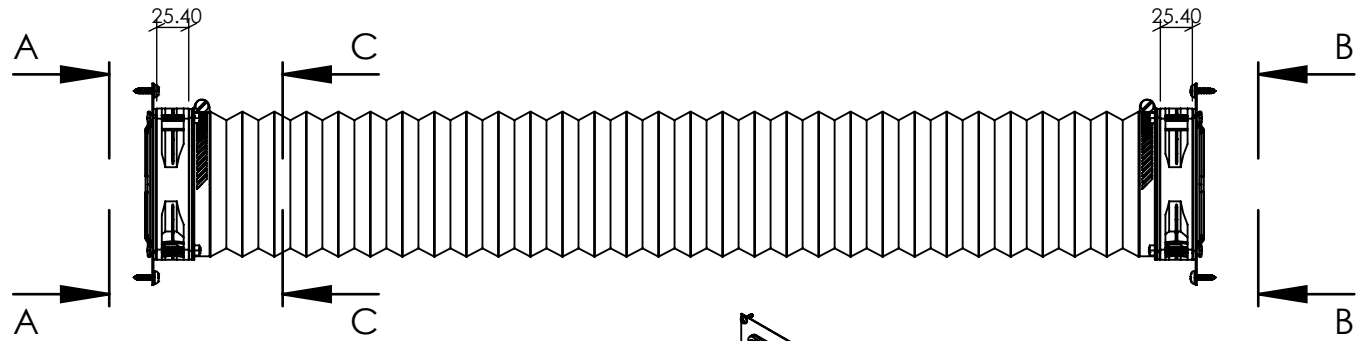

SECTION C-C

4-INCH ϕ FLEXIBLE DUCTING STRETCHABLE UP TO 60 INCHES

4-INCH ϕ FLEXIBLE DUCTING COMPRESSIBLE UP TO 20 INCHES

HIGH FLEXIBILITY

COOLERGUYS

6 INCH QUIET FAN MOUNTING AND DUCTING KIT

SKU: 840556075523

A4

SCALE: NTS

SHEET 2 OF 4

6 5 4 3 2 1

D
C
B
A

D
C
B
A