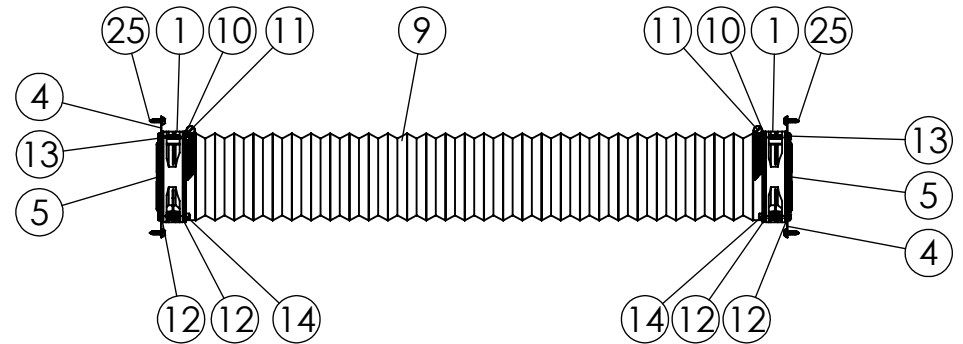

COOLERGUY'S

6 INCH QUIET FAN MOUNTING AND DUCTING KIT

SKU: 840556075523

A4

SCALE: NTS

SHEET 3 OF 4

ITEM NO.	SKU	TITLE	DESCRIPTION	QTY.
1	840556091929	COOLERGUY'S 120X120X25MM 3 PIN FAN CG12025L12B2-3Y	120X120X25MM 3 PIN CONNECTOR LOW SPEED FAN	2
2			3-PIN 2510 MOLEX (FEMALE HOUSING/MALE PIN) CONNECTOR	
3			3 WIRE WITH TACHOMETER, LENGTH - 762MM(30IN)	
4	840556094470	COOLERGUY'S SINGLE 120mm FAN BRACKET-BLACK POWDER COATED METAL	BLACK POWDER COATED METAL BRACKET FOR 120mm FANS	2
5	840556082705	120MM BLACK FAN FINGER GRILL	GUARD GRILLS FOR 120mm FANS	2
6	840556072294	COOLERGUY'S FAN POWER SUPPLY 100-240V AC TO 12V DC 1A OUTPUT 3PIN OR 4PIN PWM CONNECTOR	COOLERGUY'S FAN POWER SUPPLY 100-240V AC TO 12V DC 1A OUTPUT 3PIN OR 4PIN PWM CONNECTOR	1
7			STANDARD 3PIN OR 4PIN CONNECTOR	
8			1.5M(60IN) LEAD CABLE	
9	840556074120	DOUBLE SIDE PVC 4" FLEX DUCT BLACK LONG D4"X60", 1500mm	DOUBLE SIDE PVC 4" FLEX DUCT BLACK LONG D4"X60", 1500mm	1
10	840556073871	120/92mm FAN END CAP SHROUD TO 4"	END CAP FOR 120mm AND 92mm FAN SHROUD TO 4"	2
11	840556073925	91-114MMØ STAINLESS STEEL AIR CLAMP ADS-304 FOR D4"	91-114MMØ STAINLESS STEEL AIR CLAMP ADJUSTABLE TO 91-114MMØ	2
12	840556097976	COOLERGUY'S ANTI-VIBRATION RUBBER FAN GASKET	COOLERGUY'S 120mm GASKET PREVENTS NOISE AND MOVEMENTS OF EQUIPMENTS	4
13	840556100348	(1 - 4 PACKS) BOLTS(MACHINE SCREW) 40MM AND NUTS M4	(1 - 4 PACKS) BOLTS(MACHINE SCREW) 40MM AND NUTS M4	2
14			M4 NUT	
15	840556101895	3 PIN FAN CABLE EXTENSION 72 INCHES	STANDARD 3PIN FAN CONNECTOR	2
16			CABLE EXTENSION 72IN RIBBON	2
17			3-PIN 2510 MOLEX (FEMALE HOUSING/MALE PIN) CONNECTOR	2
18	840556104162	3 PIN Y SPLITTER ALL BLACK RIBBON	3-PIN 2510 MOLEX (FEMALE HOUSING/MALE PIN)	1
19			STANDARD 3 PIN CONNECTORS	2
20			LENGTH: 6IN, COLOR: BLACK, STYLE: RIBBON	1
21	840556072409	COOLERGUY'S 3PIN ON/OFF SWITCH (FOR 3PIN OR PWM FANS)	ON/OFF SWITCH	1
22			STANDARD 3PIN OR 4PIN FAN CONNECTOR	1
23			3-PIN 2510 MOLEX (FEMALE HOUSING/MALE PIN) CONNECTOR	
24			13 INCHES CABLE	
25	840556092575	BLACK MOUNTING SCREWS FOR CABINET BRACKET: #6-13 X 5/8"	BLACK MOUNTING SCREWS FOR CABINET BRACKET: #6-13 X 5/8"	8