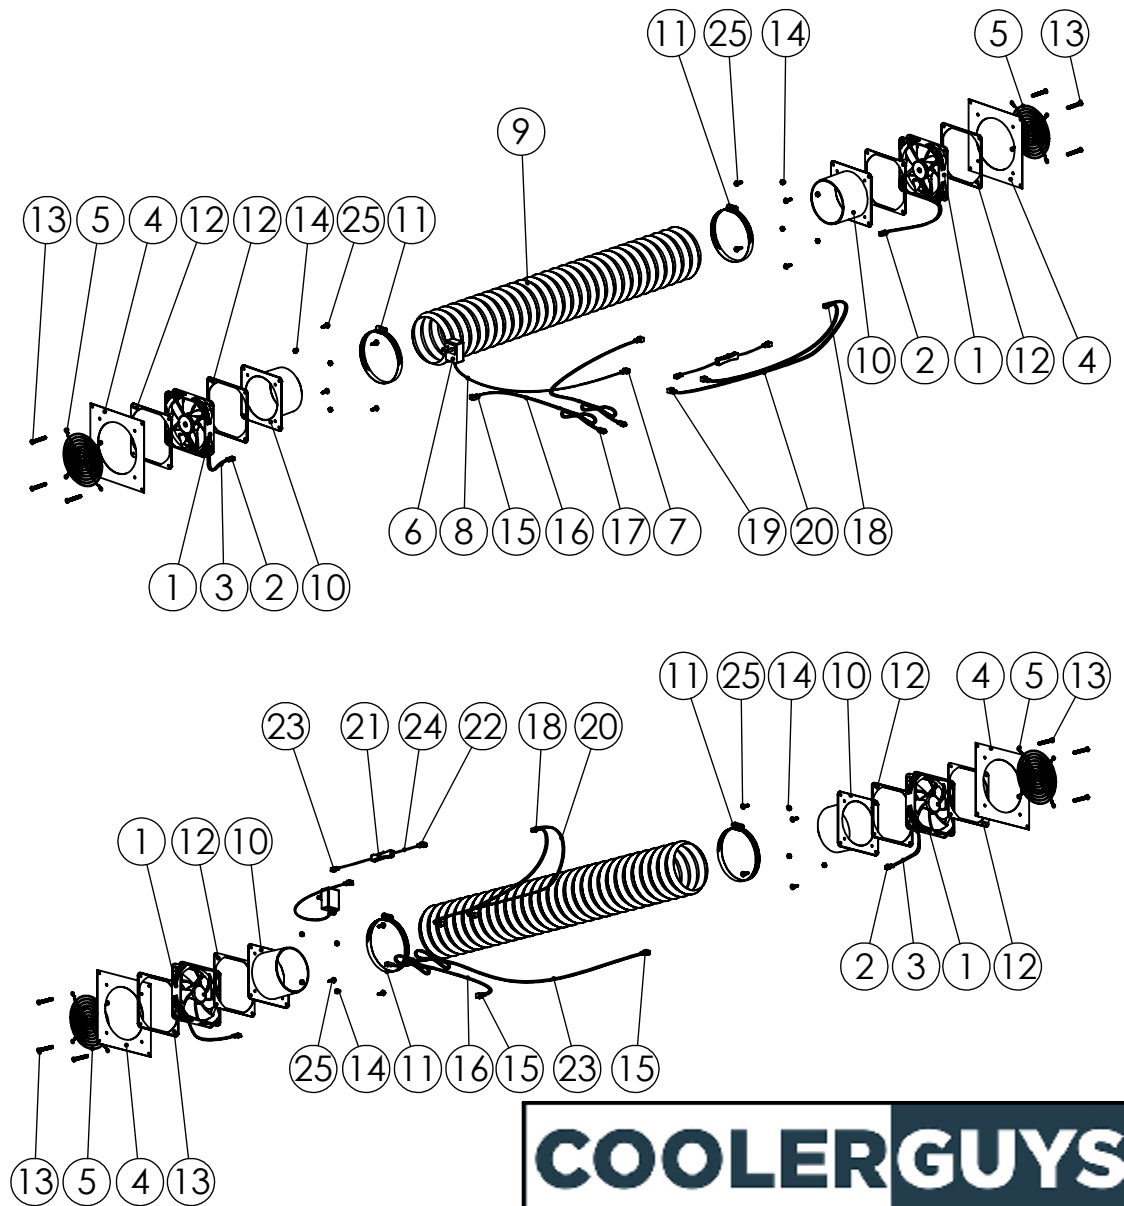

A4

SCALE: NTS

SHEET 2 OF 4

6 5 4 3 2 1

D
C
B
A

D
C
B
A

ITEM NO.	SKU	TITLE	DESCRIPTION	QTY.
1	840556091929	COOLERGUY'S 120X120X25MM 3 PIN FAN CG12025L12B2-3Y	120X120X25MM 3 PIN CONNECTOR LOW SPEED FAN	2
2			3-PIN 2510 MOLEX (FEMALE HOUSING/MALE PIN) CONNECTOR	
3			3 WIRE WITH TACHOMETER, LENGTH - 762MM(30IN)	
4	840556094470	COOLERGUY'S SINGLE 120mm FAN BRACKET-BLACK POWDER COATED METAL	BLACK POWDER COATED METAL BRACKET FOR 120mm FANS	2
5	840556082705	120MM BLACK FAN FINGER GRILL	GUARD GRILLS FOR 120mm FANS	2
6	840556072294	COOLERGUY'S FAN POWER SUPPLY 100-240V AC TO 12V DC 1A OUTPUT 3PIN OR 4PIN PWM CONNECTOR	COOLERGUY'S FAN POWER SUPPLY 100-240V AC TO 12V DC 1A OUTPUT 3PIN OR 4PIN PWM CONNECTOR	1
7			STANDARD 3PIN OR 4PIN CONNECTOR	
8			1.5M(60IN) LEAD CABLE	
9	840556074120	DOUBLE SIDE PVC 4" FLEX DUCT BLACK LONG D4"X60", 1500mm	DOUBLE SIDE PVC 4" FLEX DUCT BLACK LONG D4"X60", 1500mm	1
10	840556073871	120/92mm FAN END CAP SHROUD TO 4"	END CAP FOR 120mm AND 92mm FAN SHROUD TO 4"	2
11	840556073925	91-114MMØ STAINLESS STEEL AIR CLAMP ADS-304 FOR D4"	91-114MMØ STAINLESS STEEL AIR CLAMP ADJUSTABLE TO 91-114MMØ	2
12	840556097976	COOLERGUY'S ANTI-VIBRATION RUBBER FAN GASKET	COOLERGUY'S 120mm GASKET PREVENTS NOISE AND MOVEMENTS OF EQUIPMENTS	4
13	840556100348	(1 - 4 PACKS) BOLTS(MACHINE SCREW) 40MM AND NUTS M4	(1 - 4 PACKS) BOLTS(MACHINE SCREW) 40MM AND NUTS M4	2
14			M4 NUT	
15	840556101895	3 PIN FAN CABLE EXTENSION 72 INCHES	STANDARD 3PIN FAN CONNECTOR	2
16			CABLE EXTENSION 72IN RIBBON	2
17			3-PIN 2510 MOLEX (FEMALE HOUSING/MALE PIN) CONNECTOR	2
18	840556104162	3 PIN Y SPLITTER ALL BLACK RIBBON	3-PIN 2510 MOLEX (FEMALE HOUSING/MALE PIN)	1
19			STANDARD 3 PIN CONNECTORS	2
20			LENGTH: 6IN, COLOR: BLACK, STYLE: RIBBON	1
21	840556072409	COOLERGUY'S 3PIN ON/OFF SWITCH (FOR 3PIN OR PWM FANS)	ON/OFF SWITCH	1
22			STANDARD 3PIN OR 4PIN FAN CONNECTOR	1
23			3-PIN 2510 MOLEX (FEMALE HOUSING/MALE PIN) CONNECTOR	
24			13 INCHES CABLE	
25	840556092575	BLACK MOUNTING SCREWS FOR CABINET BRACKET: #6-13 X 5/8"	BLACK MOUNTING SCREWS FOR CABINET BRACKET: #6-13 X 5/8"	8