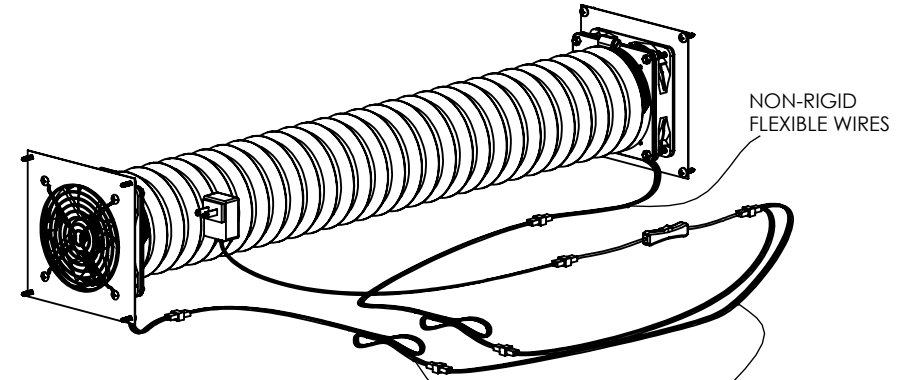

CG12025L12B2-3Y 840556091929 TWO FAN SPECIFICATIONS

DIMENSIONS:	120X120X25MM
BEARING SYSTEM:	DUAL BALL BEARING
WIRE OPTION:	3 WIRE WITH TACHOMETER, LENGTH - 762MM (30IN)
CONNECTOR OPTION:	3PIN 2510 MOLEX (FEMALE HOUSING/MALE PIN)
RATED VOLTAGE:	12 VDC
OPERATING VOLTAGE:	4.9 VDC - 13.8 VDC
RATED OPERATING CURRENT:	0.06 AMP RUNNING
RATED SPEED:	1200 ±10% RPM
AIR FLOW:	90 CFM (COMBINED)
STATIC AIR PRESSURE:	1.16 MMH2O
NOISE LEVEL:	23.4 DBA (COMBINED)
MOTOR PROTECTION TYPE:	BY IMPEDANCE WITH POLARITY PROTECTION
ENVIRONMENTAL PROTECTION:	NONE
LIFE EXPECTANCE:	67,000 HOURS AT 25°C
OPERATION TEMPERATURE:	-10°C TO +65°C
NET WEIGHT:	274G (COMBINED)
OPTIONS:	OPEN CORNERS