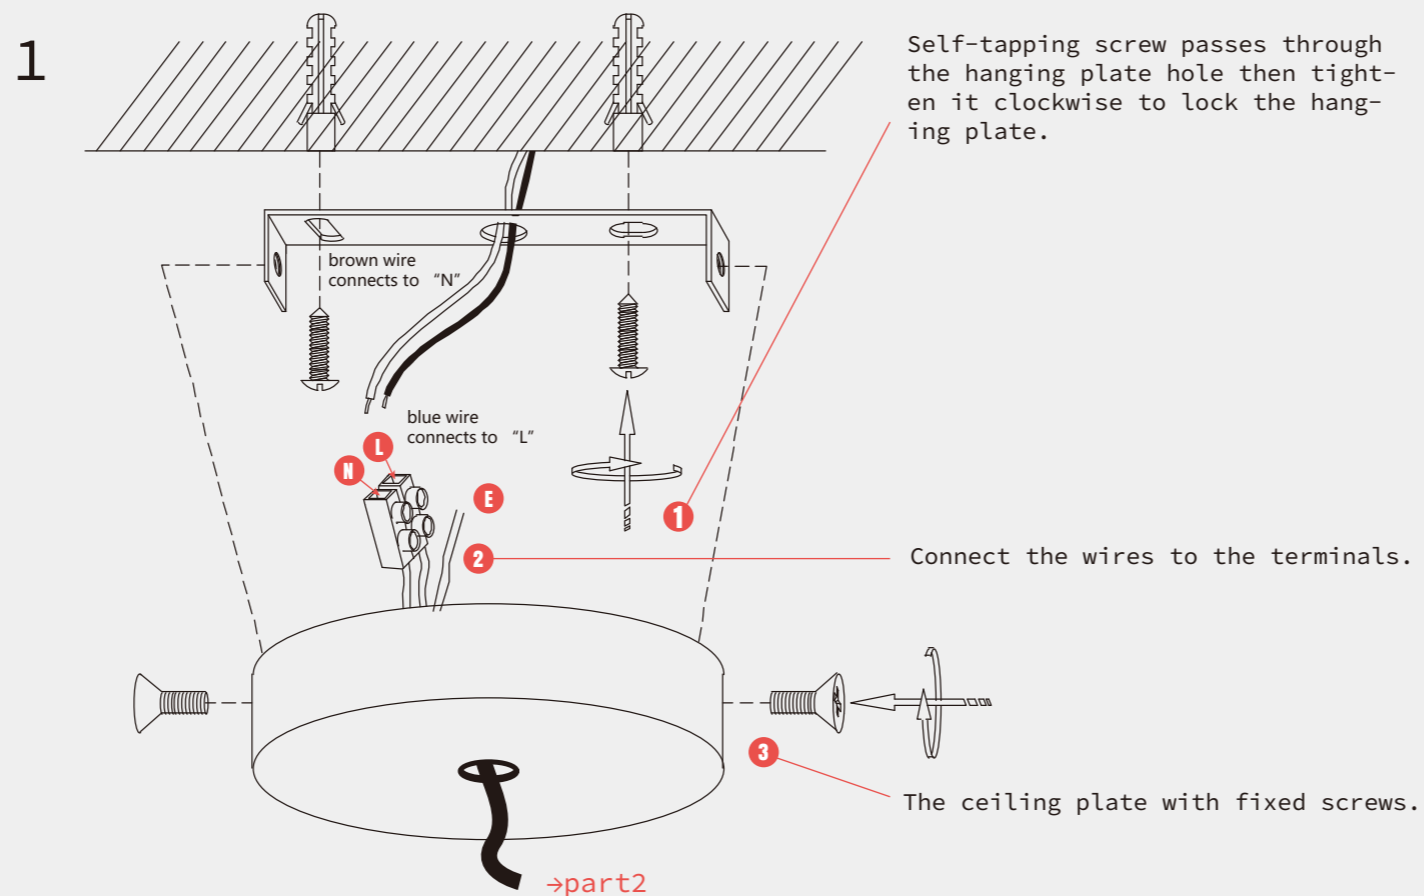

Installation Instructions

Medieval Iron Retro Single Head Bauhaus Pendant Light

THE LAMP INSTRUCTION

Maintenance	Precautions
1.Voltage/Frequency:110-240V 50HZ/E26:Max.40W.	Keep the lighting away from acidic chemical solvents to avoid damage.
2.Please wear gloves when install.	
3.Don't install it on the moist ceiling.	Tip
4.Turn off the power before cleaning out.	Please follow the instructions then install the parts in the correct order.
5.Please wash with the sanitizer without corrosivity.	