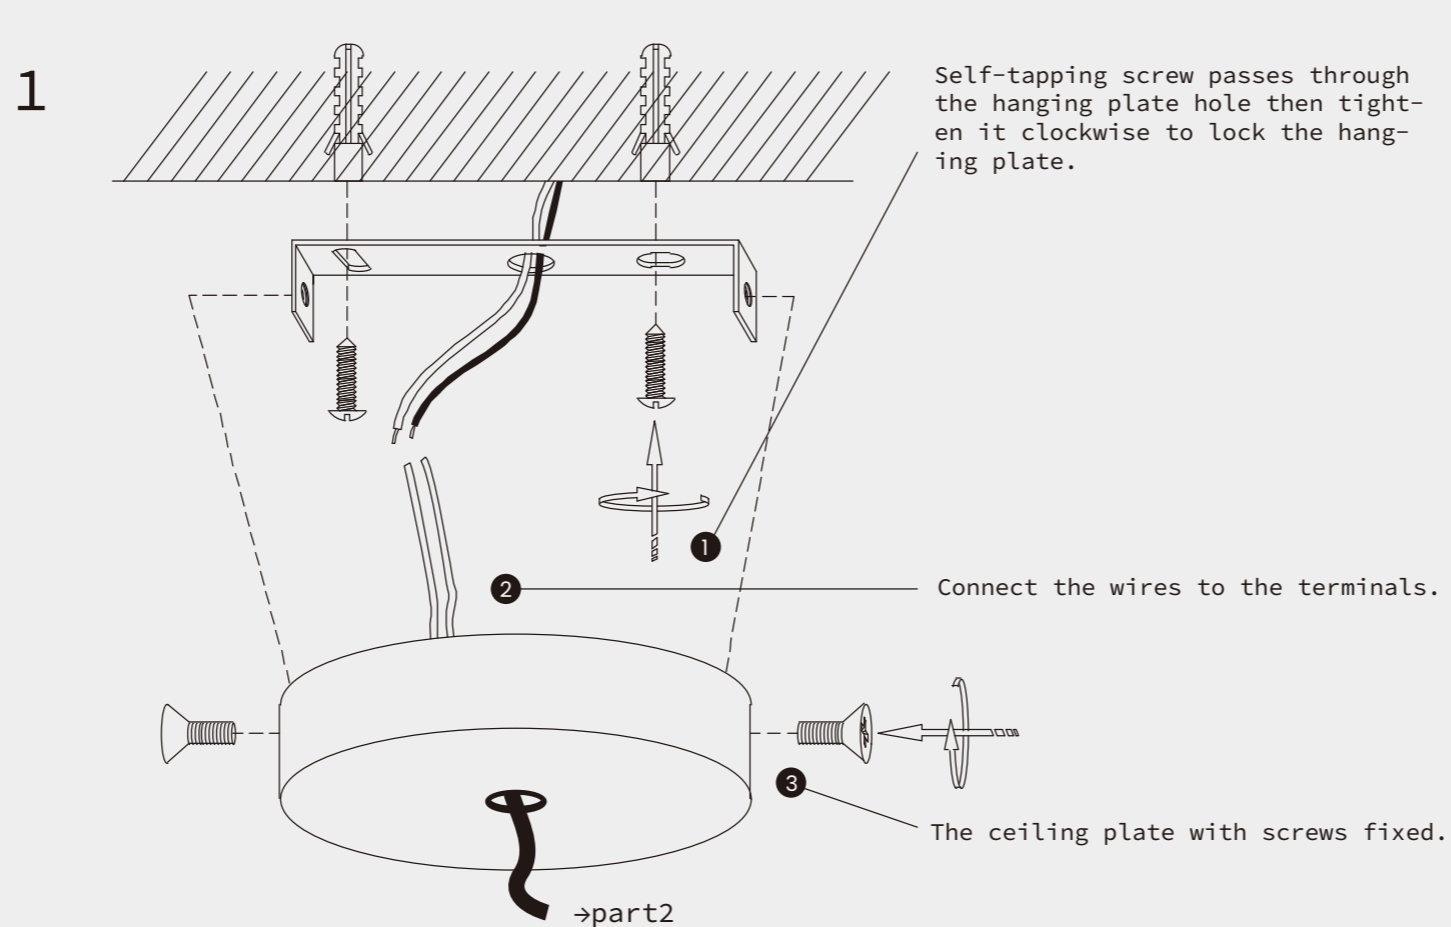

Installation Instructions

Art Deco Milk White Glass
Pendant Light For Kitchen Island

PL0541

THE LAMP INSTRUCTION

Nbjoufobodf	Qsfdvujpot
2/Wpmubhf;221.351W	Lffq!uif!mjhiujoh!bxbz!gspn!bdjemd!difnjdbm!tpmwfout! up!bwpje!ebnbhf/
3/Qmfbt!xfbs!hmpwft!xifo!jotubmm/	Ujq
4/Epo(u!jotubmm!ju!po!uif!npjtu!dfjmjoh/	Qmfbt!gpmmpx!uif!jotusvdujpot!uifo!jotubmm!uif!qbsut!jo uif!dpssdu!psefs/
5/Uvso!pgg!uif!qpxfs!cfgpsf!dmfbojoh!pvu/	
6/Qmfbt!xbti!xjui!uif!tbojuj!fs!xjuipvu!dpssptjwjuz/	