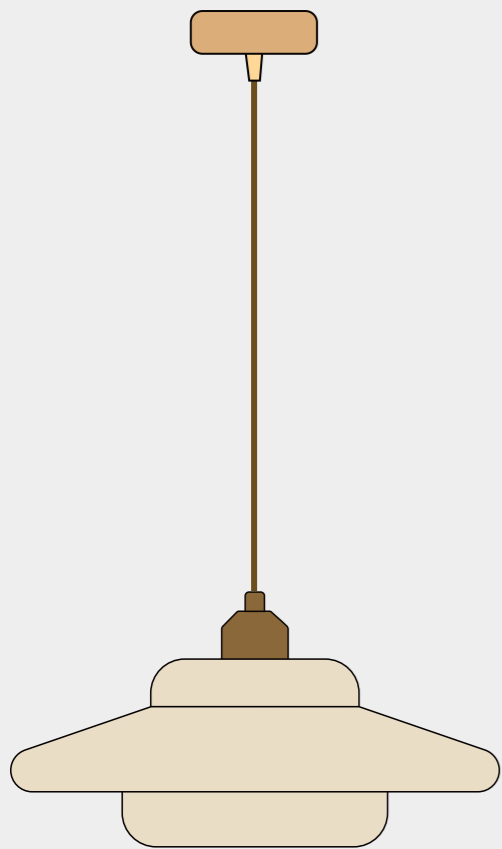

Installation Instructions

Art Deco Milk White Glass
Pendant Light For Kitchen Island

PL0541

THE LAMP INSTRUCTION

Nbjoufobodf	Qsfdvujpot
2/Wpmubhf;221.351W	Lffq!uif!mjhiujoh!bxbz!gspn!bdjemd!difnjdbm!tpmwfout! up!bwpje!ebnbhf/
3/Qmfbt!xfbs!hmpwft!xifo!jotubmm/	Ujq
4/Epo(u!jotubmm!ju!po!uif!npjtu!dfjmjoh/	Qmfbt!gpmmpx!uif!jotusvdujpot!uifo!jotubmm!uif!qbsut!jo uif!dpssdu!psefs/
5/Uvso!pgg!uif!qpxfs!cfgpsf!dmfbojoh!pvu/	
6/Qmfbt!xbti!xjui!uif!tbojuj!fs!xjuipvu!dpssptjwjuz/	

Tighen the bulb