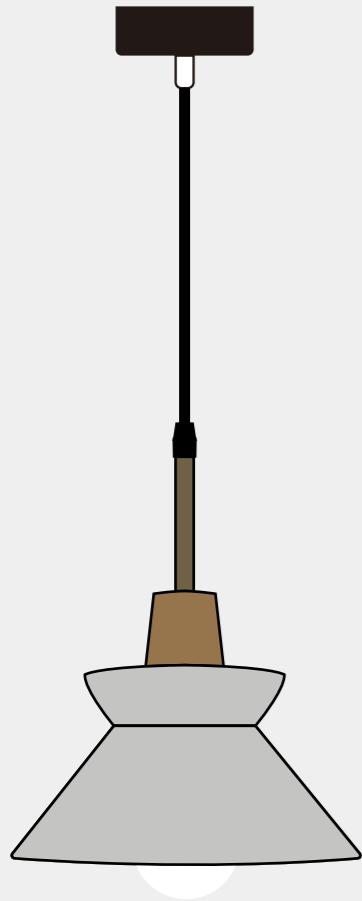

# Installation Instructions

Nordic Hanging Lighting With Shade Aluminum Single Head Pendant Light