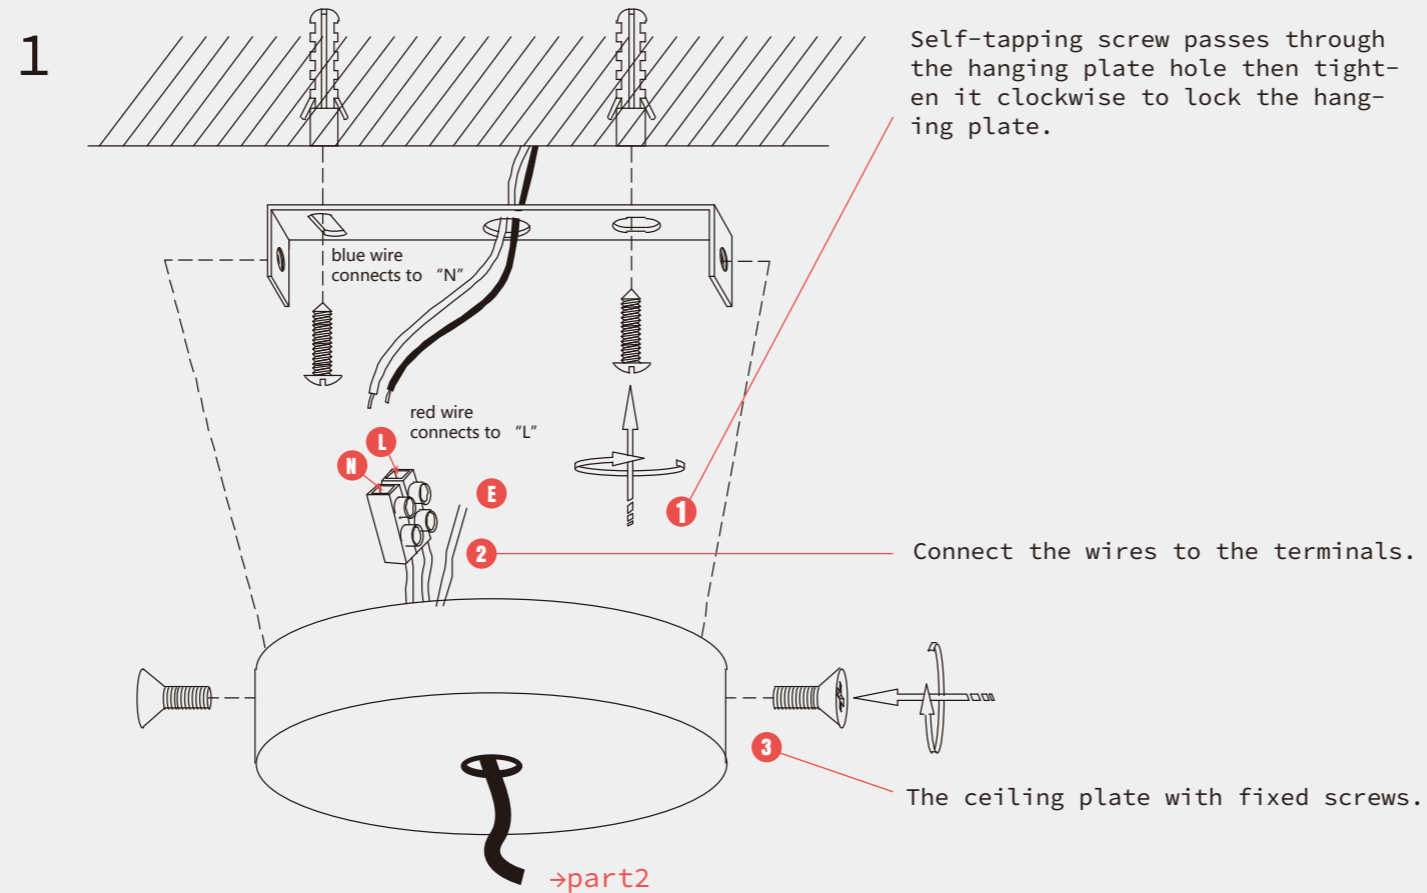

# Installation Instructions

Nordic Hanging Lighting With Shade Aluminum Single Head Pendant Light

## THE LAMP INSTRUCTION

Maintenance	Precautions
1.Voltage:110-240V	Keep the lighting away from acidic chemical solvents to avoid damage.
2.Please wear gloves when install.	
3.Don't install it on the moist ceiling.	<b>Tip</b>
4.Turn off the power before cleaning out.	Please follow the instructions then install the parts in the correct order.
5.Please wash with the sanitizer without corrosivity.	