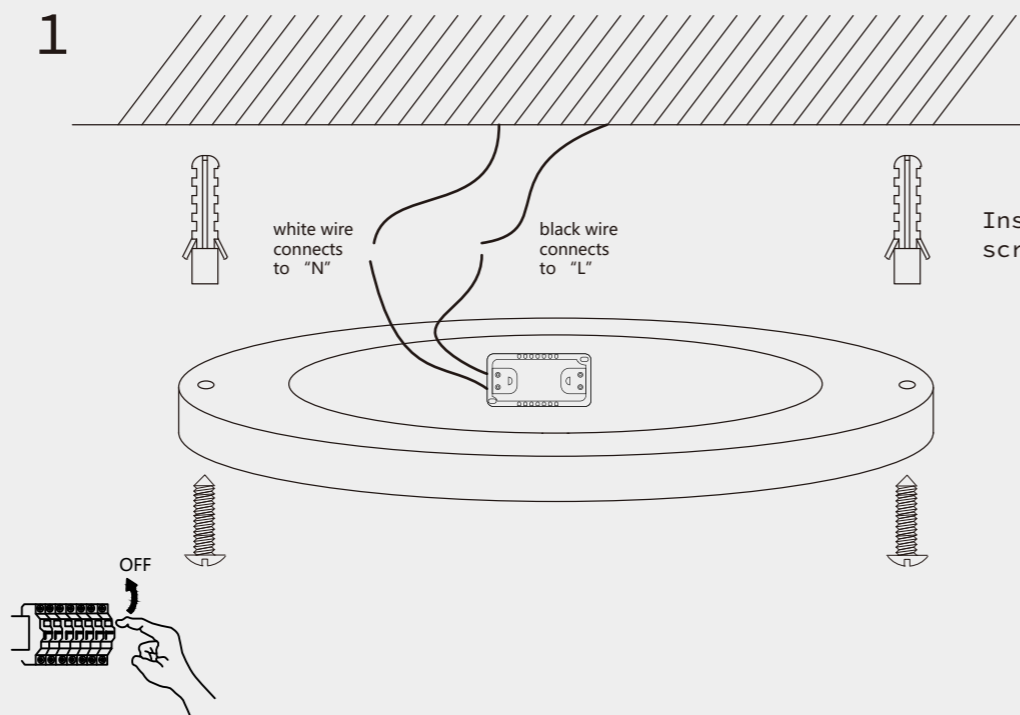

Installation Instructions

Minimalist Shell Round LED Flush Mount Ceiling Light

CL0085

1 Cut off the power system in your home to keep safe.

2 Self-tapping screw passes through the hanging plate hole then tight en it clockwise to lock the hang ing plate.

THE LAMP INSTRUCTION

Nbjoufobodf	Qsfdbvujpot
2/Wpmubhf;221.351W	Lffq!uif!mjh!uoh!bxbz!gspn!bdjemd!difnjdbm!tpmwfout!up!bwpjelebnbhf/
3/Qmfbtf!xfbs!hmpwft!xifo!jotubmm/	Ujq
4/Epo(u!jotubmm!ju!po!uif!npjtu!dfjmjoh/	Qmfbtf!gpmmpx!uif!jotusvdujpot!uifo!jotubmm!uif!qbsut!jo
5/Uvso!pgg!uif!qpxfs!cfgps!dmfbojoh!pvu/	uif!dpssfdu!psefs/
6/Qmfbtf!xbti!xju!uif!tbojuj!fs!xjuipvu!dpssptjwjuz/	

3 Install the lampshade.

4 Turn on the power.