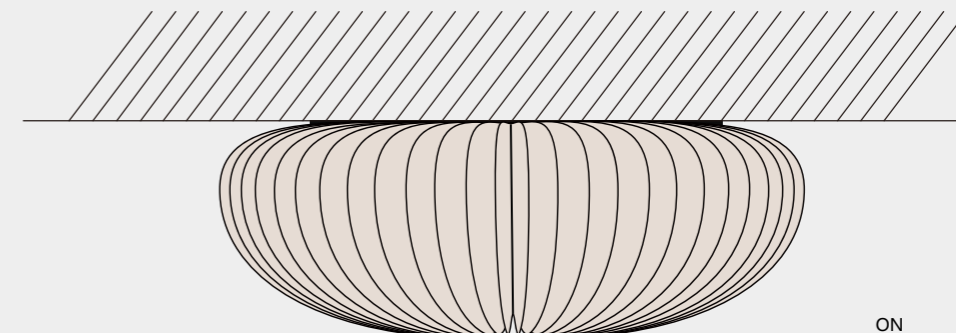

4 Turn on the power.