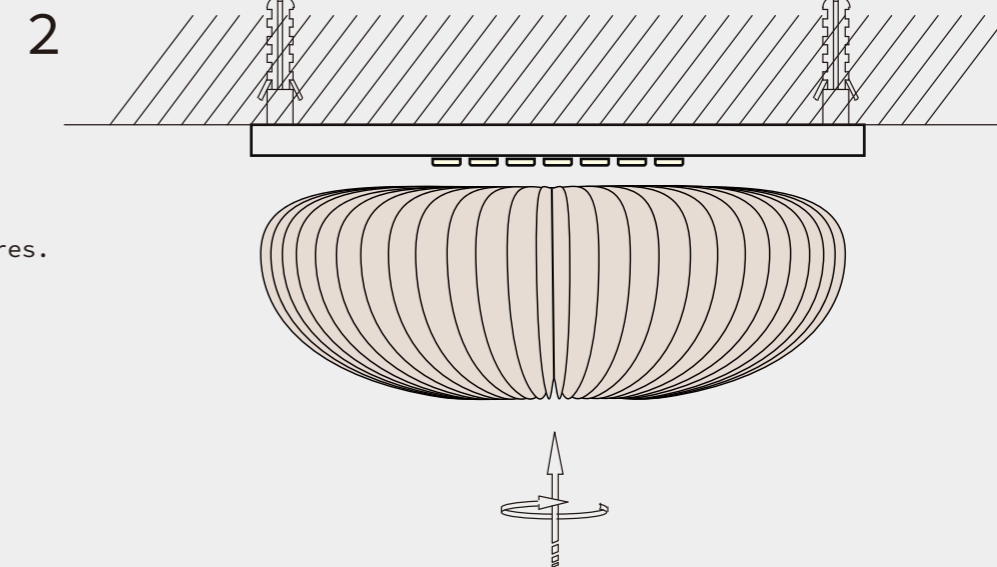

Installation Instructions

Minimalist Shell Round LED Flush Mount Ceiling Light

CL0085

1 Cut off the power system in your home to keep safe.

2 Self-tapping screw passes through the hanging plate hole then tight en it clockwise to lock the hang ing plate.

THE LAMP INSTRUCTION

Nbjoufobodf	Qsfdbvujpot
2/Wpmubhf;221.351W	Lffq!uif!mjh!uoh!bxbz!gspn!bdjemd!difnjdbm!tpmwfout!up!bwpjelebnbhf/
3/Qmfbtf!xfbs!hmpwft!xifo!jotubmm/	Ujq
4/Epo(u!jotubmm!ju!po!uif!npjtu!dfjmjoh/	Qmfbtf!gpmmpx!uif!jotusvdujpot!uifo!jotubmm!uif!qbsut!jo
5/Uvso!pgg!uif!qpxfs!cfgps!dmfbojoh!pvu/	uif!dpssfdu!psefs/
6/Qmfbtf!xbti!xju!uif!tbojuj!fs!xjuipvu!dpssptjwjuz/	

3 Install the lampshade.

4 Turn on the power.