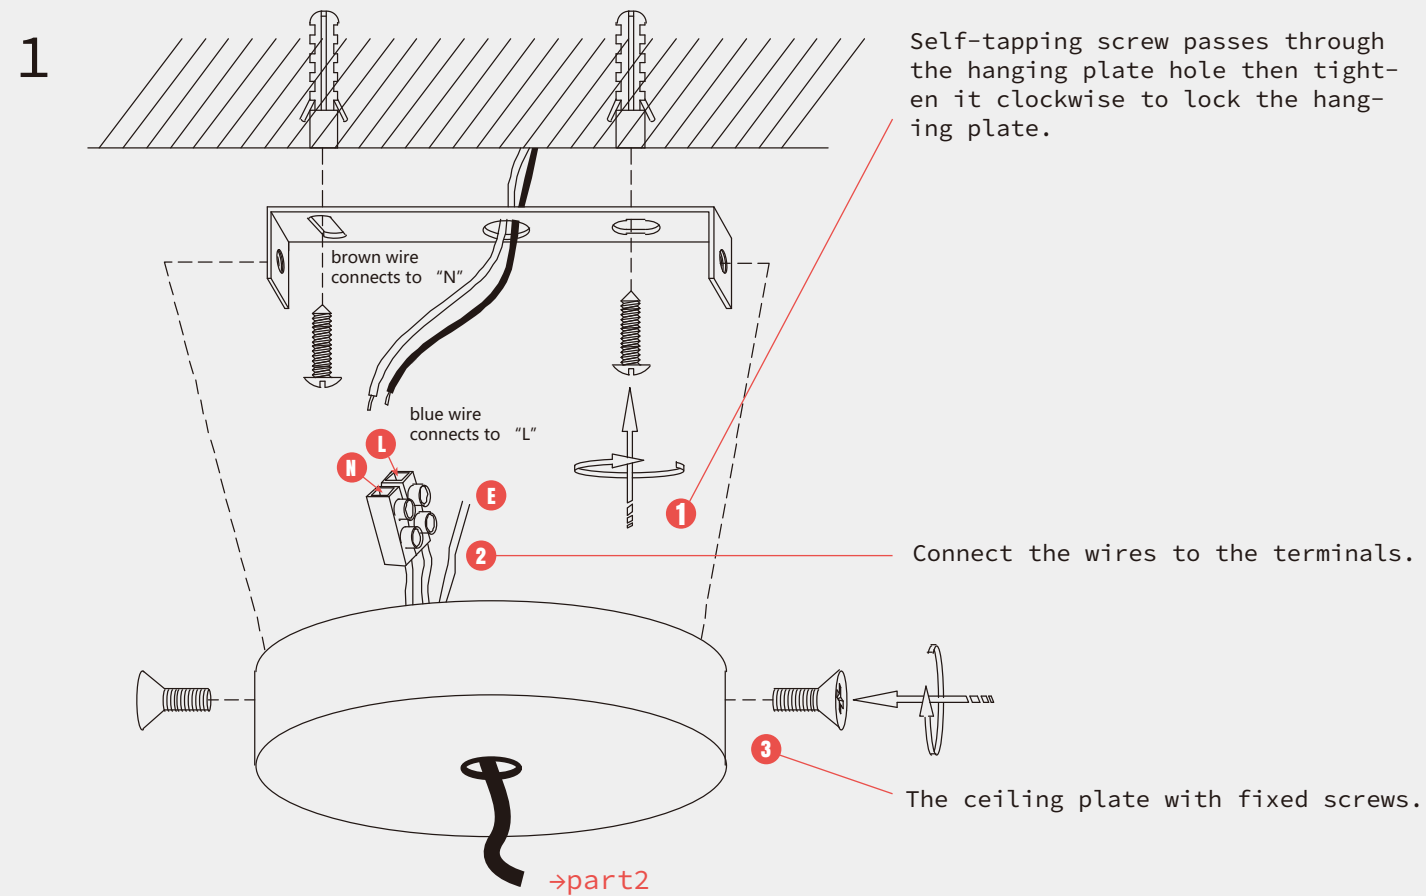

Installation Instructions

Cloud Linear Pendant Light

THE LAMP INSTRUCTION

Maintenance	Precautions
1.Voltage:110-240V	Keep the lighting away from acidic chemical solvents to avoid damage.
2.Please wear gloves when install.	
3.Don't install it on the moist ceiling.	Tip
4.Turn off the power before cleaning out.	Please follow the instructions then install the parts in the correct order.
5.Please wash with the sanitizer without corrosivity.	