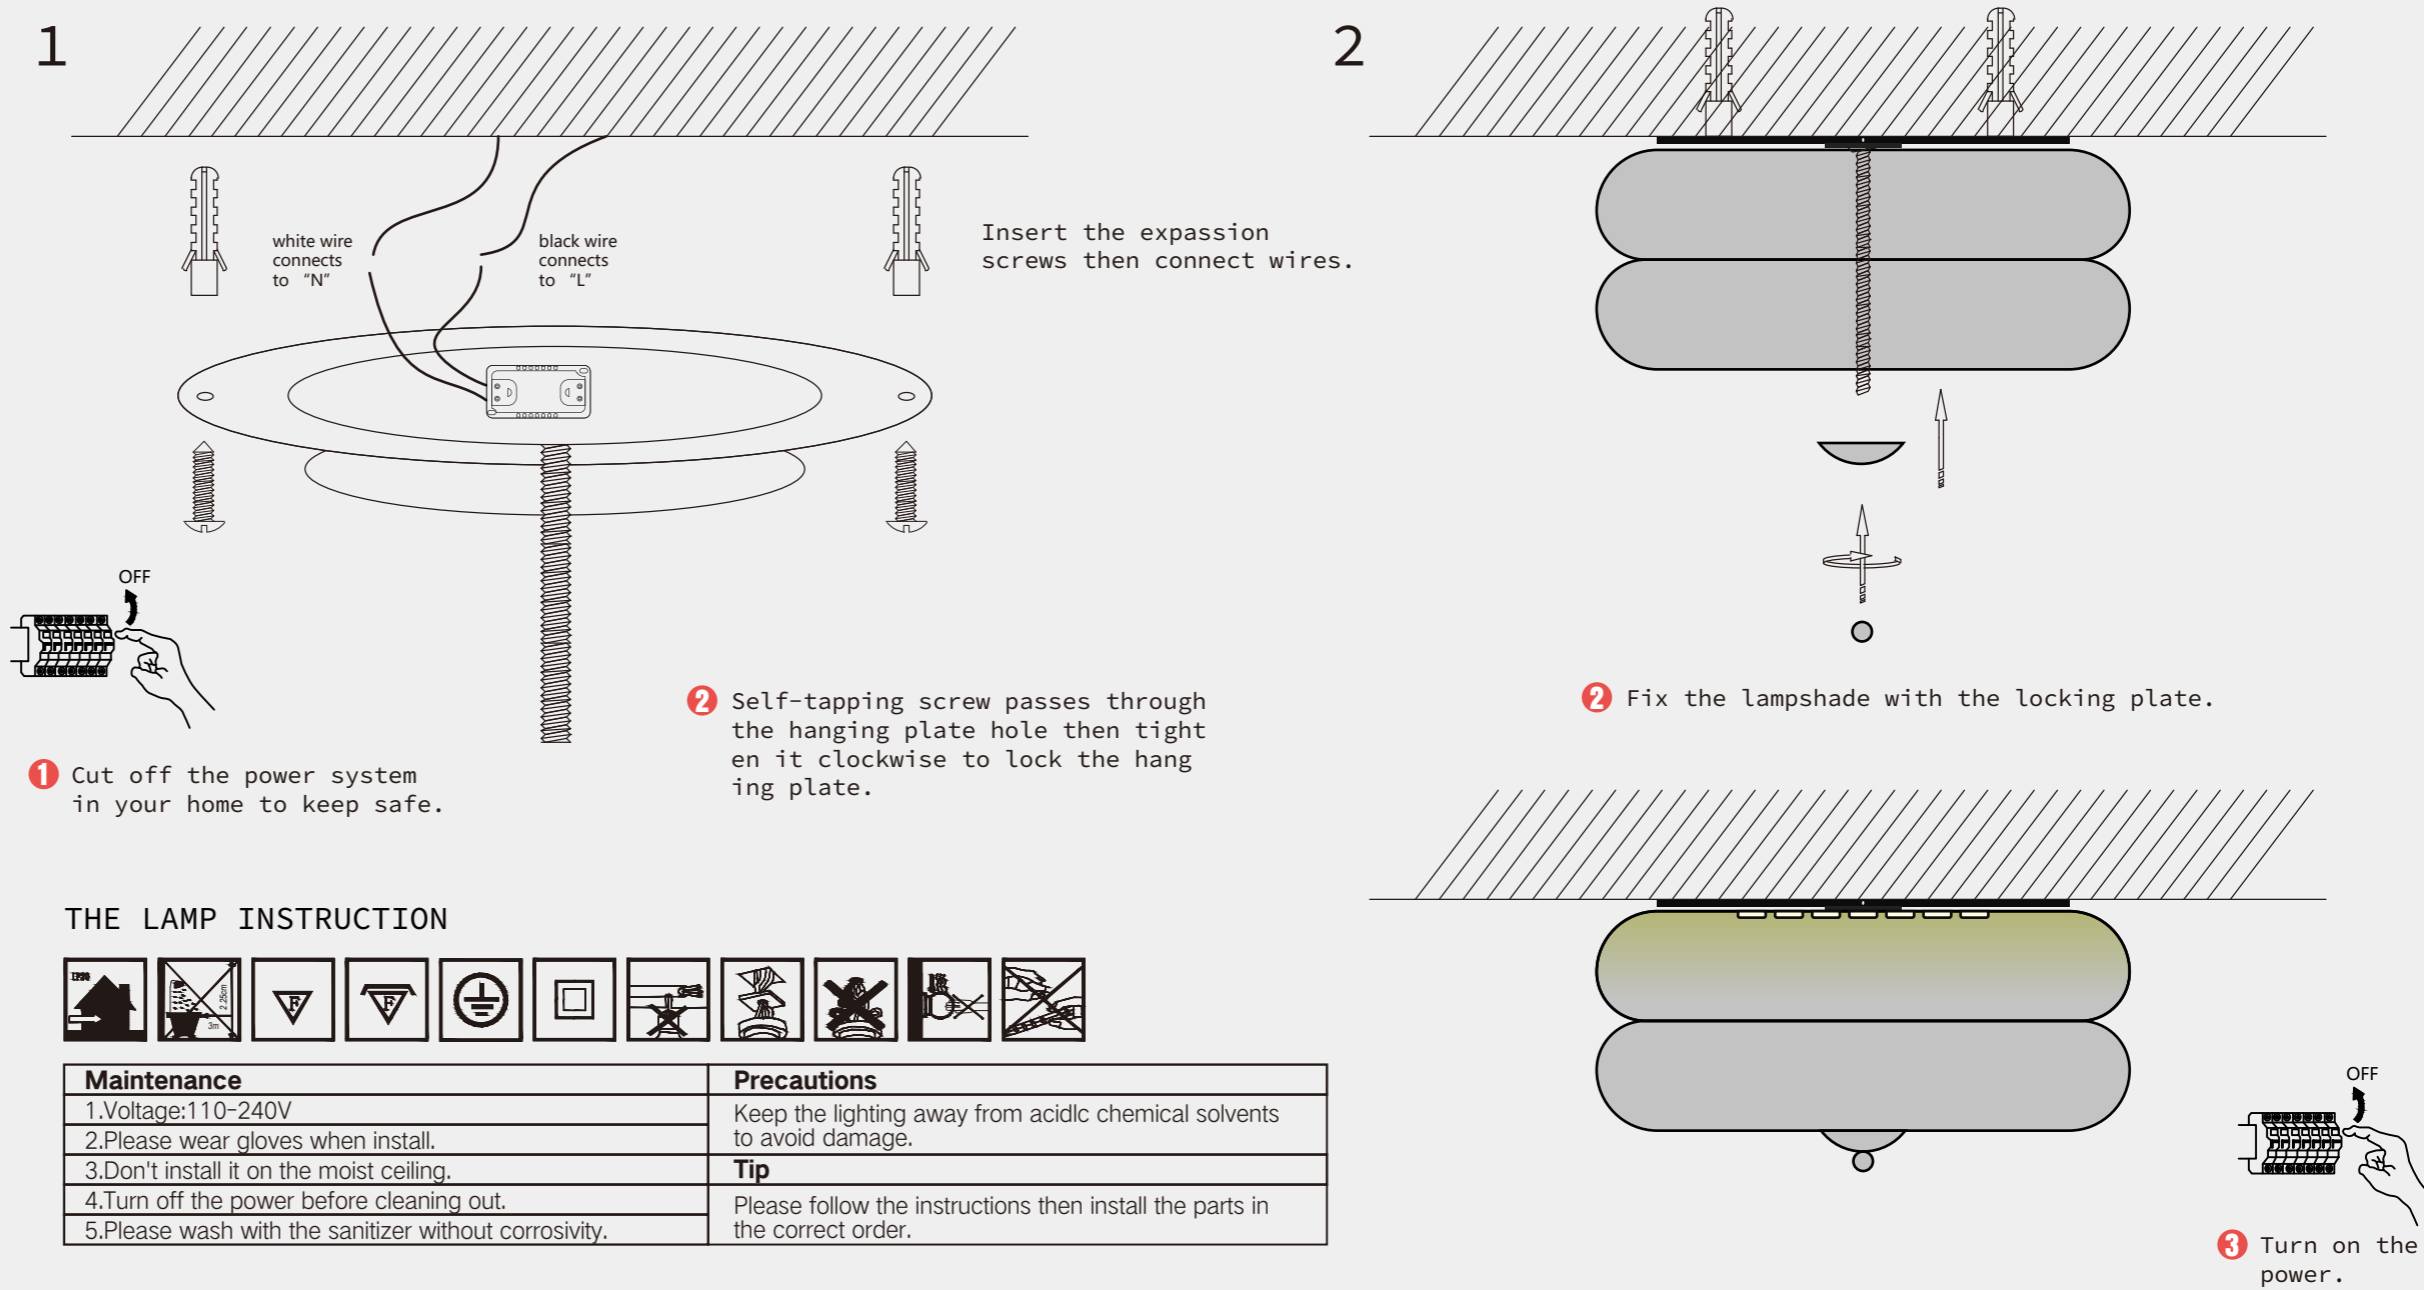

Installation Instructions

Art Vintage Porch Ceiling Light

CL0034

THE LAMP INSTRUCTION

Maintenance	Precautions
1.Voltage:110-240V	Keep the lighting away from acidic chemical solvents to avoid damage.
2.Please wear gloves when install.	
3.Don't install it on the moist ceiling.	Tip
4.Turn off the power before cleaning out.	Please follow the instructions then install the parts in the correct order.
5.Please wash with the sanitizer without corrosivity.	