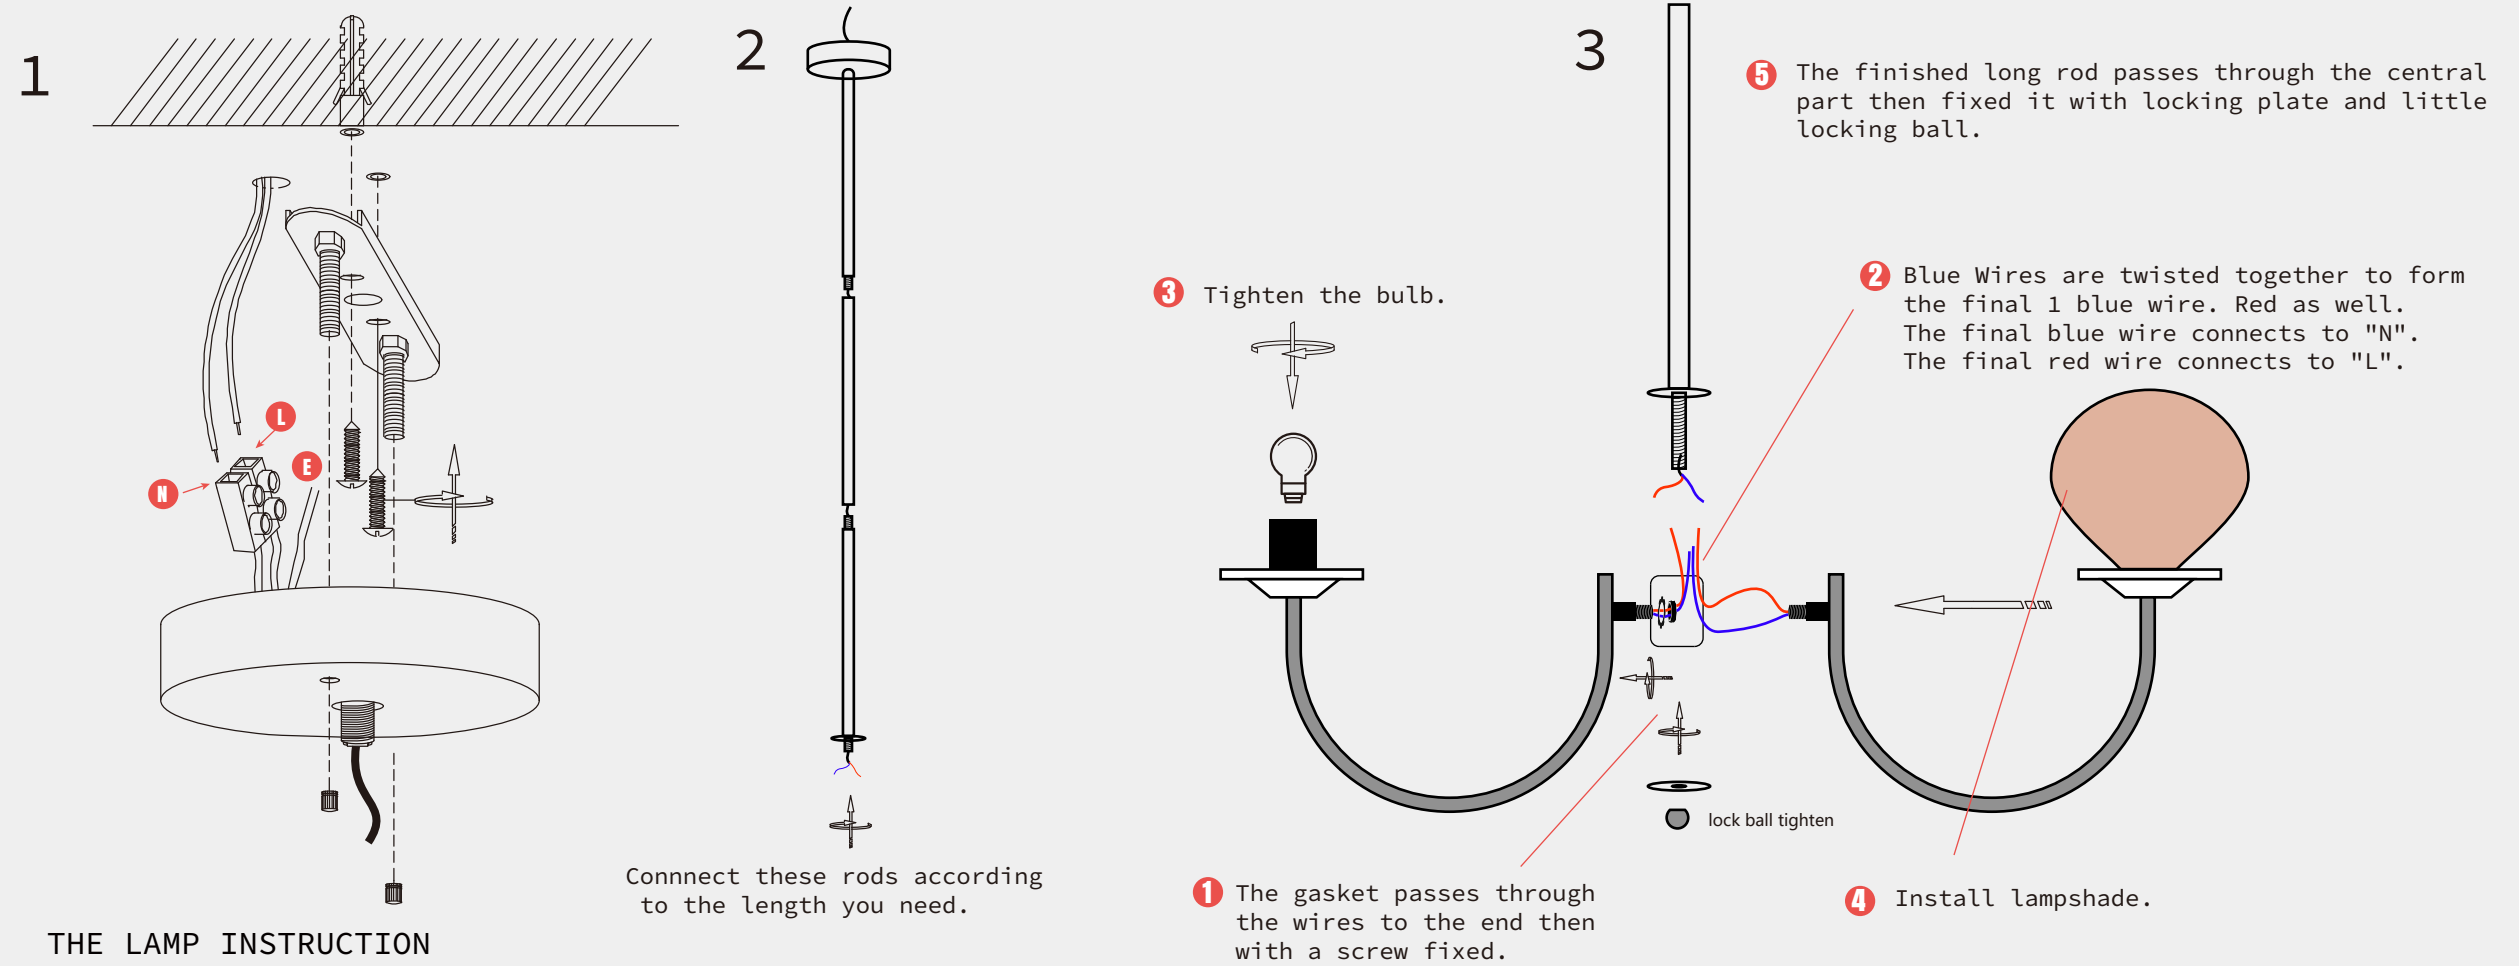

Installation Instructions

Bubble Pink Glass Marshmallow Chandelier

CD0003

THE LAMP INSTRUCTION

Maintenance	Precautions
1.Voltage:110-240V	Keep the lighting away from acidic chemical solvents to avoid damage.
2.Please wear gloves when install.	
3.Don't install it on the moist ceiling.	Tip
4.Turn off the power before cleaning out.	Please follow the instructions then install the parts in the correct order.
5.Please wash with the sanitizer without corrosivity.	