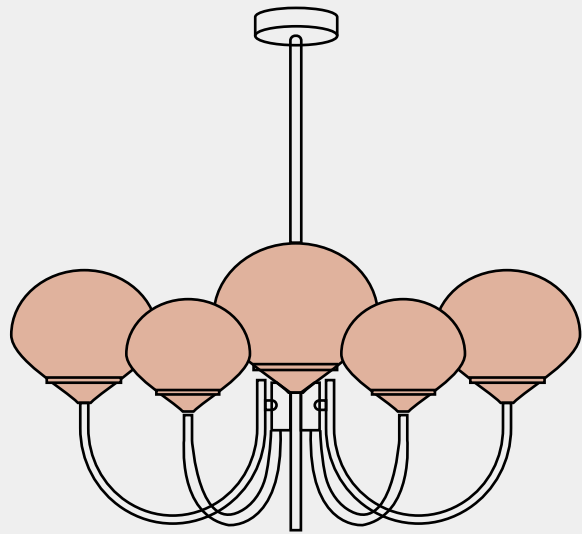

Installation Instructions

Bubble Pink Glass Marshmallow Chandelier

CD0003

THE LAMP INSTRUCTION

Maintenance	Precautions
1.Voltage:110-240V	Keep the lighting away from acidic chemical solvents to avoid damage.
2.Please wear gloves when install.	
3.Don't install it on the moist ceiling.	Tip
4.Turn off the power before cleaning out.	Please follow the instructions then install the parts in the correct order.
5.Please wash with the sanitizer without corrosivity.	