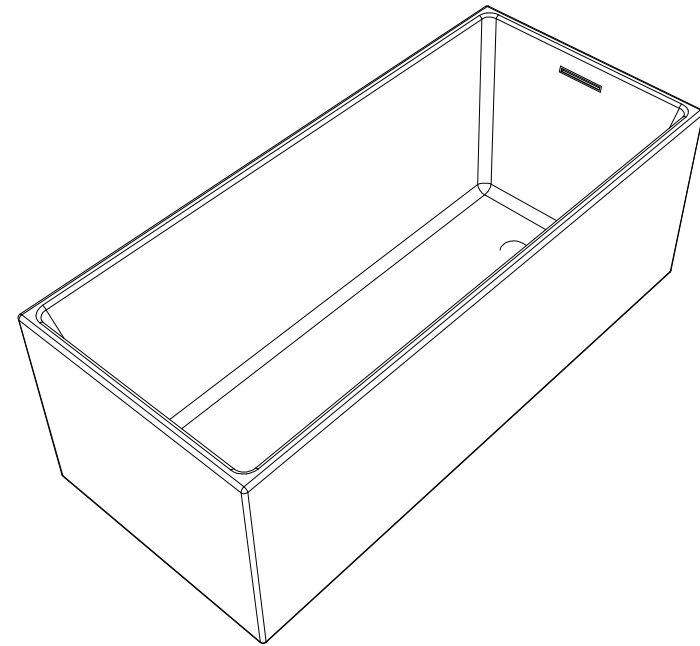

TOP

LEFT - SECTION

GSG
CERAMIC DESIGN

Vasca a parete o centro stanza
in acrilico con troppopieno
Buthtub free standing or back to wall
in acrylic with overflow

<p>Designation Vasca a parete o centro stanza in acrilico con troppopieno Buthtub free standing or back to wall in acrylic with overflow</p>	<p>GSG CERAMIC DESIGN</p>
<p>Scale 1:10</p>	<p>This drawing including the respected data may neither be duplicated nor modified nor altered without the consent of GSG Ceramic Design. The use of the data/technical drawings take place at users own risk and under exclusion of any liability of GSG Ceramic Design.</p>
<p>cod. VAVE</p>	<p>The dimensions are not binding; products are subject to changes. Measurement shown may be subjected to small variations or are indicative.</p>