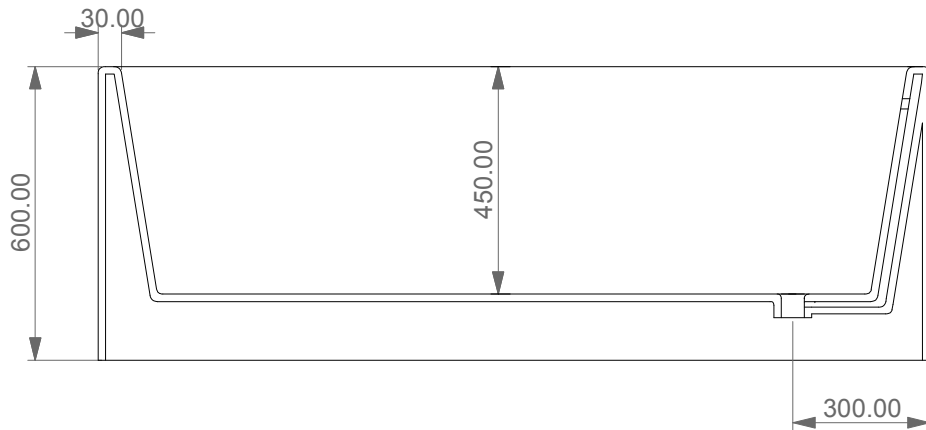

TOP

LEFT - SECTION

GSG
CERAMIC DESIGN

Vasca a parete o centro stanza
in acrilico con troppopieno
Buthtub free standing or back to wall
in acrylic with overflow

<p>Designation Vasca a parete o centro stanza in acrilico con troppopieno Buthtub free standing or back to wall in acrylic with overflow</p>	<p>GSG CERAMIC DESIGN</p>
<p>Scale 1:10</p>	<p>This drawing including the respected data may neither be duplicated nor modified nor altered without the consent of GSG Ceramic Design. The use of the data/technical drawings take place at users own risk and under exclusion of any liability of GSG Ceramic Design.</p>
<p>cod. VAVE</p>	<p>The dimensions are not binding; products are subject to changes. Measurement shown may be subjected to small variations or are indicative.</p>