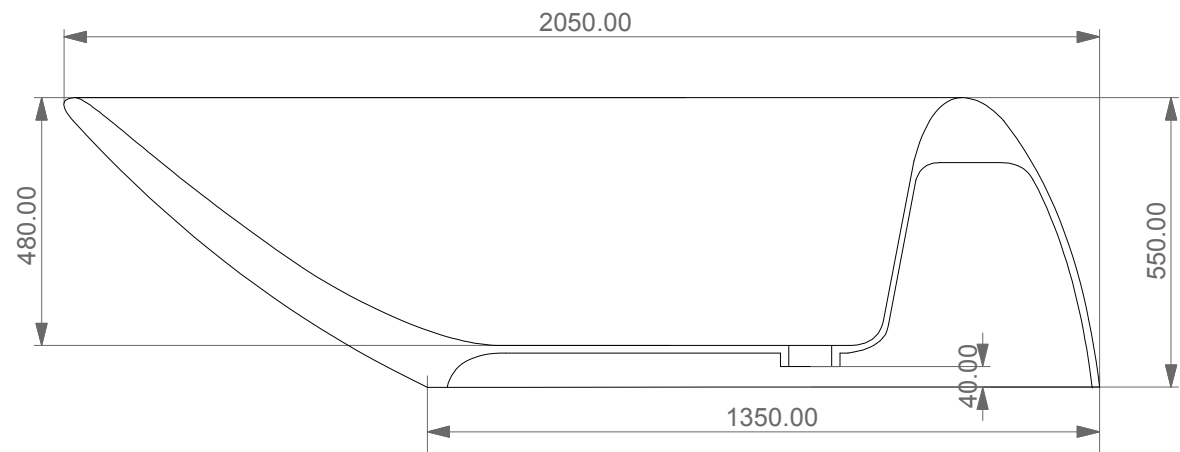

Vasca centro stanza in Pietraluce®
 cm 205 senza troppopieno
 Buthtub free standing in Pietraluce® cm 205
 no overflow

TOP

LEFT SECTION

Designation
 Vasca centro stanza in Pietraluce®
 cm 205 senza troppopieno
 Buthtub free standing in Pietraluce® cm 205
 no overflow

Scale
 1:10

cod. TOVA205

This drawing including the respectedata may neither be duplicated nor modified nor altered without the consent of GSG Ceramic Design. The use of the data/technical drawings take place at users own risk and under exclusion of any liability of GSG Ceramic Design. The dimensions are not binding; products are subject to changes. Measurement shown may be subjected to small variations or are indicative.