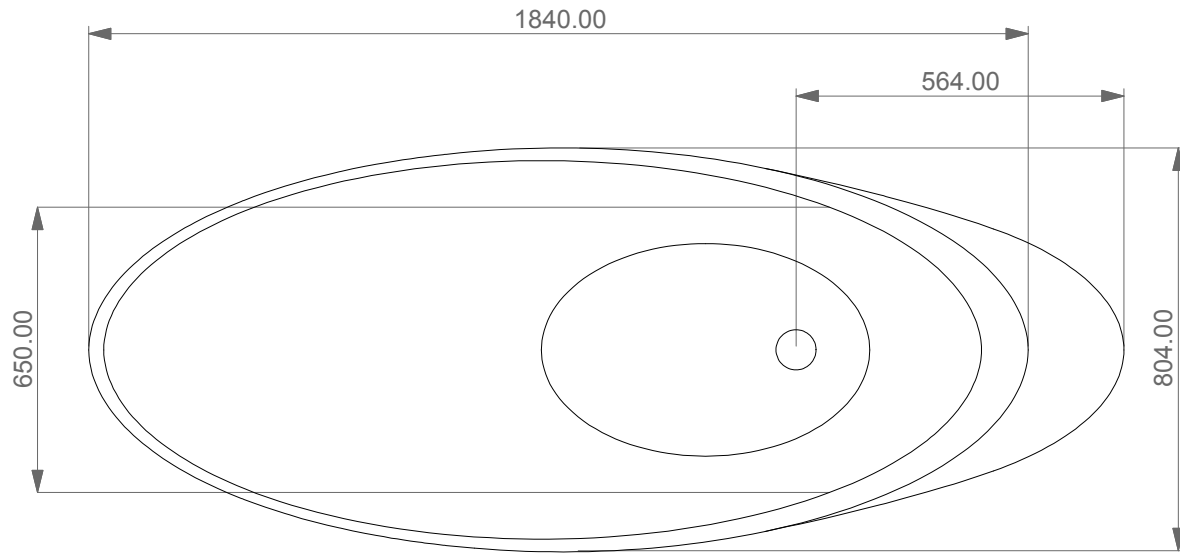

Vasca centro stanza in Pietraluce®
 cm 205 senza troppopieno
 Buthtub free standing in Pietraluce® cm 205
 no overflow

TOP

LEFT SECTION

Designation
 Vasca centro stanza in Pietraluce®
 cm 205 senza troppopieno
 Buthtub free standing in Pietraluce® cm 205
 no overflow

Scale
 1:10

cod. TOVA205

This drawing including the respectedata may neither be duplicated nor modified nor altered without the consent of GSG Ceramic Design. The use of the data/technical drawings take place at users own risk and under exclusion of any liability of GSG Ceramic Design. The dimensions are not binding; products are subject to changes. Measurement shown may be subjected to small variations or are indicative.