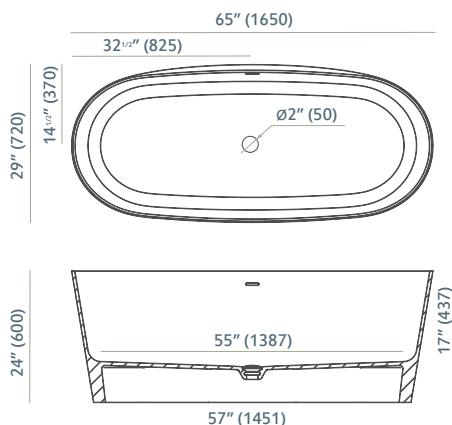

SNOW WHITE / BLACK

acquabella

Accessories included Accesorios incluidos

Dolotek Toe Tap valve
Válvula Click clack Dolotek

Overflow
Rebosadero

Adjustable legs
Patas regulables

Standard sizes Medidas standard