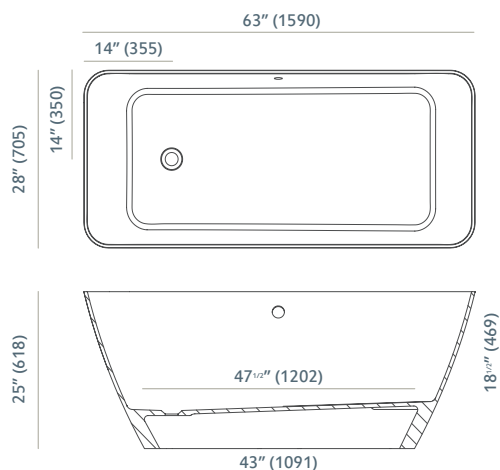

SNOW WHITE /
BLACK

acquabella

Accessories included Accesorios incluidos

Toe Tap valve
Válvula Click clack

External chromo overflow
Rebosadero cromo externo

Adjustable legs
Patas regulables

Standard sizes Medidas standard