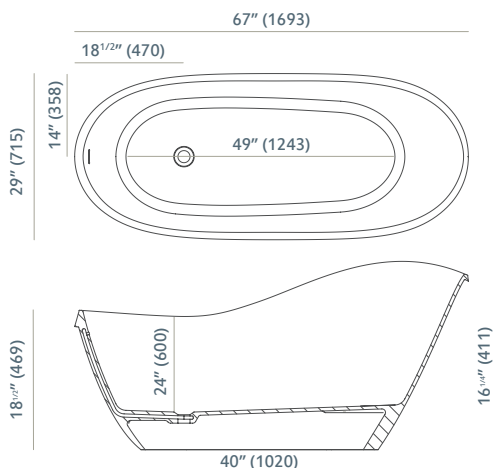

### Standard sizes Medidas standard

Certified  
Certificados

CSA B45.5 / IAPMO Z124-2017

Serena bathtub / Bañera Serena