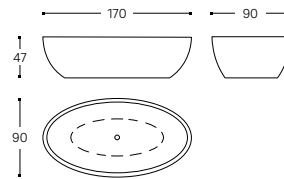

FREE-STANDING BATHTUB  
BANERA FREE-STANDING

**736 05 20**  
MATTE WHITE / BLANCO MATE

INCH 66.9x35.4x18.5

CHROME CLICK CLACK VALVE AND SYPHON WITH HIDDEN OVERFLOW AS STANDARD (INCLUDED)  
VALVULA CLICK CLACK CROMO Y SIFÓN CON REBOSADERO OCULTO ESTÁNDAR (INCLUIDO)